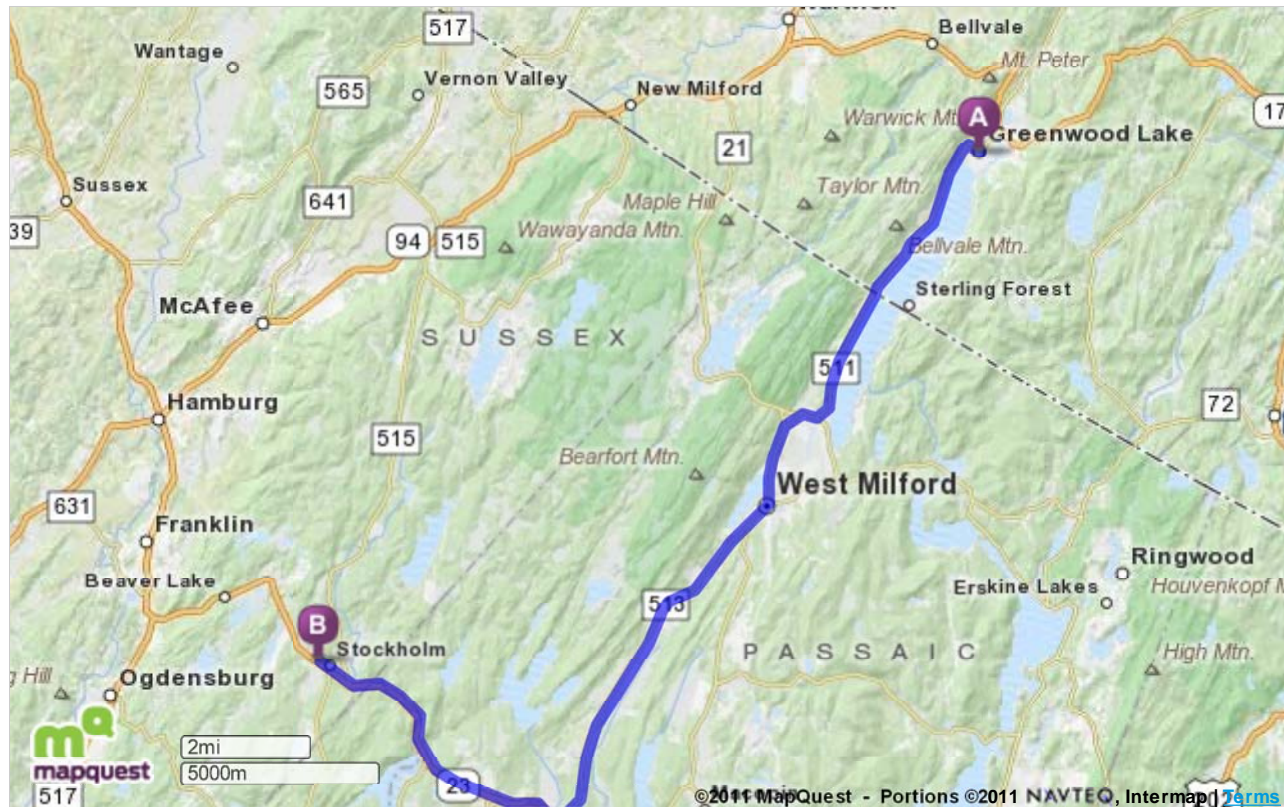

**Trip to:**

2765 State Rt 23
Stockholm, NJ 07460-1334

21.02 miles

34 minutes

Notes

| | Greenwood Lake, NY | Miles Per Section | Miles Driven |
|--|--|--------------------------|---------------------|
| | 1. Start out going SOUTHWEST on JERSEY AVE / RT-210 toward FELTER ST (Crossing into NEW JERSEY). | Go 3.5 Mi | 3.5 mi |
| | 2. JERSEY AVE / RT-210 becomes LAKESIDE RD / CR-511. | Go 2.6 Mi | 6.1 mi |
| | 3. Turn RIGHT onto UNION VALLEY RD / CR-513. <i>UNION VALLEY RD is just past SLATER RD</i> | Go 0.3 Mi | 6.3 mi |
| | 4. Turn SLIGHT LEFT to stay on UNION VALLEY RD / CR-513. <i>If you are on WARWICK TURNPIKE and reach WHITE RD you've gone about 0.4 miles too far</i> | Go 9.0 Mi | 15.3 mi |
| | 5. Turn RIGHT onto RT-23 N.  | Go 5.7 Mi | 21.0 mi |
| | 6. 2765 STATE RT 23. <i>Your destination is 0.1 miles past SNUFFTOWN RD If you reach COLSON TER you've gone a little too far</i> | | 21.0 mi |
| | 2765 State Rt 23 Stockholm, NJ 07460-1334 | 21.0 mi | 21.0 mi |

Total Travel Estimate: **21.02 miles - about 34 minutes**

[All rights reserved. Use subject to License/Copyright](#)

Directions and maps are informational only. We make no warranties on the accuracy of their content, road conditions or route usability or expeditiousness. You assume all risk of use. MapQuest and its suppliers shall not be liable to you for any loss or delay resulting from your use of MapQuest. Your use of MapQuest means you agree to our [Terms of Use](#)