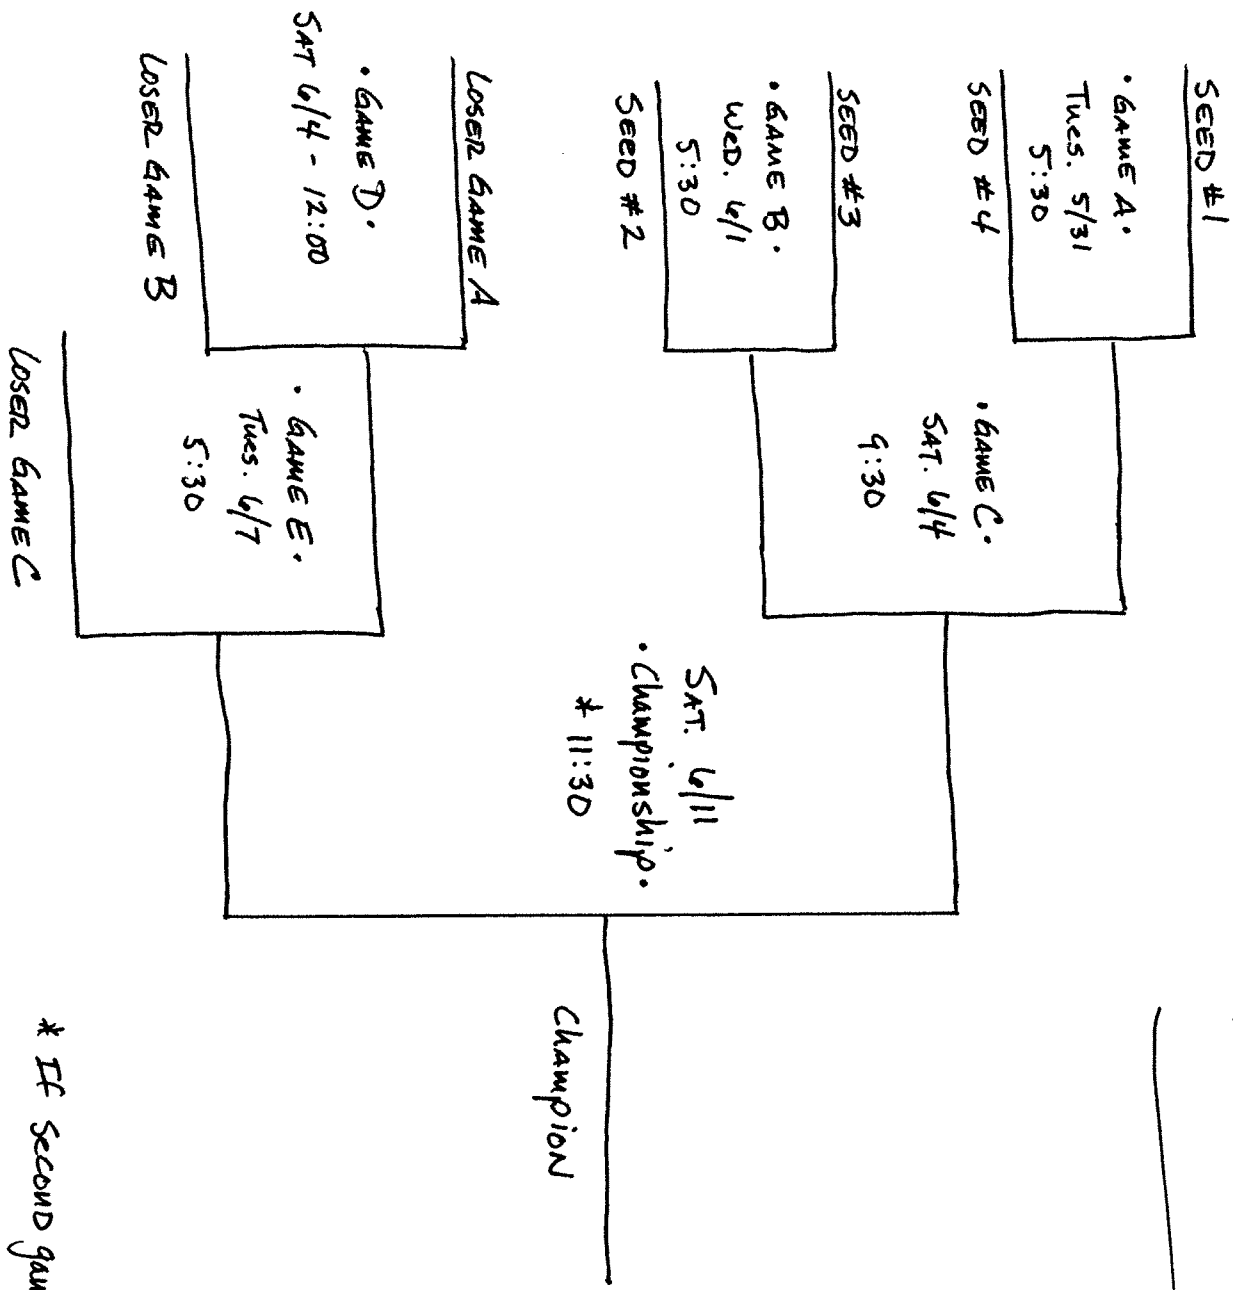

CULL - Minor A

2011 END OF YEAR TOURNAMENT

* If second game needed,
Second game at 2:00 PM