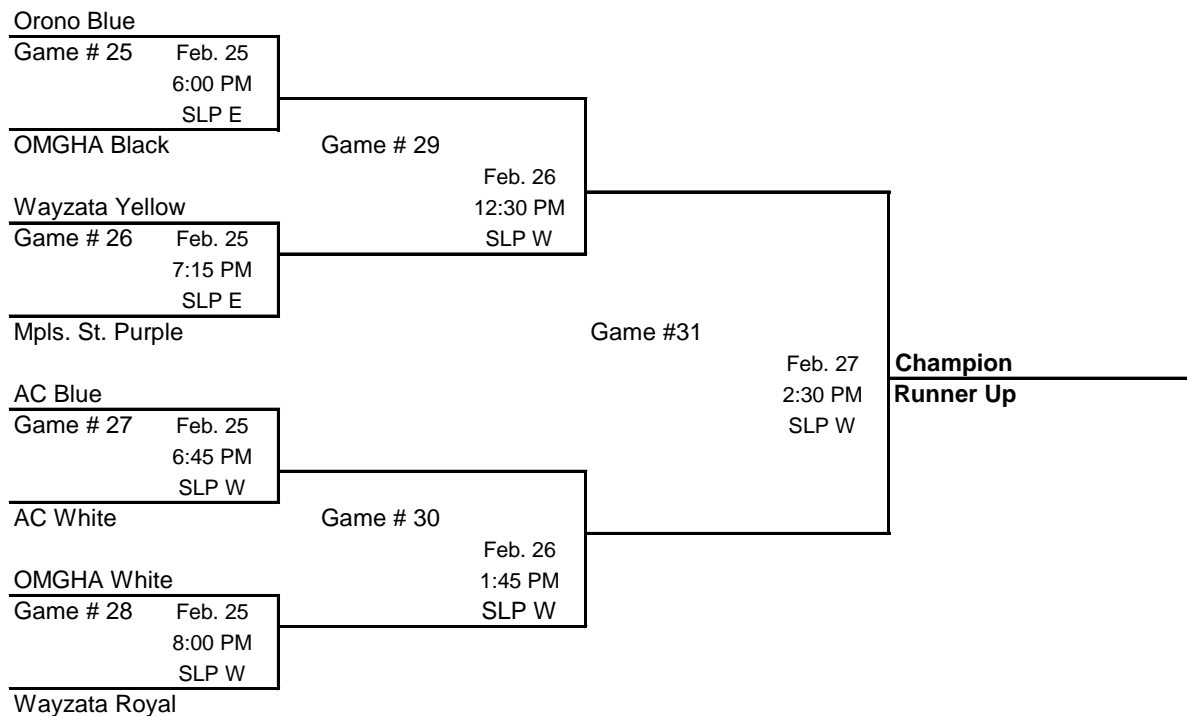

MINNESOTA HOCKEY LEAGUE 3
PEEWEE B2
FEBRUARY 19 - 27, 2011

Home team, throughout the tournament, will be the team that finished highest in the league standings. Home team will wear light colored jersey's.

HOSTED BY ST. LOUIS PARK YOUTH HOCKEY ASSOCIATION