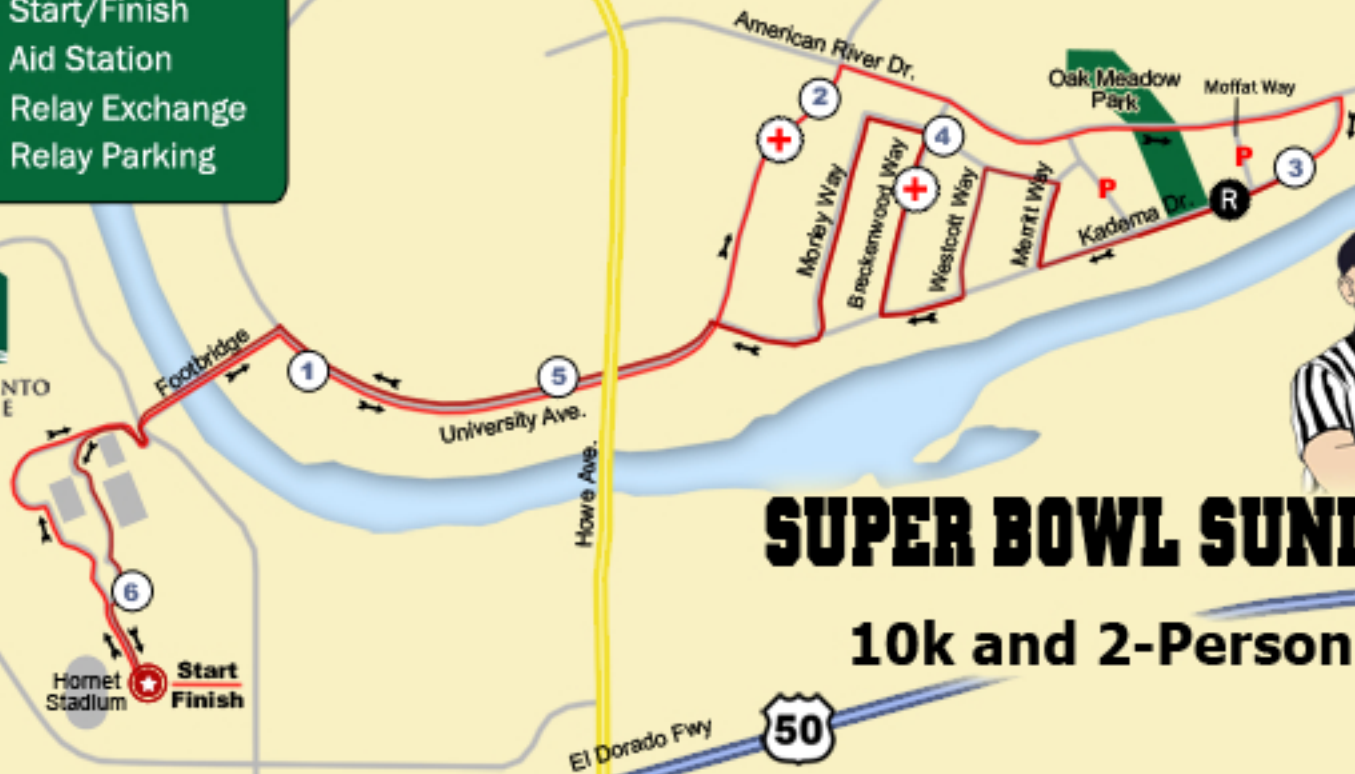

Key

- Start/Finish
- Aid Station
- Relay Exchange
- Relay Parking

State University Dr.

SUPER BOWL SUNDAY RUN

10k and 2-Person Relay