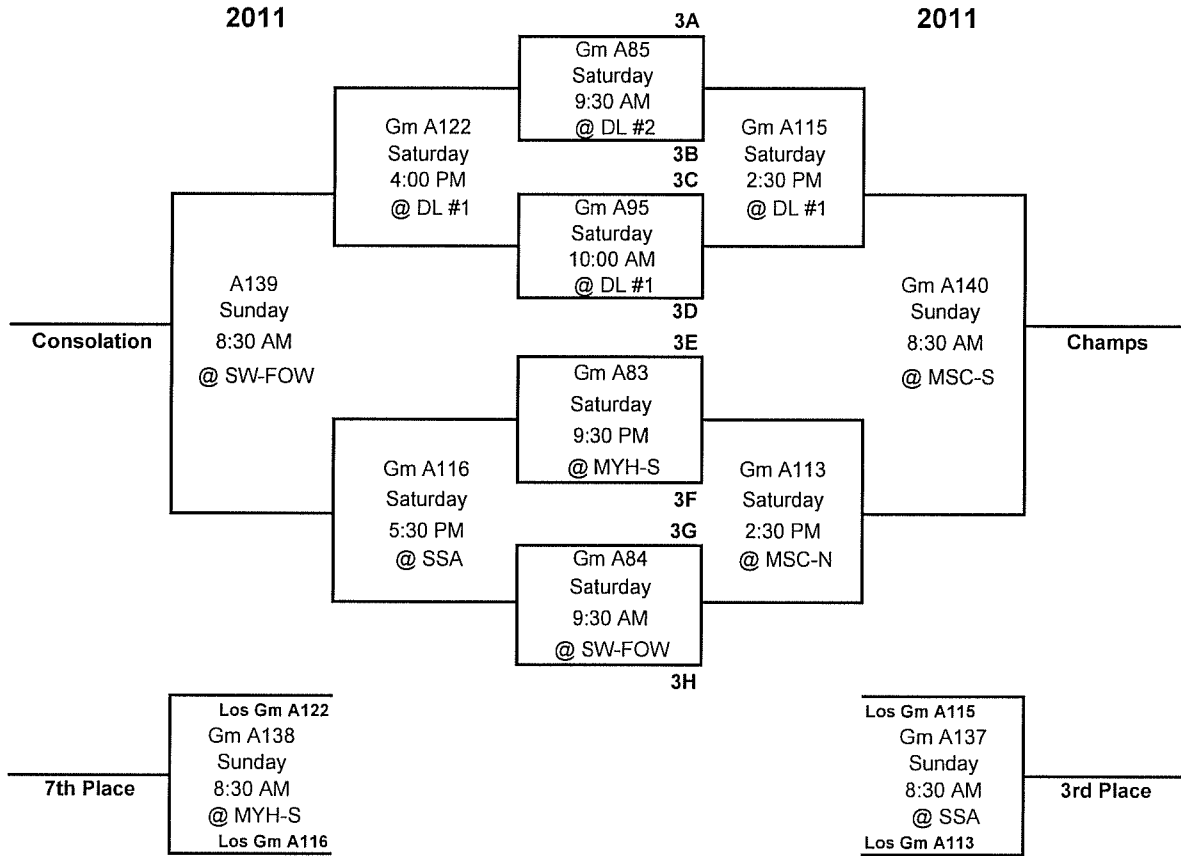

Fargo Flyer Squirt International Tournament 2011

Squirt "A" Division - Friday Pairings

Orange County, CA

Fargo Flyer Squirt International Tournament 2011

Squirt "A" Division - Friday Pairings

Fargo Flyer Squirt International Tournament 2011
Squirt "A" Division - Friday Pairings

Bracket #2-A Squirt "A" Division

2011

2A

2011

Bracket #3A- DIAMOND

Squirt "A" Division

Bracket #3A- EMERALD

Bracket #4A - DIAMOND

Squirt "A" Division

2011

2011

Bracket #4A - EMERALD