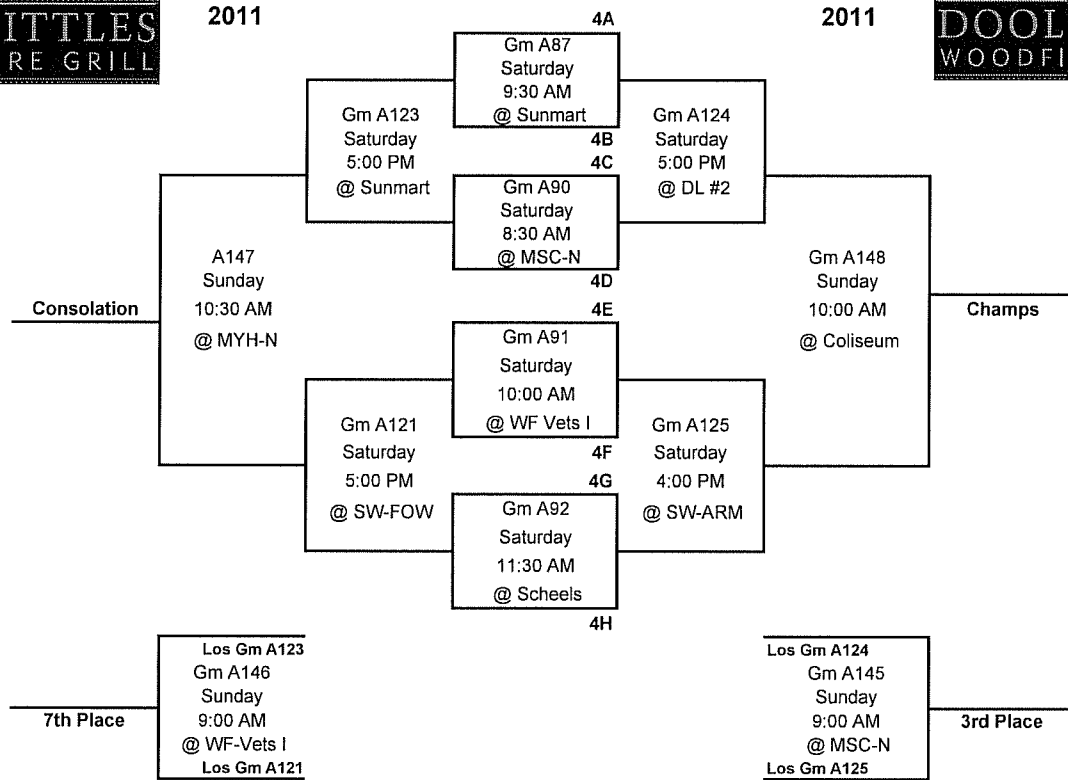

Fargo Flyer Squirt International Tournament 2011

Squirt "A" Division - Friday Pairings

Orange County, CA

Fargo Flyer Squirt International Tournament 2011

Squirt "A" Division - Friday Pairings

Fargo Flyer Squirt International Tournament 2011
Squirt "A" Division - Friday Pairings

Bracket #2-A Squirt "A" Division

2011

2A

2011

Bracket #3A- DIAMOND

Squirt "A" Division

Bracket #3A- EMERALD

Bracket #4A - DIAMOND

Squirt "A" Division

2011

2011

Bracket #4A - EMERALD