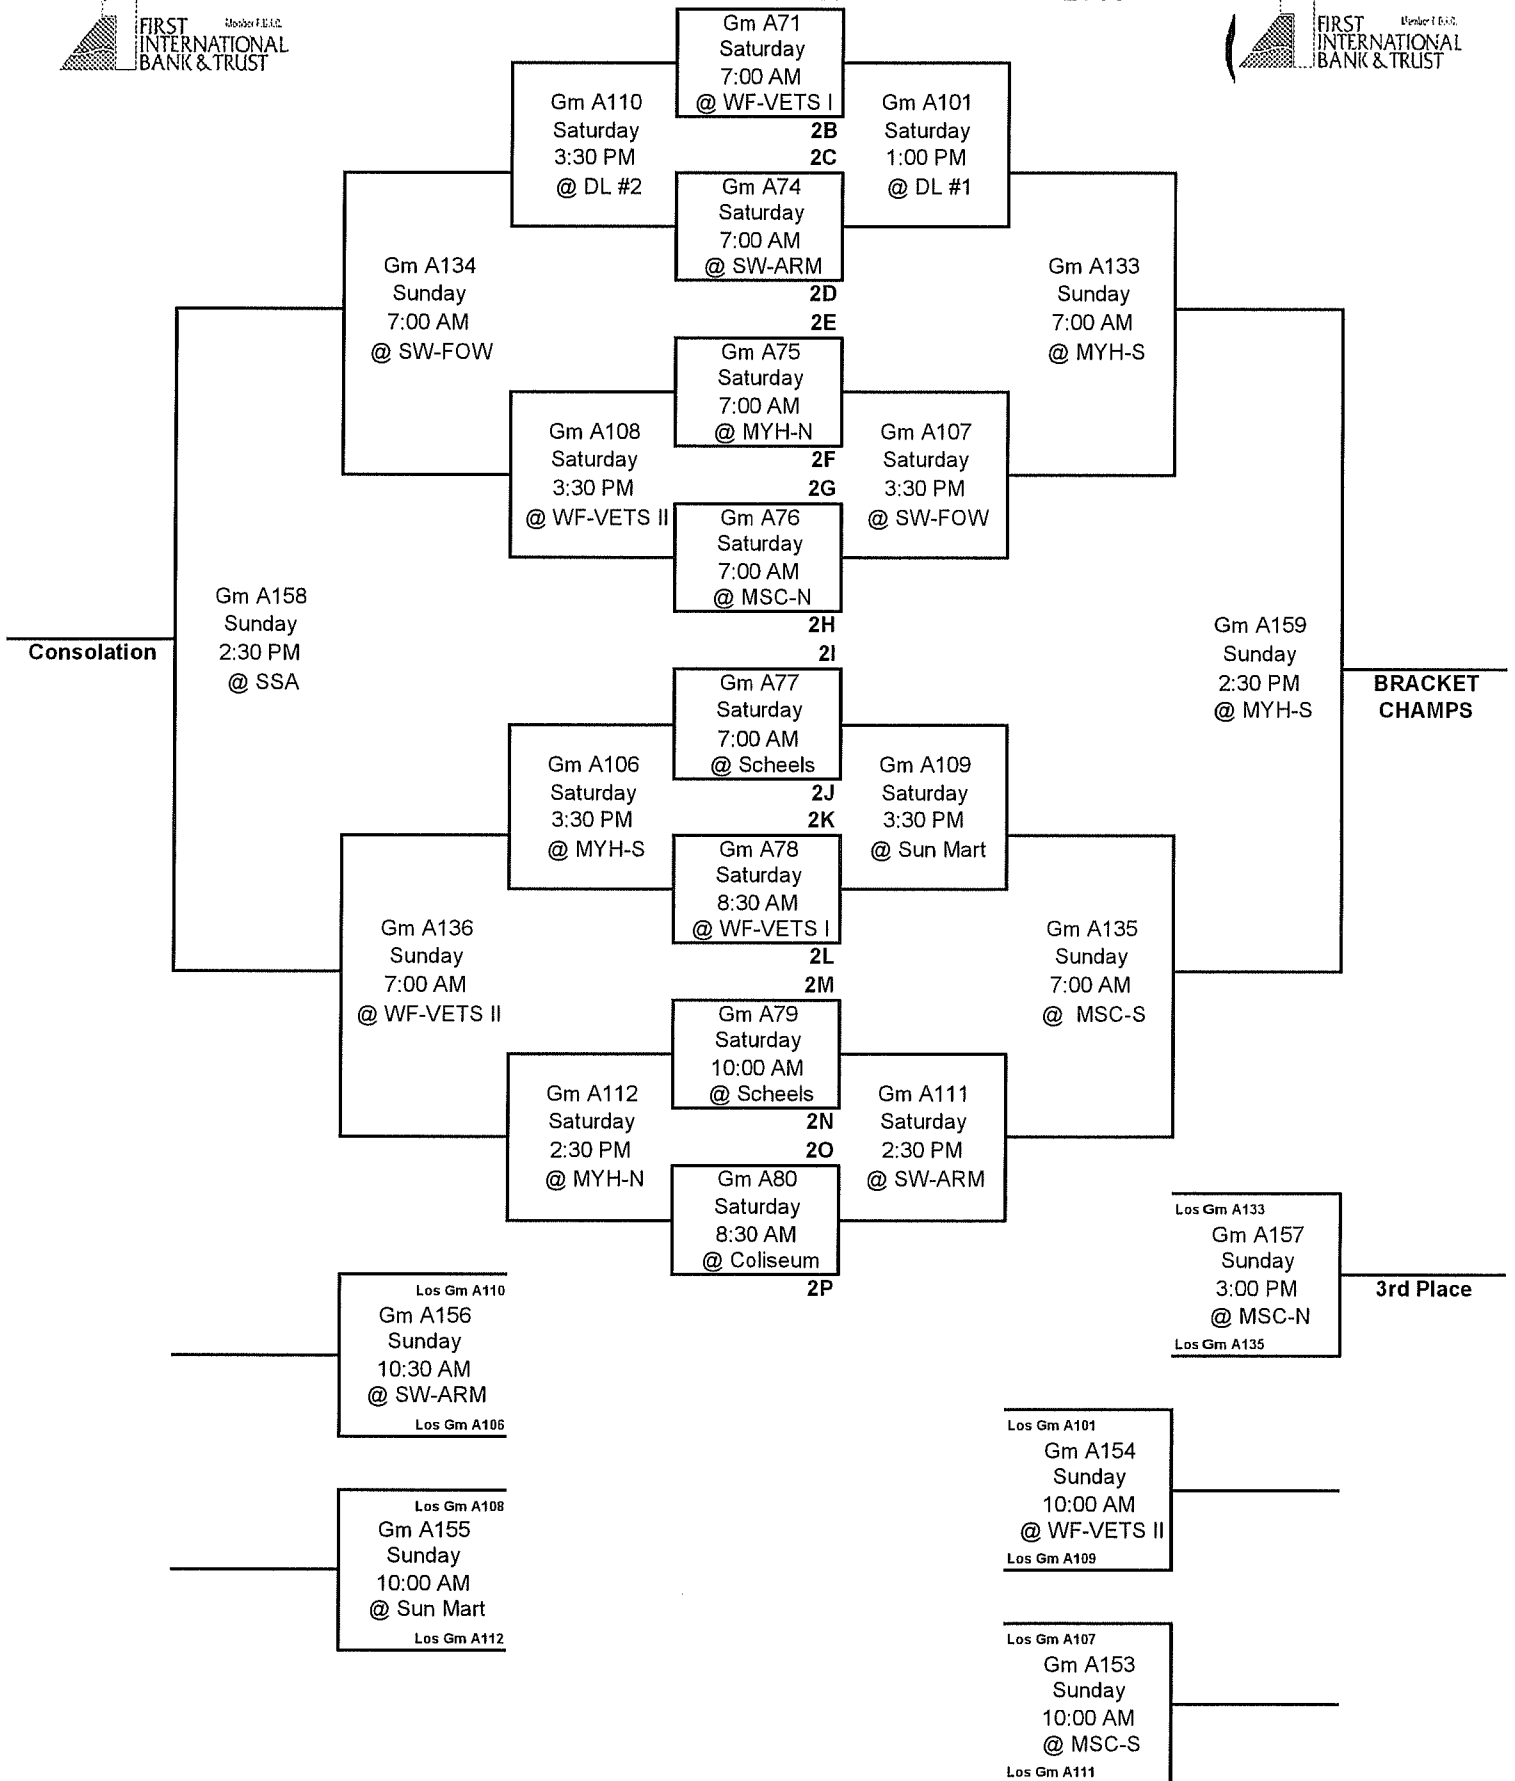

Fargo Flyer Squirt International Tournament 2011

Squirt "A" Division - Friday Pairings

Orange County, CA

Fargo Flyer Squirt International Tournament 2011

Squirt "A" Division - Friday Pairings

Fargo Flyer Squirt International Tournament 2011
Squirt "A" Division - Friday Pairings

Bracket #2-A Squirt "A" Division

2011

2A

2011

Bracket #3A- DIAMOND

Squirt "A" Division

Bracket #3A- EMERALD

Bracket #4A - DIAMOND

Squirt "A" Division

2011

2011

Bracket #4A - EMERALD