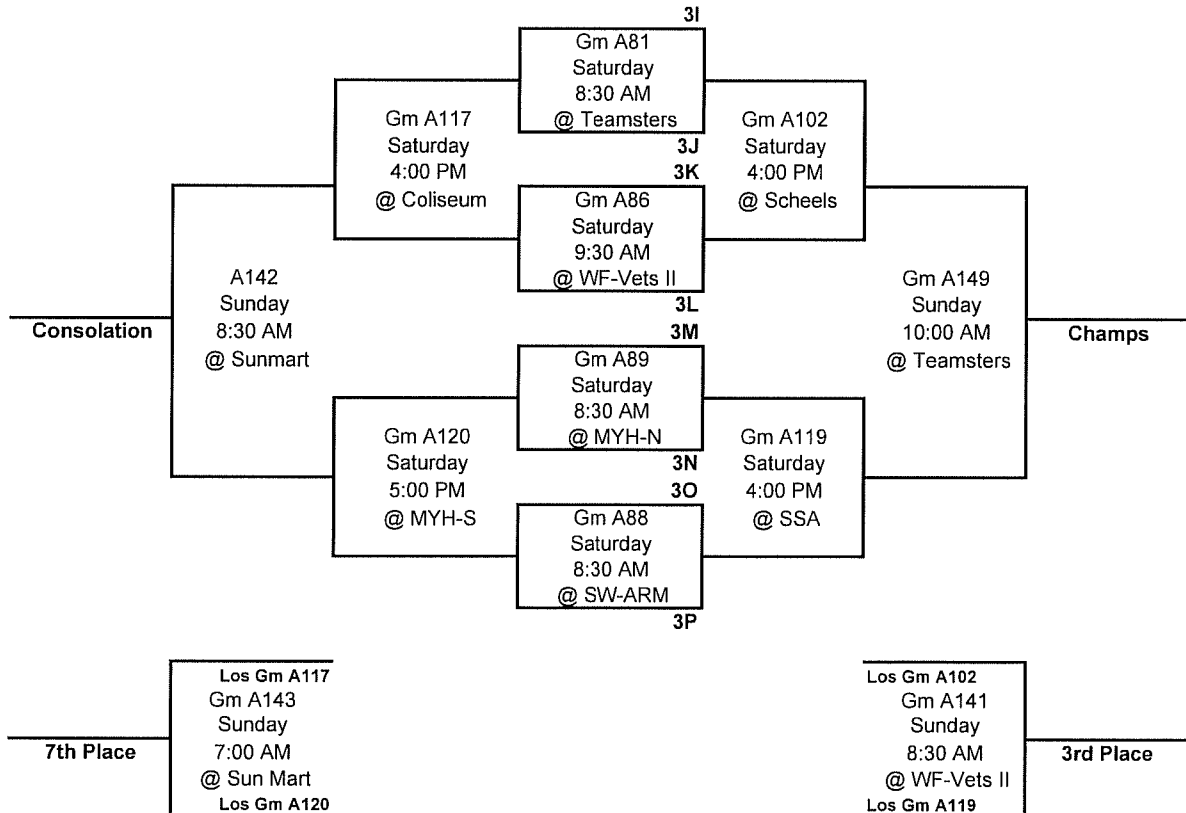

Fargo Flyer Squirt International Tournament 2011

Squirt "A" Division - Friday Pairings

Orange County, CA

Fargo Flyer Squirt International Tournament 2011

Squirt "A" Division - Friday Pairings

Fargo Flyer Squirt International Tournament 2011
Squirt "A" Division - Friday Pairings

Bracket #2-A Squirt "A" Division

2011

2A

2011

Bracket #3A- DIAMOND

Squirt "A" Division

Bracket #3A- EMERALD

Bracket #4A - DIAMOND

Squirt "A" Division

2011

2011

Bracket #4A - EMERALD