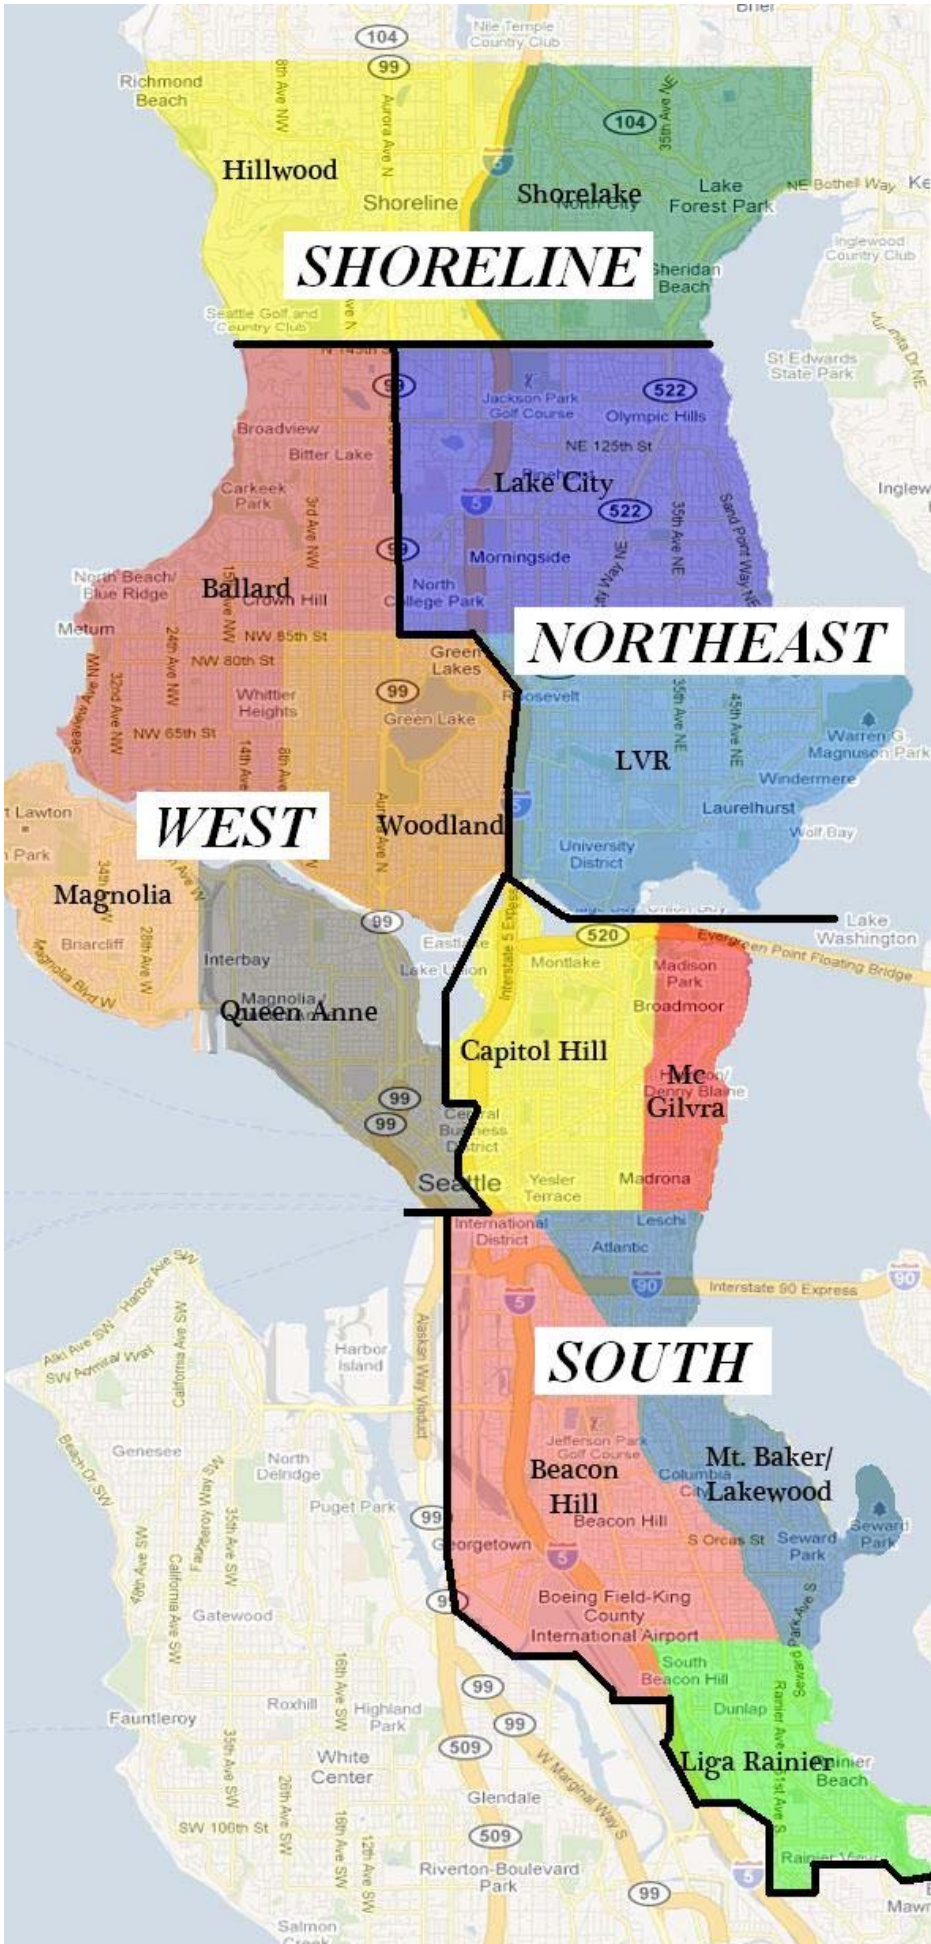

Regional/Select

The club will form Regional/Select teams in each age group in each of the four regional sections of the city:

- **Shoreline** (Hillwood, Shorelake)
- **West** (Ballard, Woodland, Magnolia & Queen Anne)
- **Northeast** (Lake City & LVR)
- **South** (Capitol Hill, McGilvra, Mt. Baker/Lakewood, Beacon Hill, & Liga Rainier)

These teams will be formed based upon a combination of demand for teams and ability of players attending tryouts and will play in the league most appropriate for them.