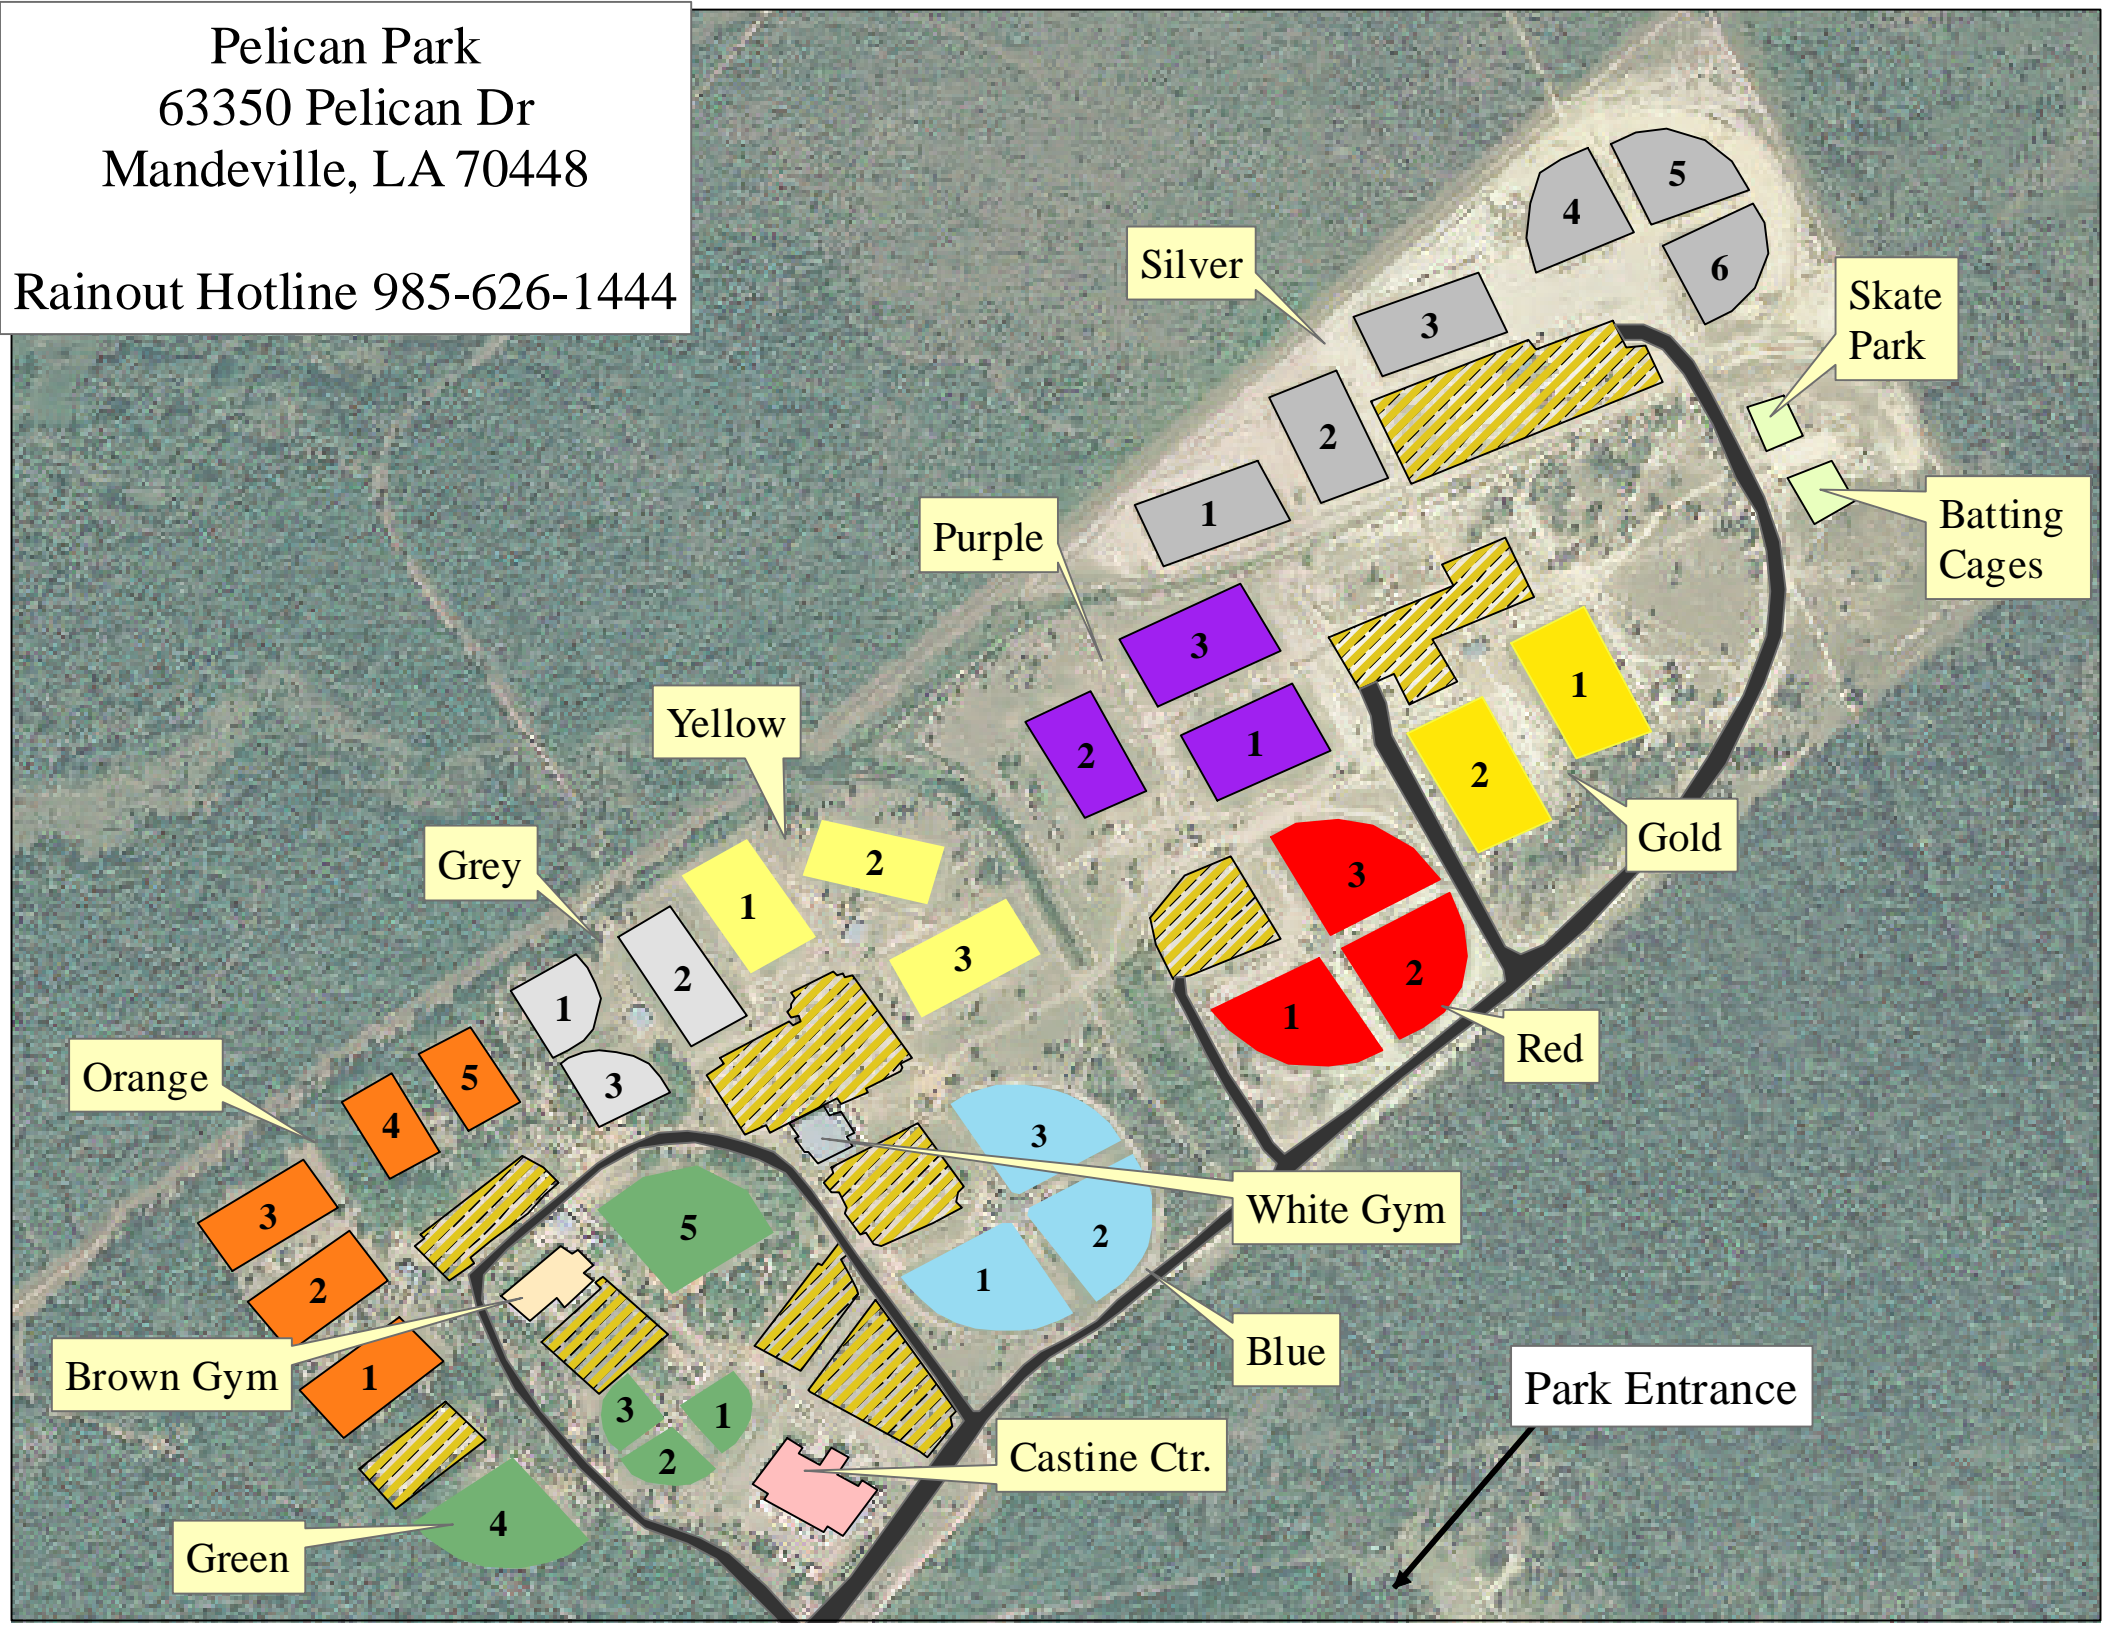

Pelican Park  
63350 Pelican Dr  
Mandeville, LA 70448

Rainout Hotline 985-626-1444

Silver

Skate Park

Batting Cages

Purple

Yellow

Grey

Gold

Orange

Red

White Gym

Brown Gym

Blue

Park Entrance

Green

Castine Ctr.