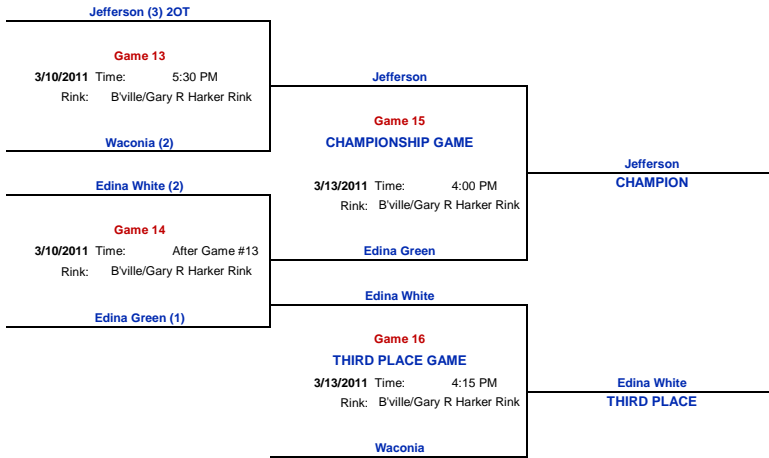

District 6 Bantam B2 Playoffs

HOST: Burnsville ARENA: Burnsville
March 5 - 13, 2011

POOL PLAY

Pool1				Pool2				Pool3				Pool4			
#1 Seed	Jefferson			#2 Seed	Edina White			#3 Seed	Edina Green			#4 Seed	Eden Prairie Black		
#8 Seed	Prior Lake/Savage			#7 Seed	Eden Prairie Red			#6 Seed	Minnetonka Blue			#5 Seed	Minnetonka Black		
#12 Seed	New Prague			#11 Seed	Chaska/Chanhassen			#10 Seed	Shakopee			#9 Seed	Waconia		
Game #	Teams	Date	Time/Arena	Game #	Teams	Date	Time/Arena	Game #	Teams	Date	Time/Arena	Game #	Teams	Date	Time/Arena
Game 1	1 vs. 8	3/5/2011	12:40 pm / Rink 2	Game 2	2 vs. 7	3/5/2011	After #1 / Rink 2	Game 3	3 vs. 6	3/5/2011	4:00 pm / Rink 2	Game 4	4 vs. 5	3/5/2011	After #3 / Rink 2
Game 5	8 vs. 12	3/6/2011	1:40 pm / Gary R Harker Rink	Game 6	7 vs. 11	3/6/2011	After #5 / Gary R Harker Rink	Game 7	6 vs. 10	3/6/2011	5:00 pm / Gary R Harker Rink	Game 8	5 vs. 9	3/6/2011	After #7 / Gary R Harker Rink
Game 9	12 vs. 1	3/7/2011	6:00 pm / Gary R Harker Rink	Game 10	11 vs. 2	3/7/2011	After #9 / Gary R Harker Rink	Game 11	10 vs. 3	3/8/2011	6:00 pm / Gary R Harker Rink	Game 12	9 vs. 4	3/8/2011	After #11 / Gary R Harker Rink

FROZEN FOUR	SUPER SUNDAY
-------------	--------------

Pool Scores	Home	Visitor	Pool 1	Points	Fair Play Pts
Game 1:	Jefferson - 6	PLS - 3	Jefferson	4	2
Game 2:	Edina White - 5	EP Red - 3	PLS	2	0
Game 3:	Edina Green 3	Mtka Blue 2	New Prague	0	1
Game 4:	EP Black - 2	Mtka Black - 3	Pool 2	Points	Fair Play Pts
Game 5:	PLS 4	New Prague 3	Edina White	2	2
Game 6:	EP Red 8	CC 3	EP Red	2	1
Game 7:	Mtka Blue 2	Shakopee 2	CC	0	1
Game 8:	Mtka Black 1	Waconia 4	Pool 3	Points	Fair Play Pts
Game 9:	New Prague 1	Jefferson 8	Edina Green	4	2
Game 10:	CC 1	Edina White 6	Mtka Blue	1	1
Game 11:	Shakopee 2	Edina Green 6	Shakopee	1	1
Game 12:	Waconia 3	EP Black 8	Pool 4	Points	Fair Play Pts
			EP Black	2	1
			Mtka Black	2	1
			Waconia	2	2