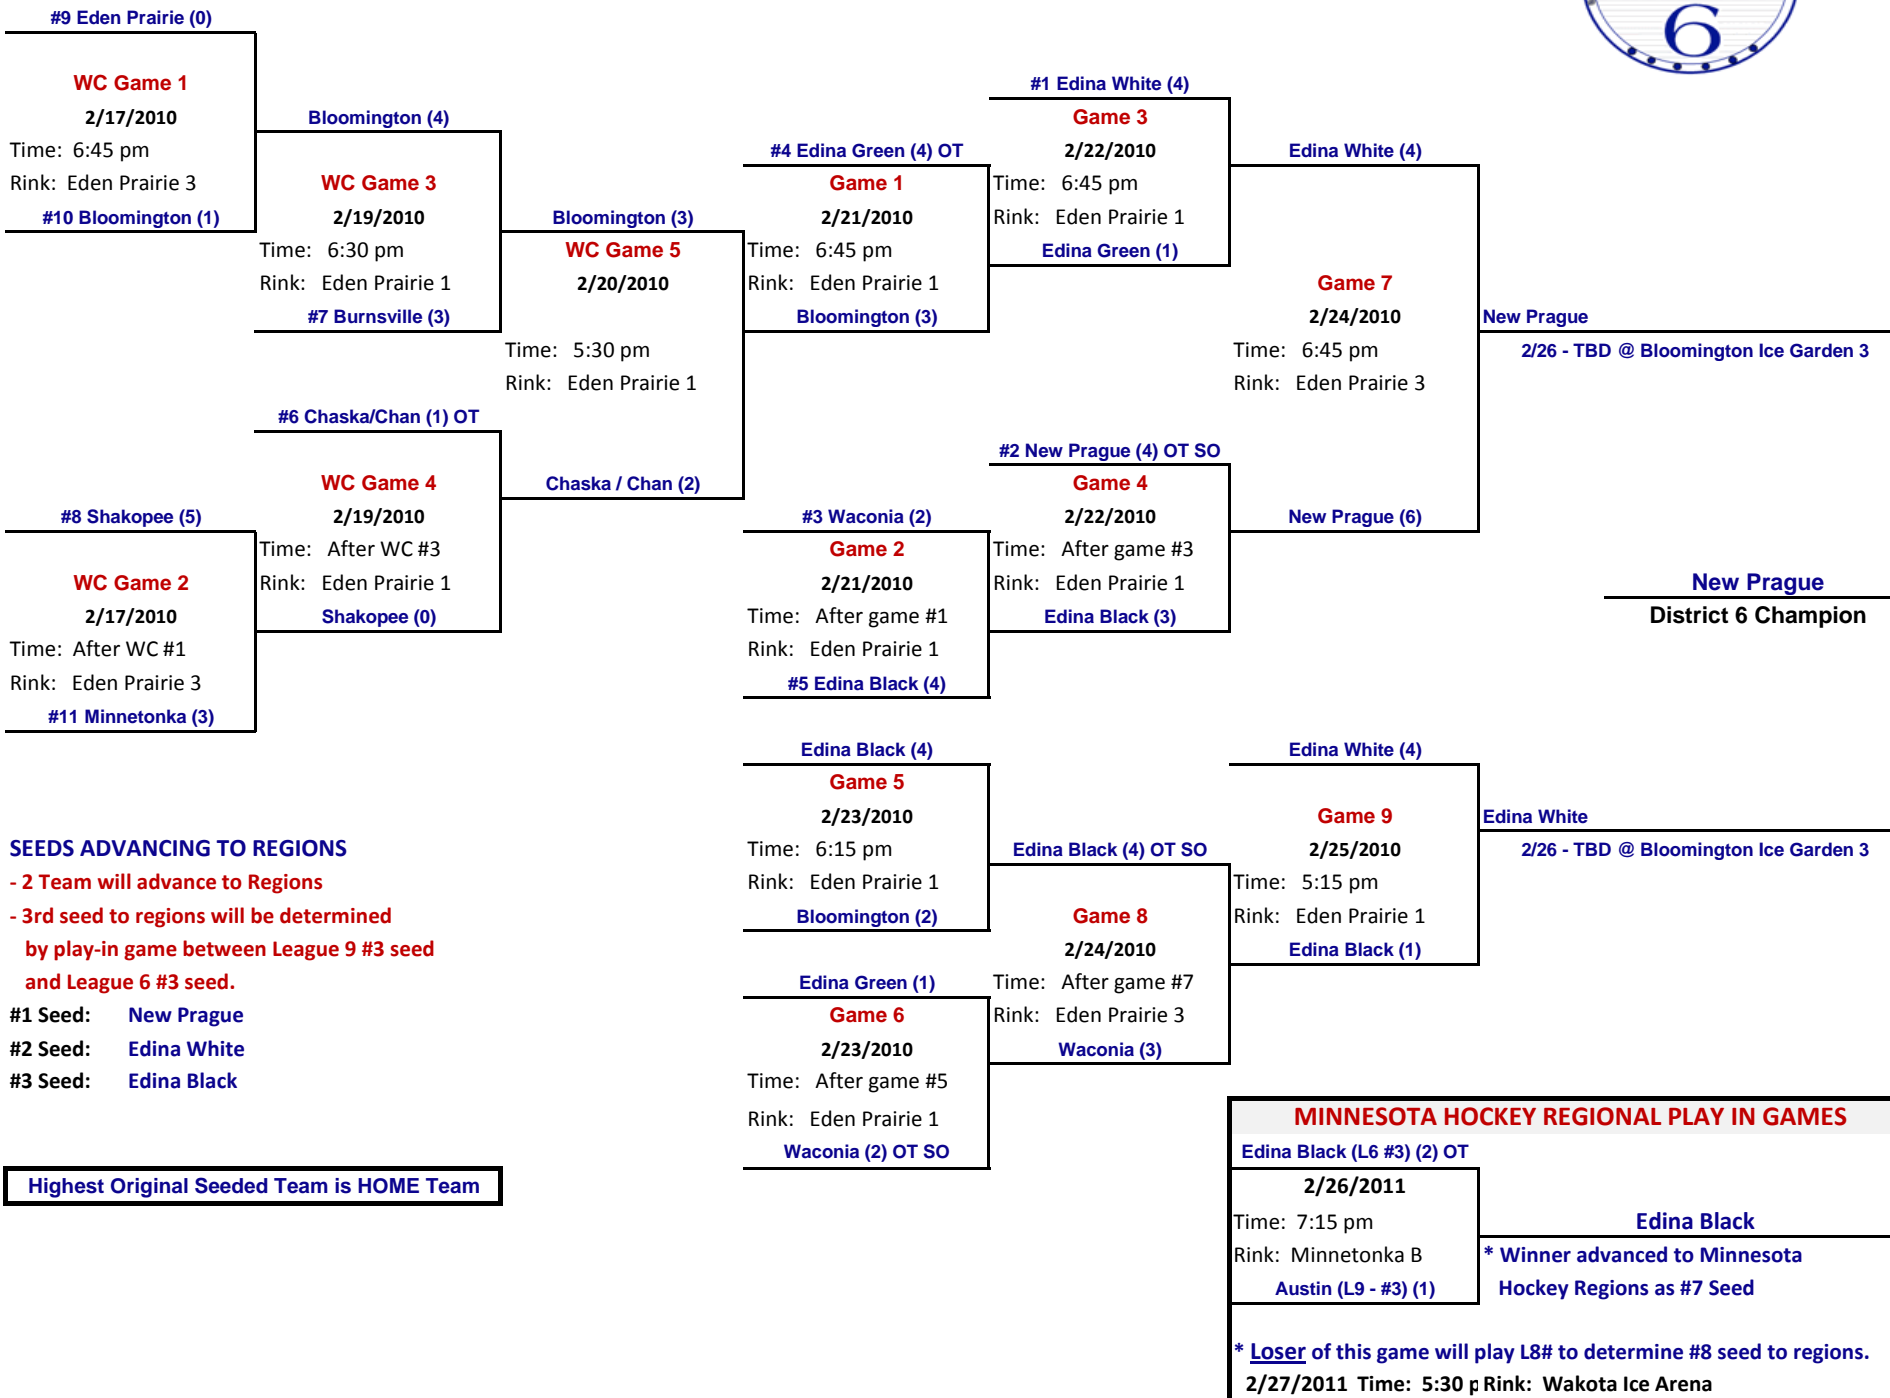

League 6 Girls 12U B Playoffs

HOST: Eden Prairie ARENA: Eden Prairie Community Center

February 17 - 25, 2011

SEEDS ADVANCING TO REGIONS

- 2 Team will advance to Regions
- 3rd seed to regions will be determined by play-in game between League 9 #3 seed and League 6 #3 seed.

- #1 Seed: New Prague
- #2 Seed: Edina White
- #3 Seed: Edina Black

Highest Original Seeded Team is HOME Team

MINNESOTA HOCKEY REGIONAL PLAY IN GAMES

Edina Black (L6 #3) (2) OT
2/26/2011
Time: 7:15 pm
Rink: Minnetonka B

Austin (L9 - #3) (1)

Edina Black

* Winner advanced to Minnesota Hockey Regions as #7 Seed

* Loser of this game will play L8# to determine #8 seed to regions.
2/27/2011 Time: 5:30 p Rink: Wakota Ice Arena