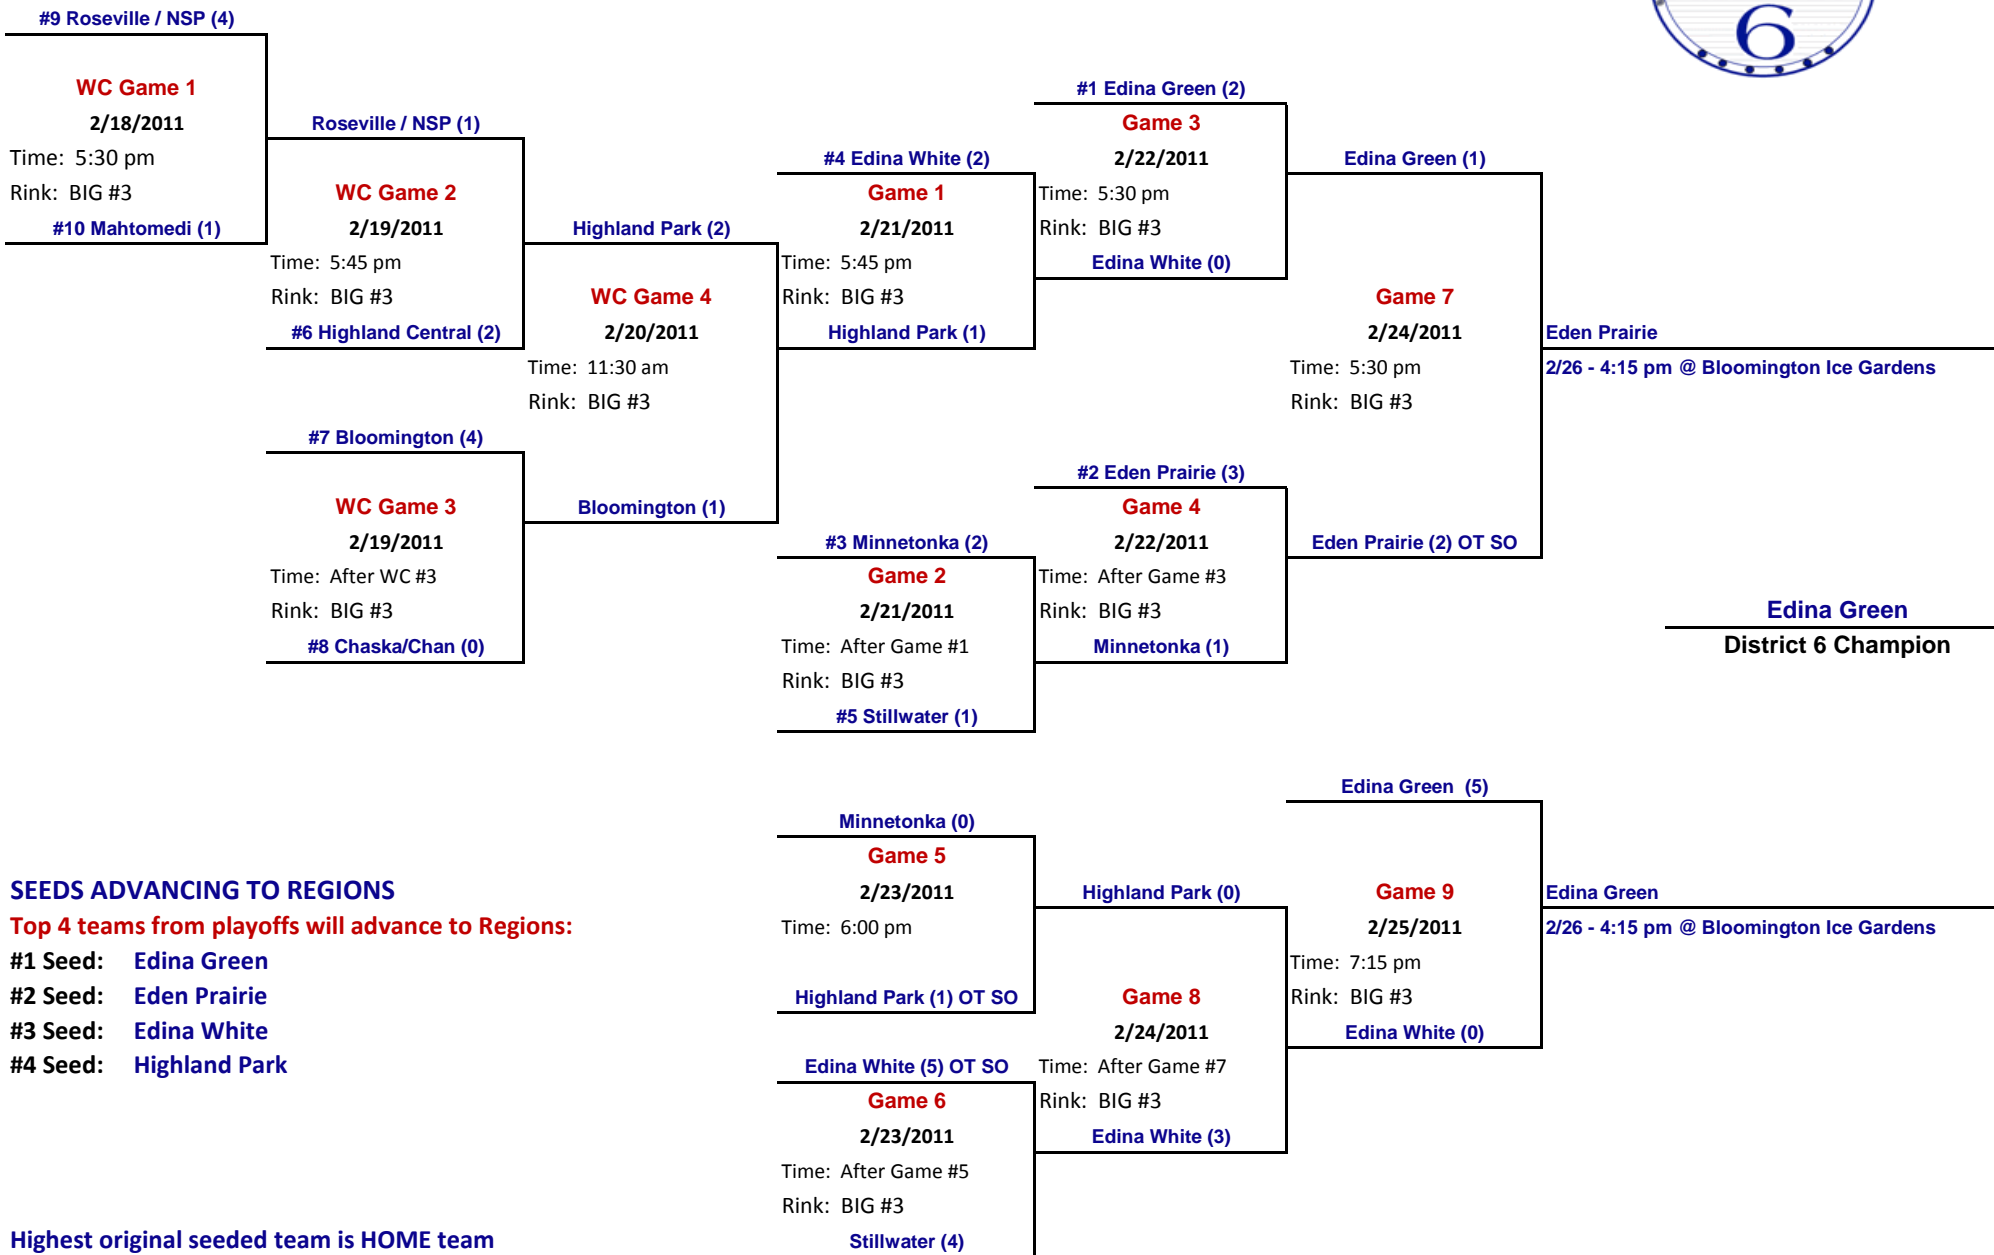

League 6 Girls 14UA Playoffs

HOST: Bloomington Kennedy ARENA: Bloomington Ice Gardens
February 18 - 27, 2011

SEEDS ADVANCING TO REGIONS
Top 4 teams from playoffs will advance to Regions:

- #1 Seed: Edina Green
- #2 Seed: Eden Prairie
- #3 Seed: Edina White
- #4 Seed: Highland Park

Highest original seeded team is HOME team