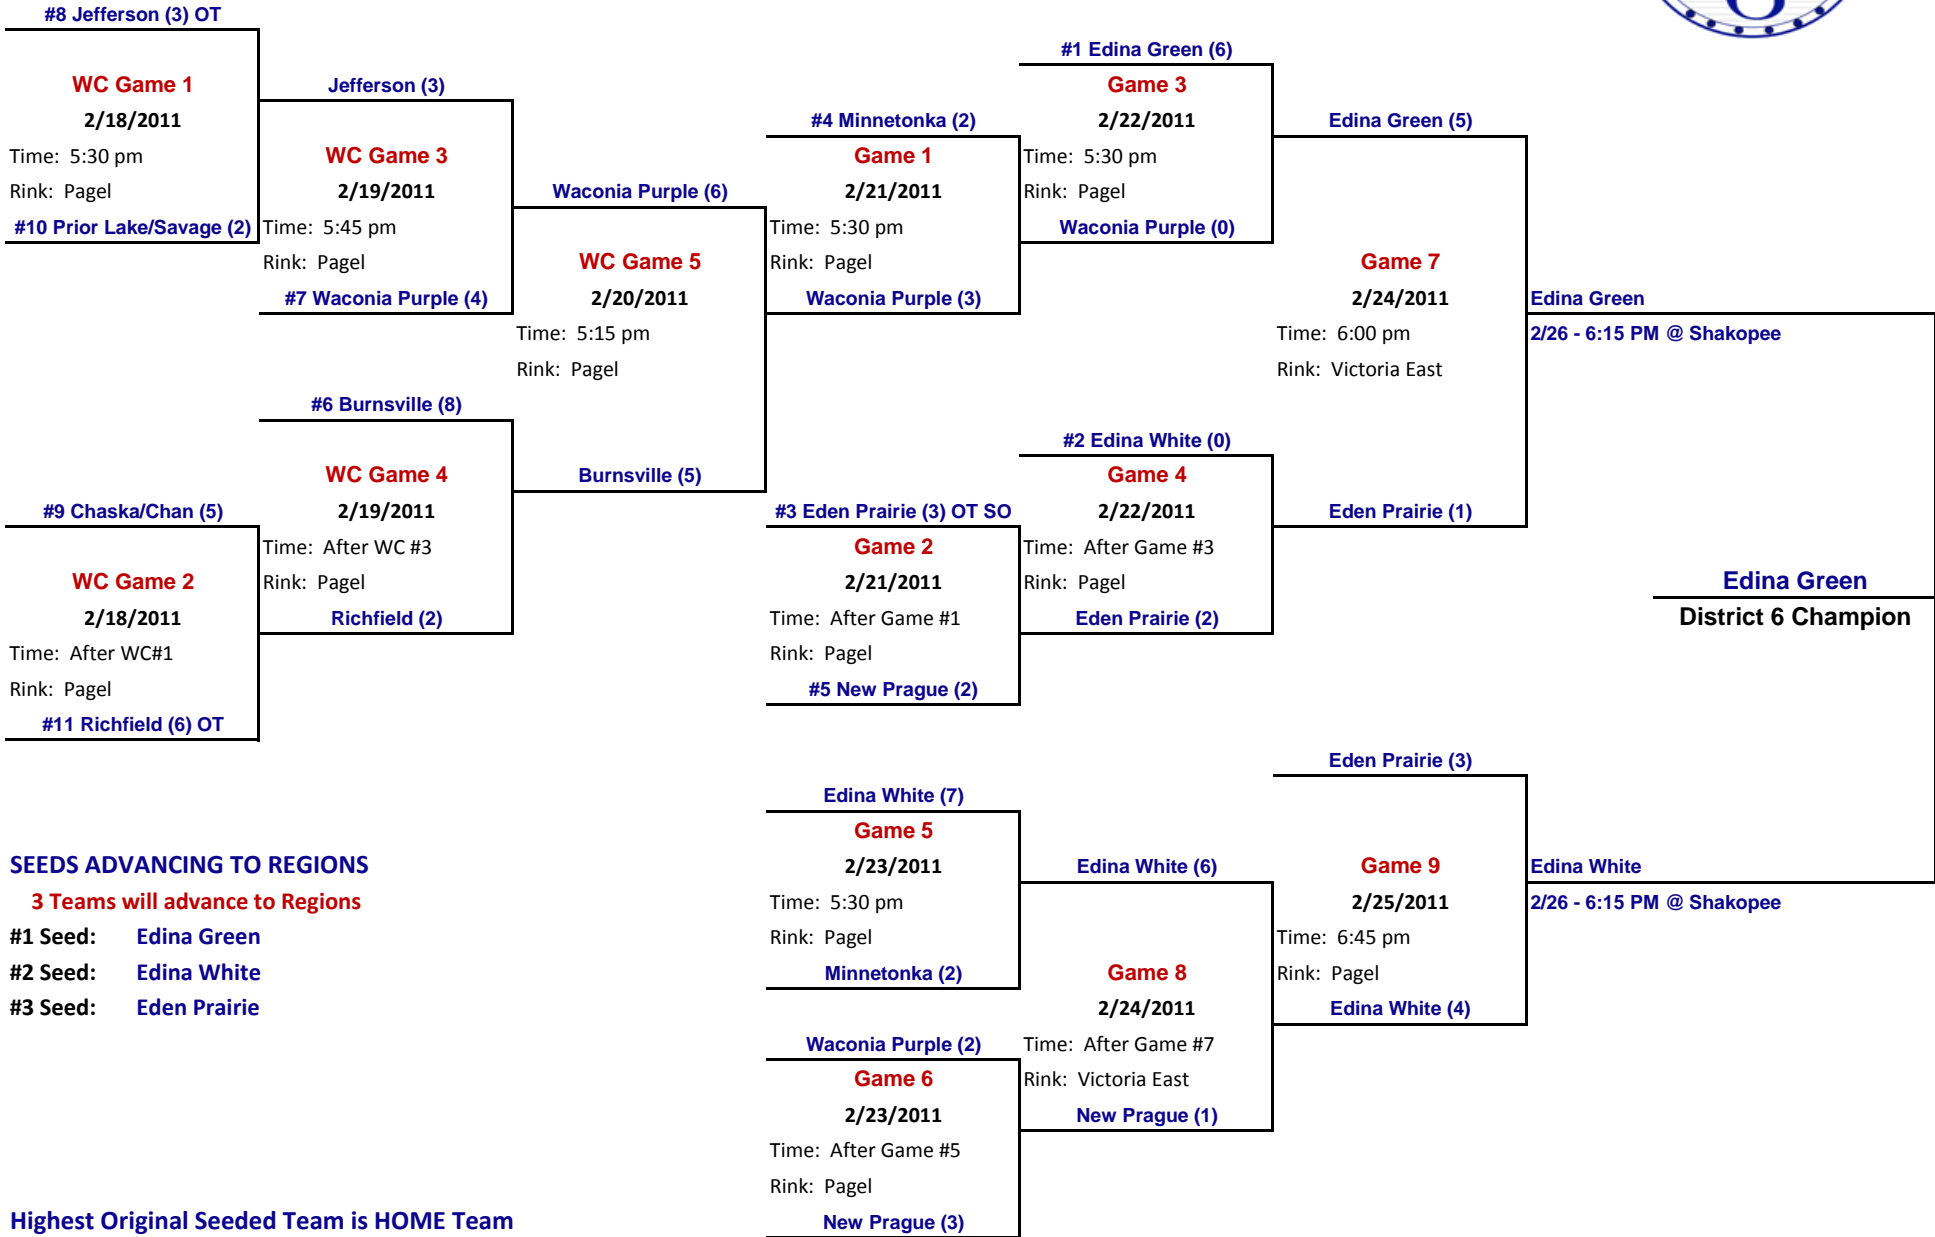

# District 6 Bantam B1 Playoffs

HOST: Minnetonka ARENA: Pagel / Victoria  
February 18 - 27, 2011

## SEEDS ADVANCING TO REGIONS

3 Teams will advance to Regions

- #1 Seed: Edina Green
- #2 Seed: Edina White
- #3 Seed: Eden Prairie

Highest Original Seeded Team is HOME Team