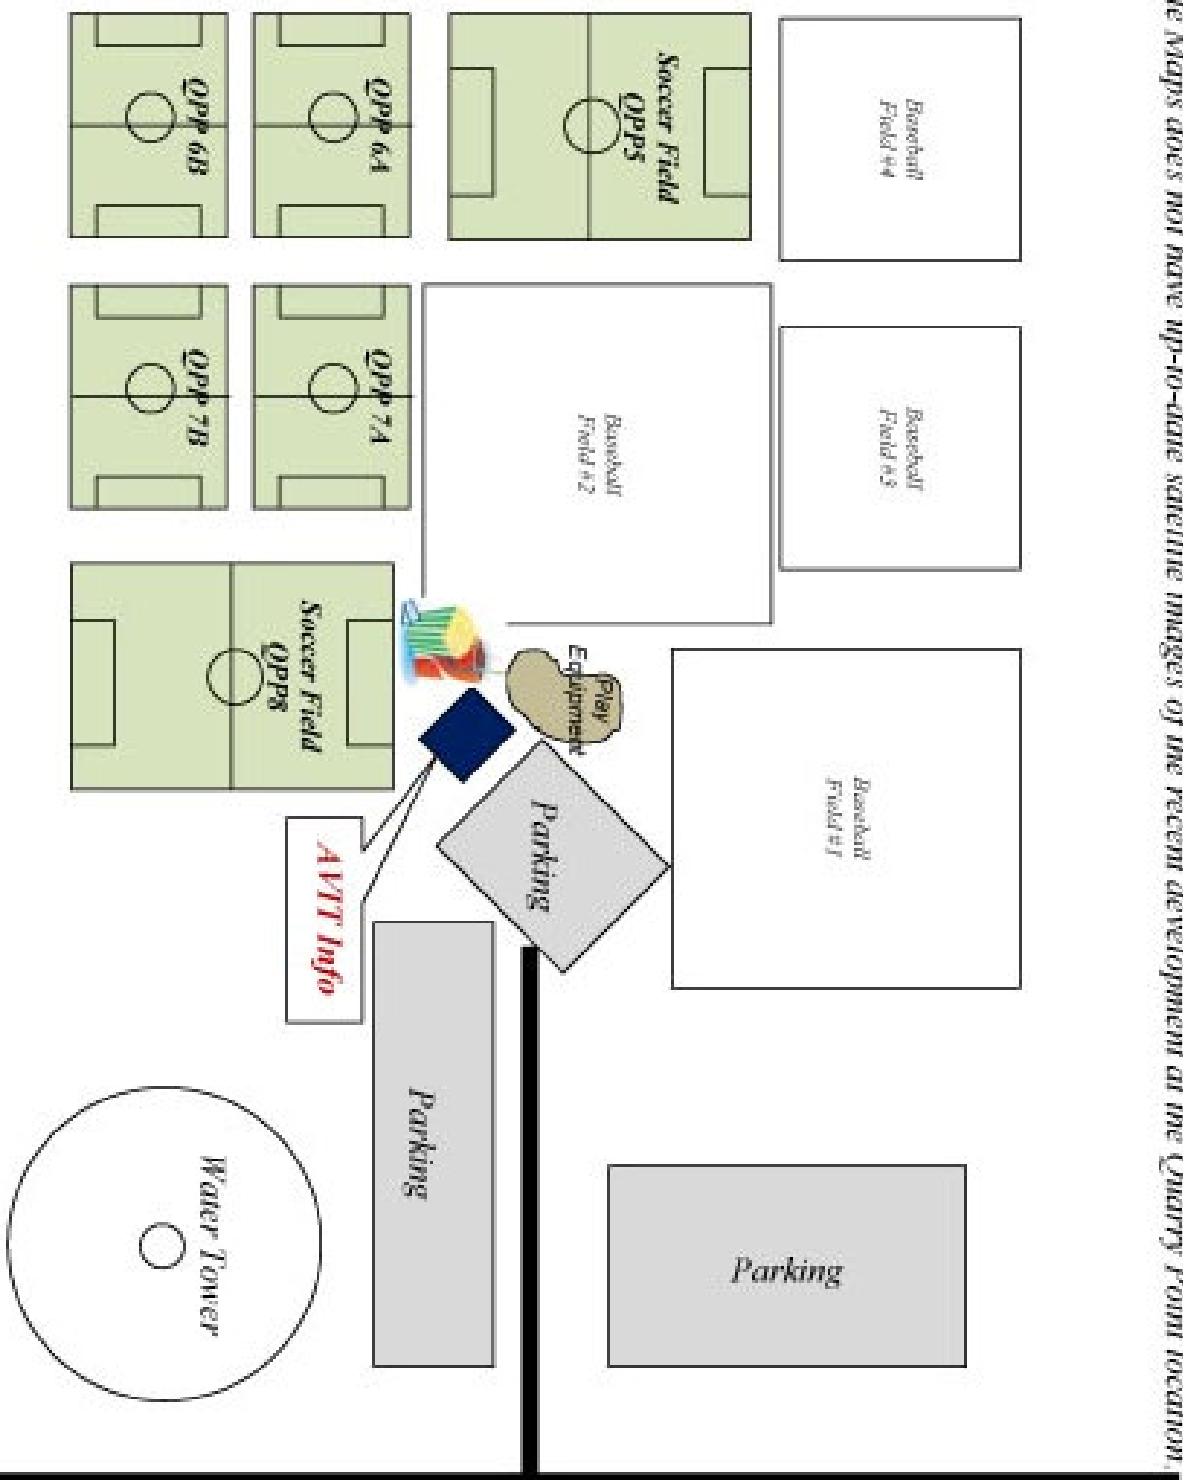

# Quarry Point Park Sports Complex Apple Valley, MN

Tournament HQ is located at Eastview Soccer Complex approx 2.3 miles north and west of Quarry Point

Please note Google Maps does not have up-to-date satellite images of the recent development at the Quarry Point location.

**Pilot Knob Road**

**160<sup>th</sup> Street W (City Rd 46)**