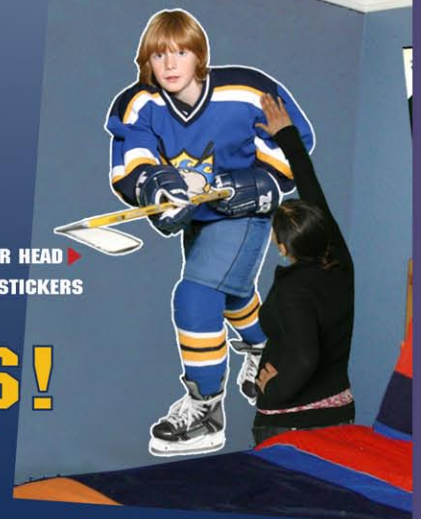

8 WALLETS ▼

▼ 8X10 PRINT

▼ MEMORY MATE

TWO 5X7 PRINTS ▲

▲ BUTTON

◀ MAGNET

▼ 16X20 POSTER

REMEMBRANCE PLAQUE ▼

Specialty  
**PRODUCTS**

OUR TOP OF THE LINE SELECTIONS

MVP PLAQUE ▼

PHOTO BLANKET ▼

▼ HOCKEY PUCK

▼ PHOTO STATUE

STAR HEAD ►  
WALL STICKERS

Unforgettable  
**COACH GIFTS!**