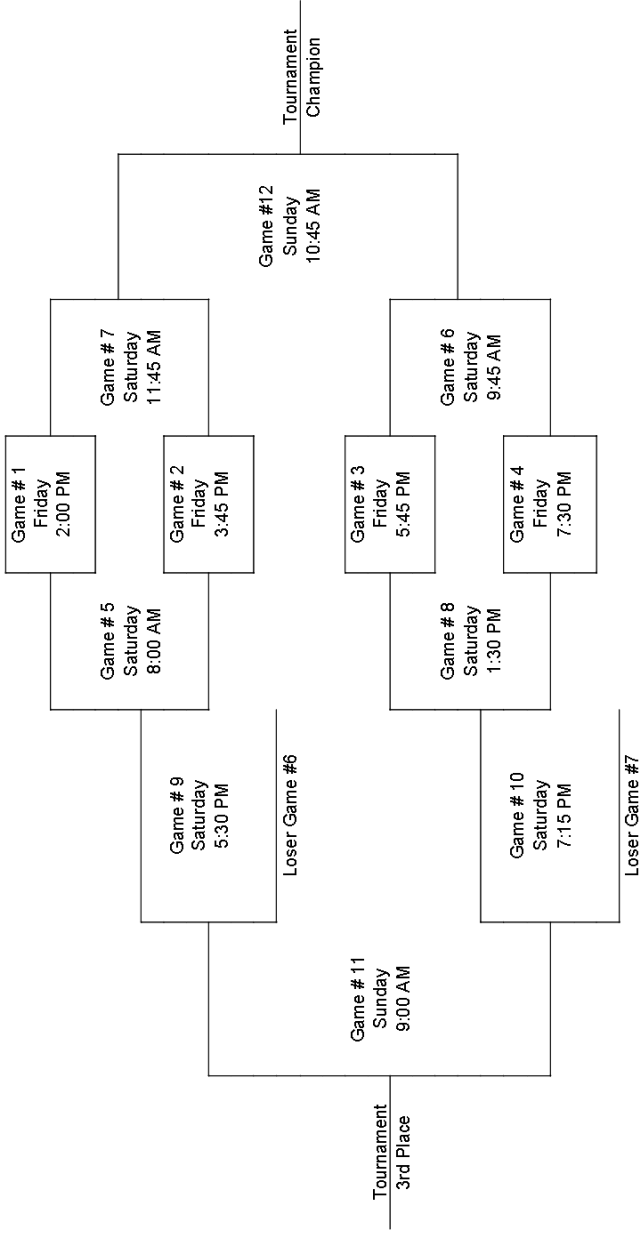

Minnesota Hockey Double Elimination Format

Regions - 3 Teams Advancing

Winner Game #12 Advances as #1 Seed
 Loser Game #12 Advances as #2 Seed
 Winner Game #11 Advances as #3 Seed

Note: Teams listed first in pairings are "home." The times listed are the "standard" schedule. Refer to minnesotahockey.org website for final schedule.