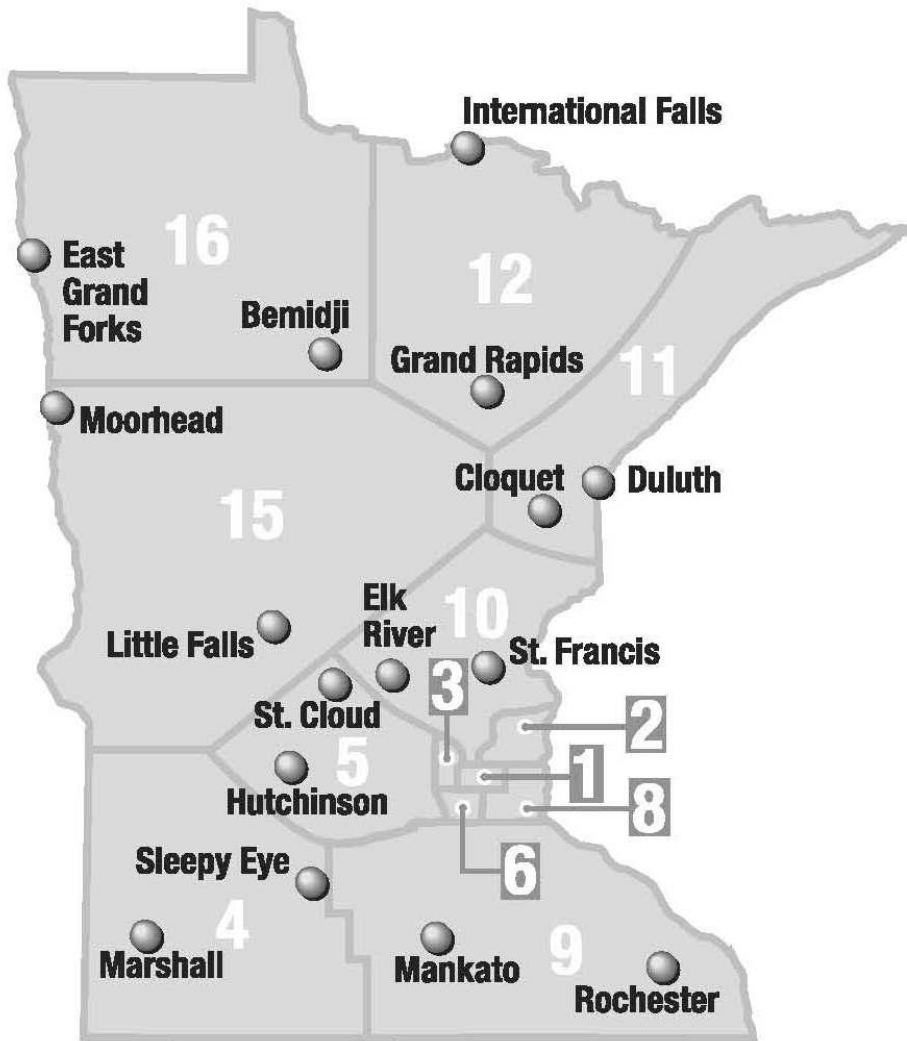

Map of Minnesota Hockey Districts

Maroon Districts - 1, 2, 3, 6, 8, 10
Gold Districts - 4, 5, 9, 11, 12, 15, 16