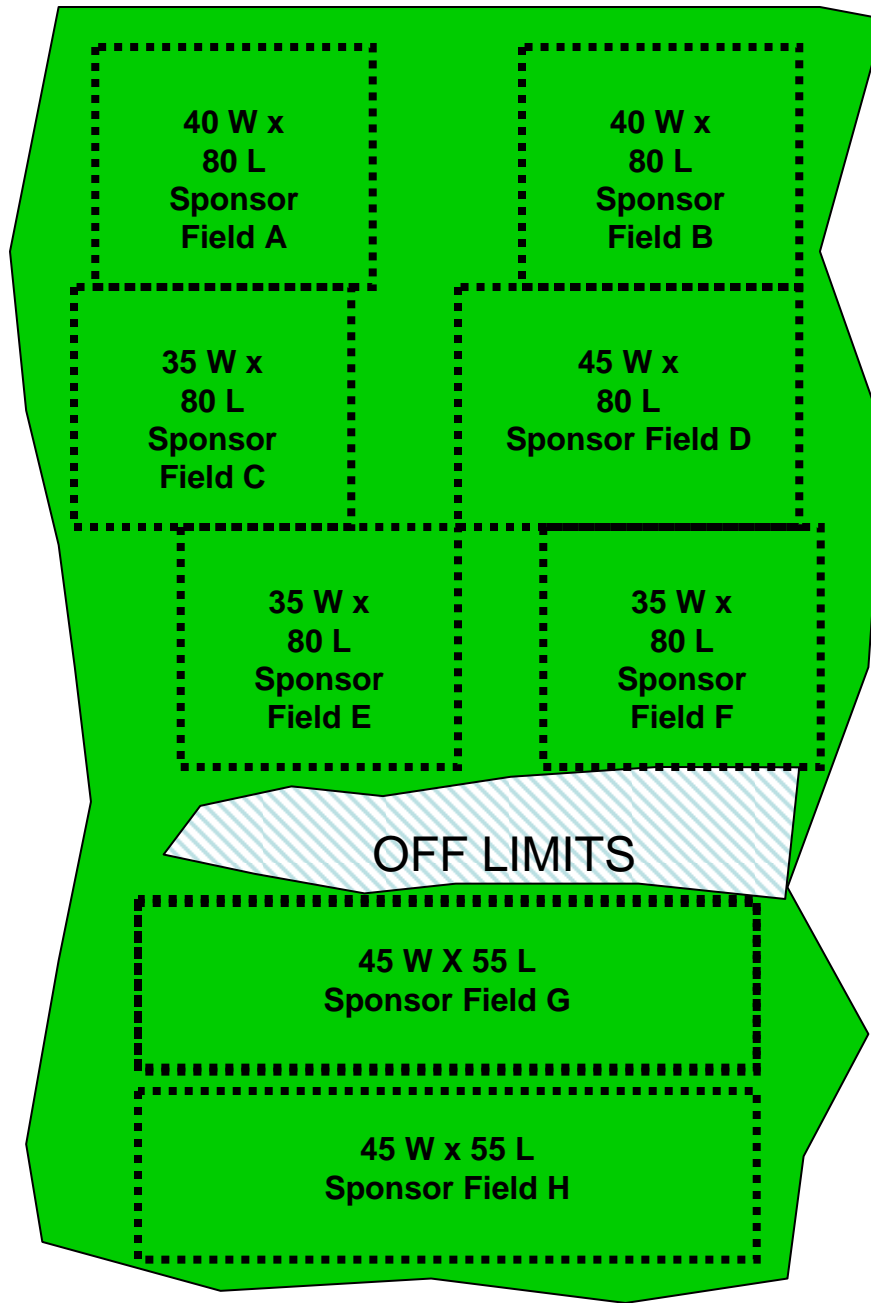

425 yards

Map is not to scale

OFF LIMITS

45 W X 55 L  
Sponsor Field G

45 W x 55 L  
Sponsor Field H

Newtown Road