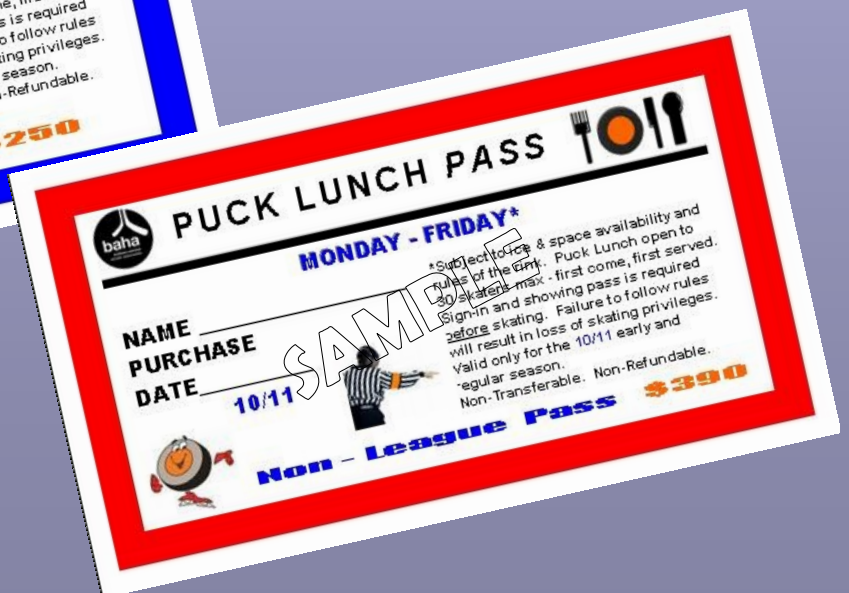

11/12 BAHA ADULT HOCKEY PUCK LUNCH PASS OPTIONS

SEE OPERATIONS DIRECTOR JULIE KECK FOR PURCHASING

Standard Puck Lunch is held
Monday thru Friday 11:00 am-12:50 PM
Adults 18 and over. First 30 players/4 goalies.
League Members: \$6; Non-League Members: \$12
All goalies free
Rules apply. Schedule subject to change.
Pay before skating.
Poaching will result in losing skating privileges.