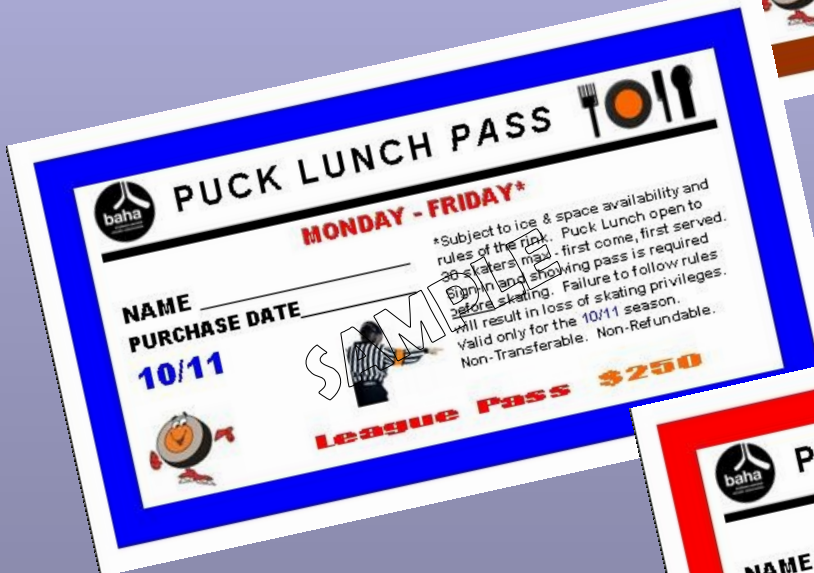

11/12 BAHA ADULT HOCKEY PUCK LUNCH PASS OPTIONS

SEE OPERATIONS DIRECTOR JULIE KECK FOR PURCHASING

Standard Puck Lunch is held
Monday thru Friday 11:00 am-12:50 PM
Adults 18 and over. First 30 players/4 goalies.
League Members: \$6; Non-League Members: \$12
All goalies free
Rules apply. Schedule subject to change.
Pay before skating.
Poaching will result in losing skating privileges.