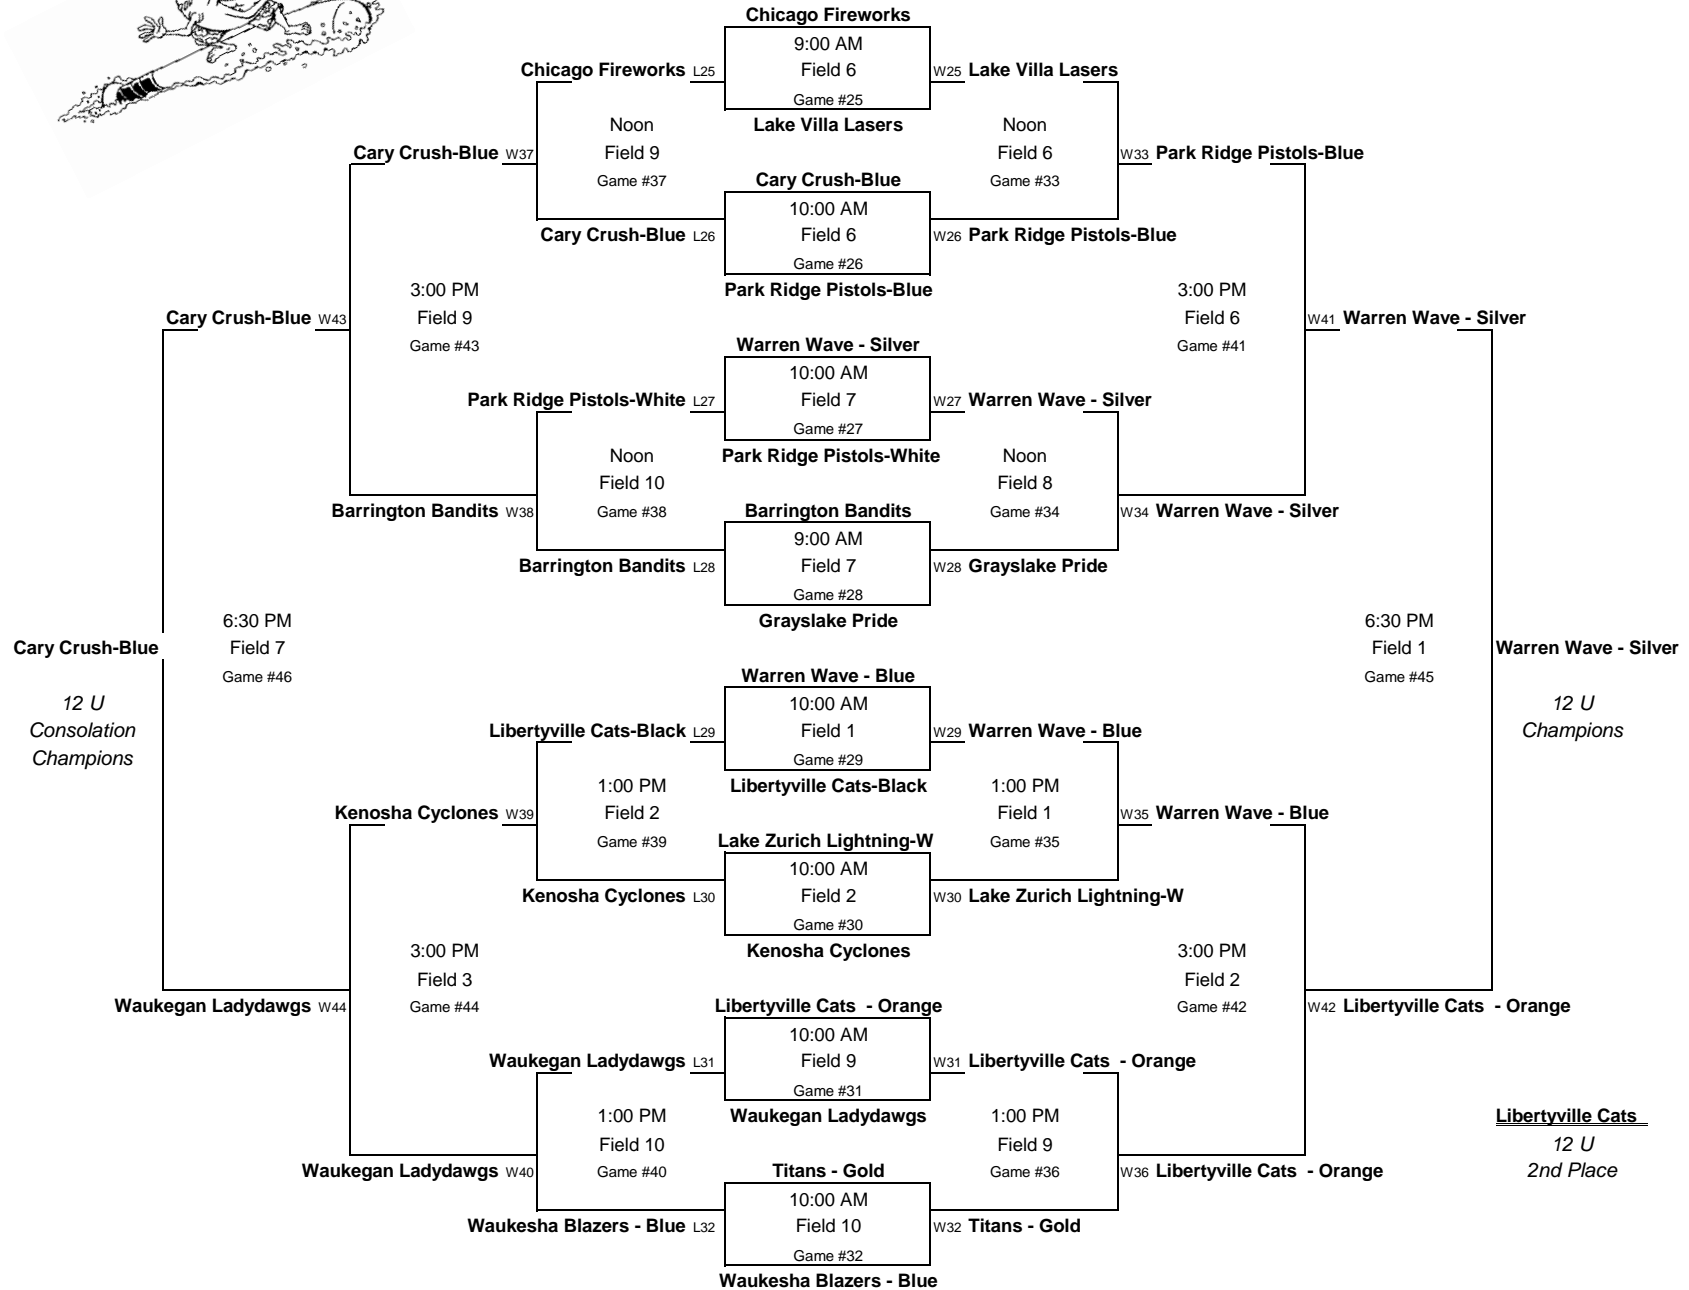

Warren Wipeout 12U Bracket

Warren Wipeout 14U Bracket