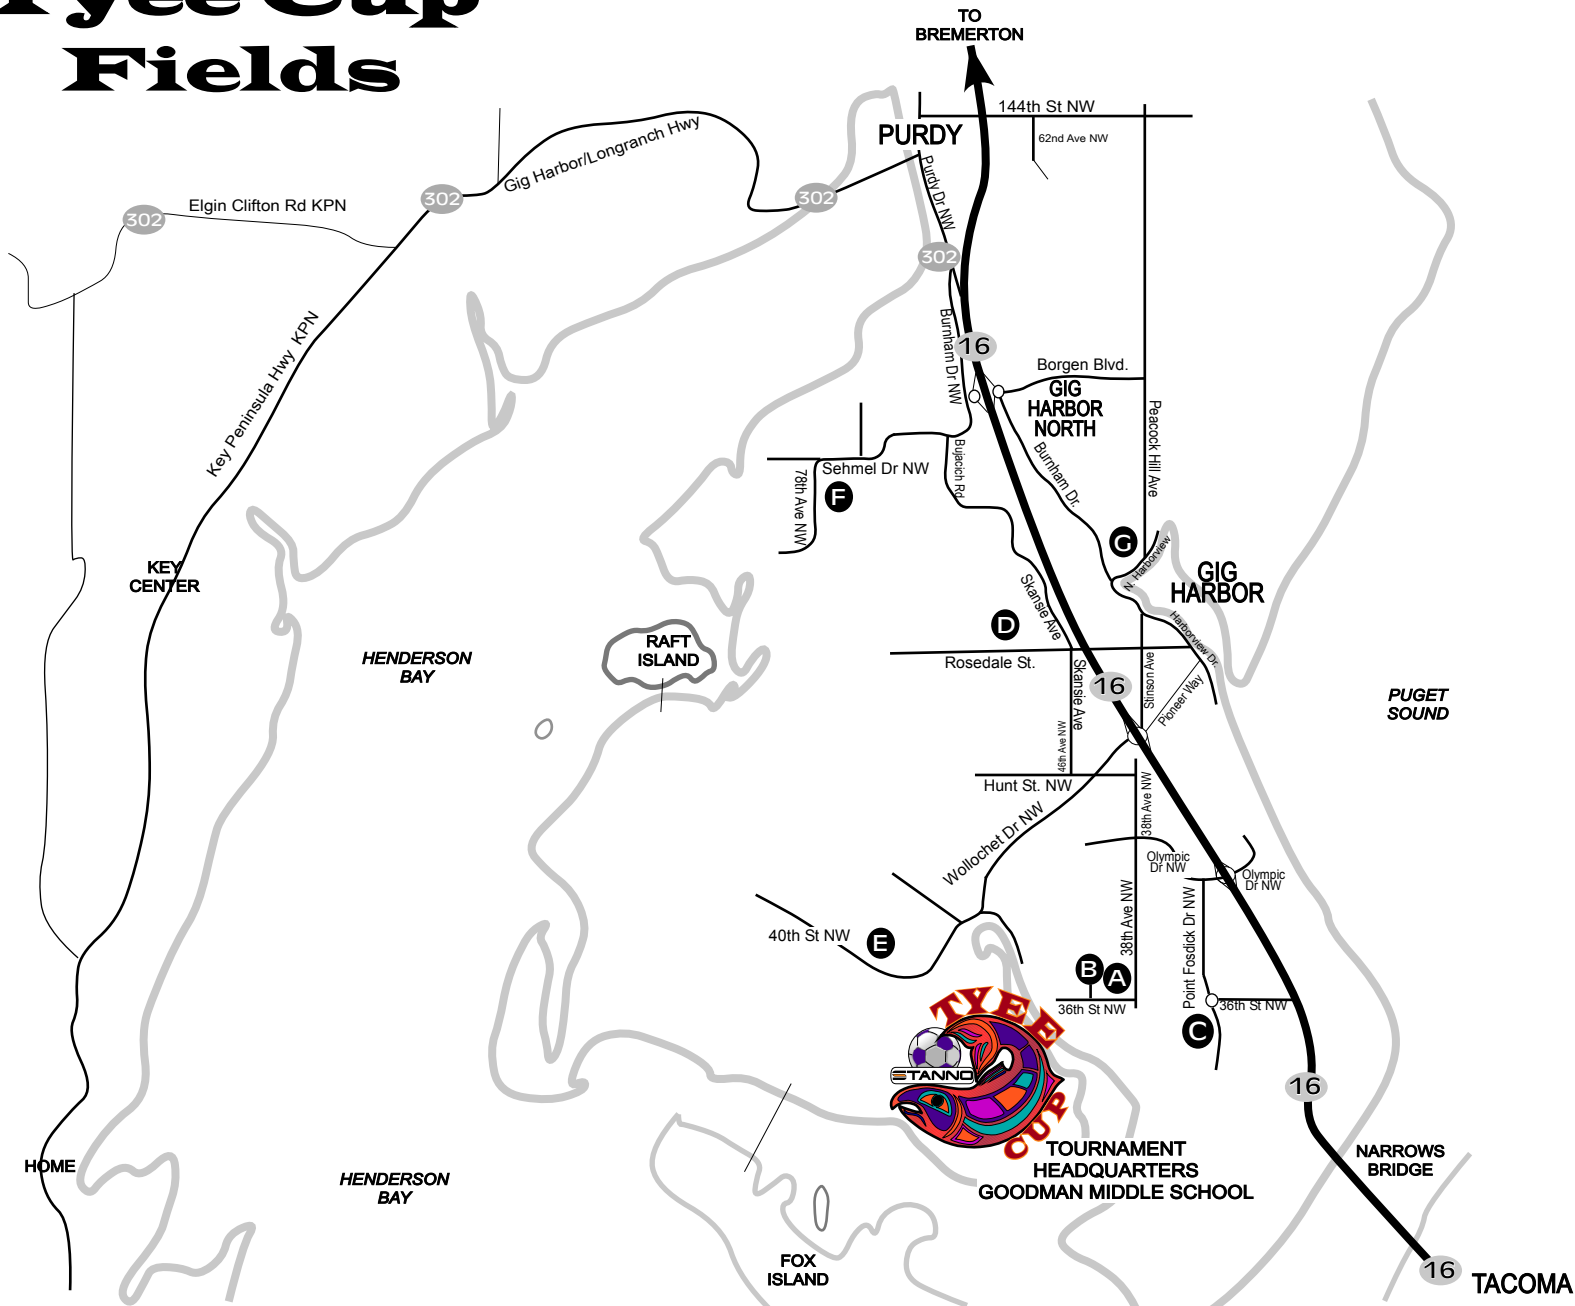

Tyee Cup Fields

TYEE CUP FIELDS:

A	TYEE HQ / GOODMAN MIDDLE SCHOOL 3701 38th Ave NW (2 grass fields <i>Upper/Lower</i>)
B	HARBOR HEIGHTS ELEMENTARY 4002 36th Street NW (1 grass field (U11 only))
C	LIGHTHOUSE CHRISTIAN 3008 36TH St NW (1 grass field)
D	GIG HARBOR HIGH SCHOOL 5101 Rosedale Street (#1, #2) 2 turf fields (#3) 1 grass field <i>PLEASE, no tournament parking at the Boys/Girls Club) ***Parking for all 3, enter off Rosedale street***</i>
E	ARTONDALE ELEMENTARY 6219 40TH St NW (1 grass field)
F	SEHMEL HOMESTEAD PARK Sehmel Dr NW / 78th Ave NW 1 turf field (regular field or 2 U-11 fields)
G	HARBOR RIDGE MIDDLE SCHOOL 9010 Prentice Ave NW 1 turf field (U11 only)