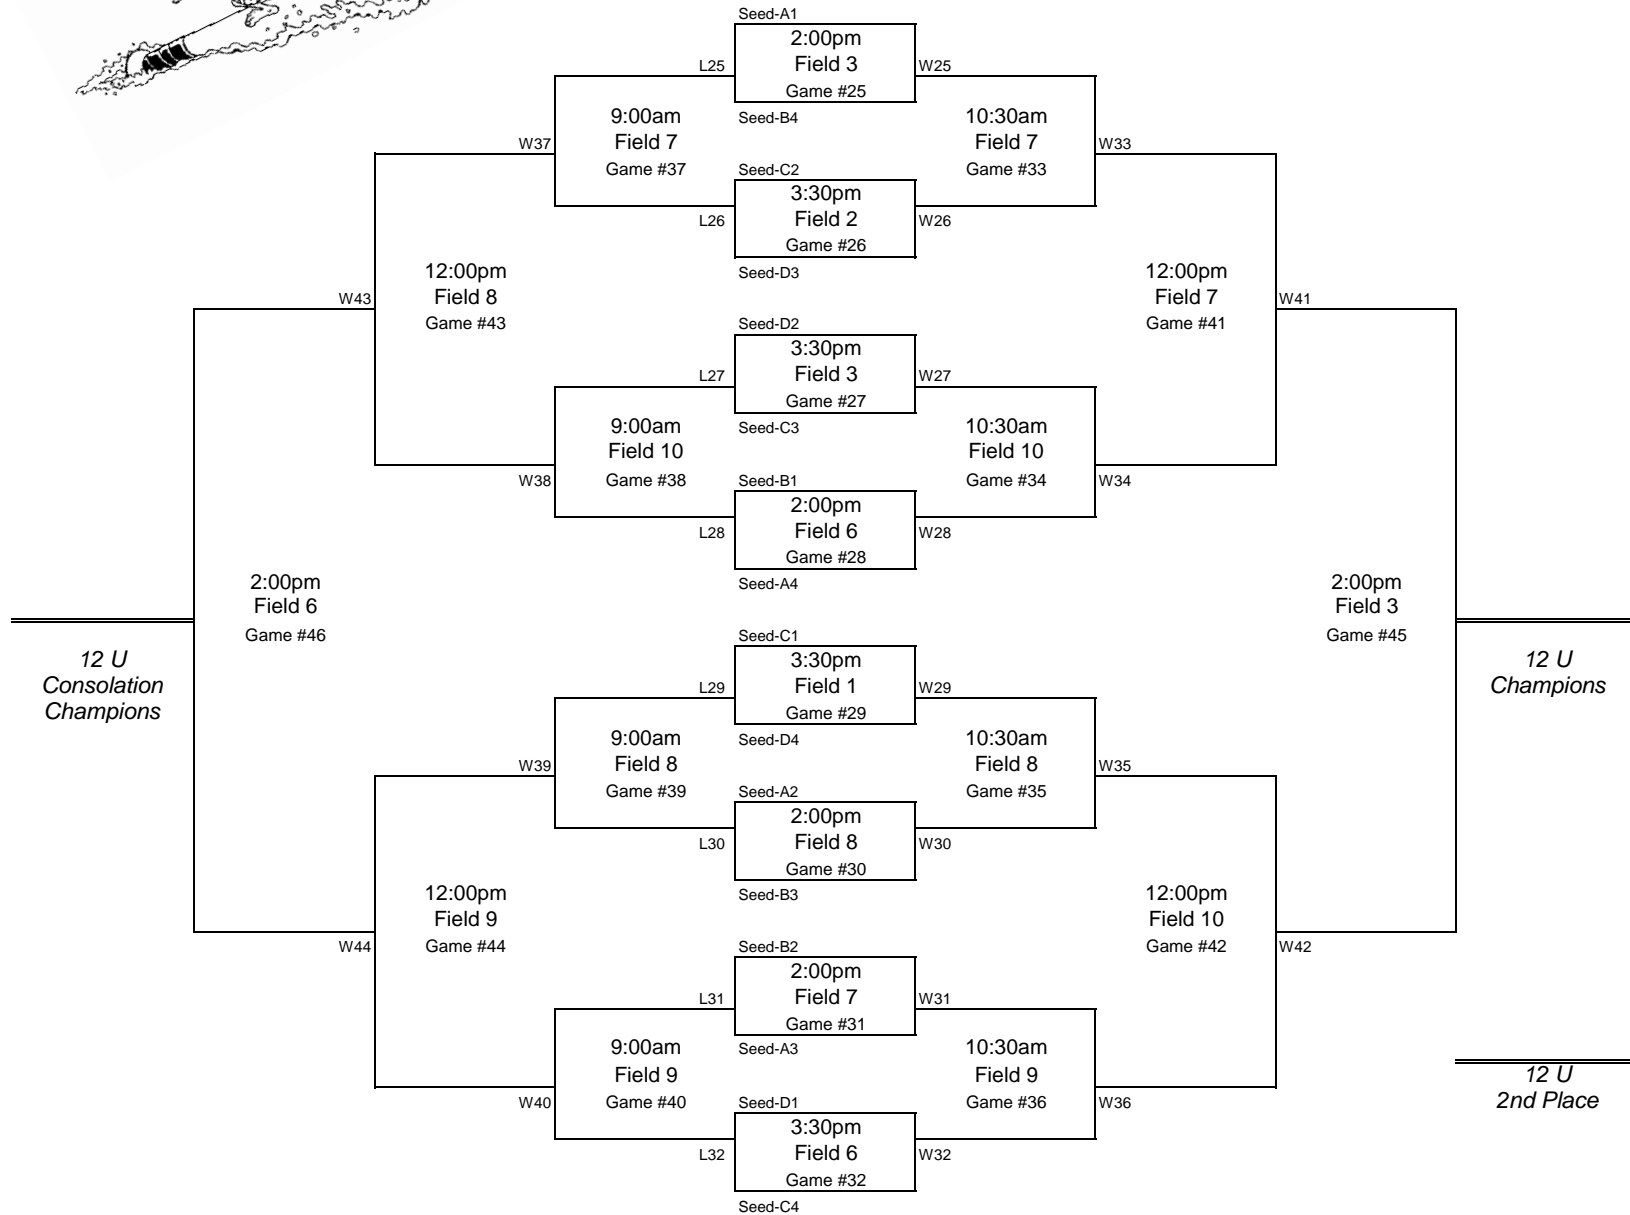

Warren Wipeout 12U Bracket

Saturday 7/24

Sunday 7/25

Sunday 7/25