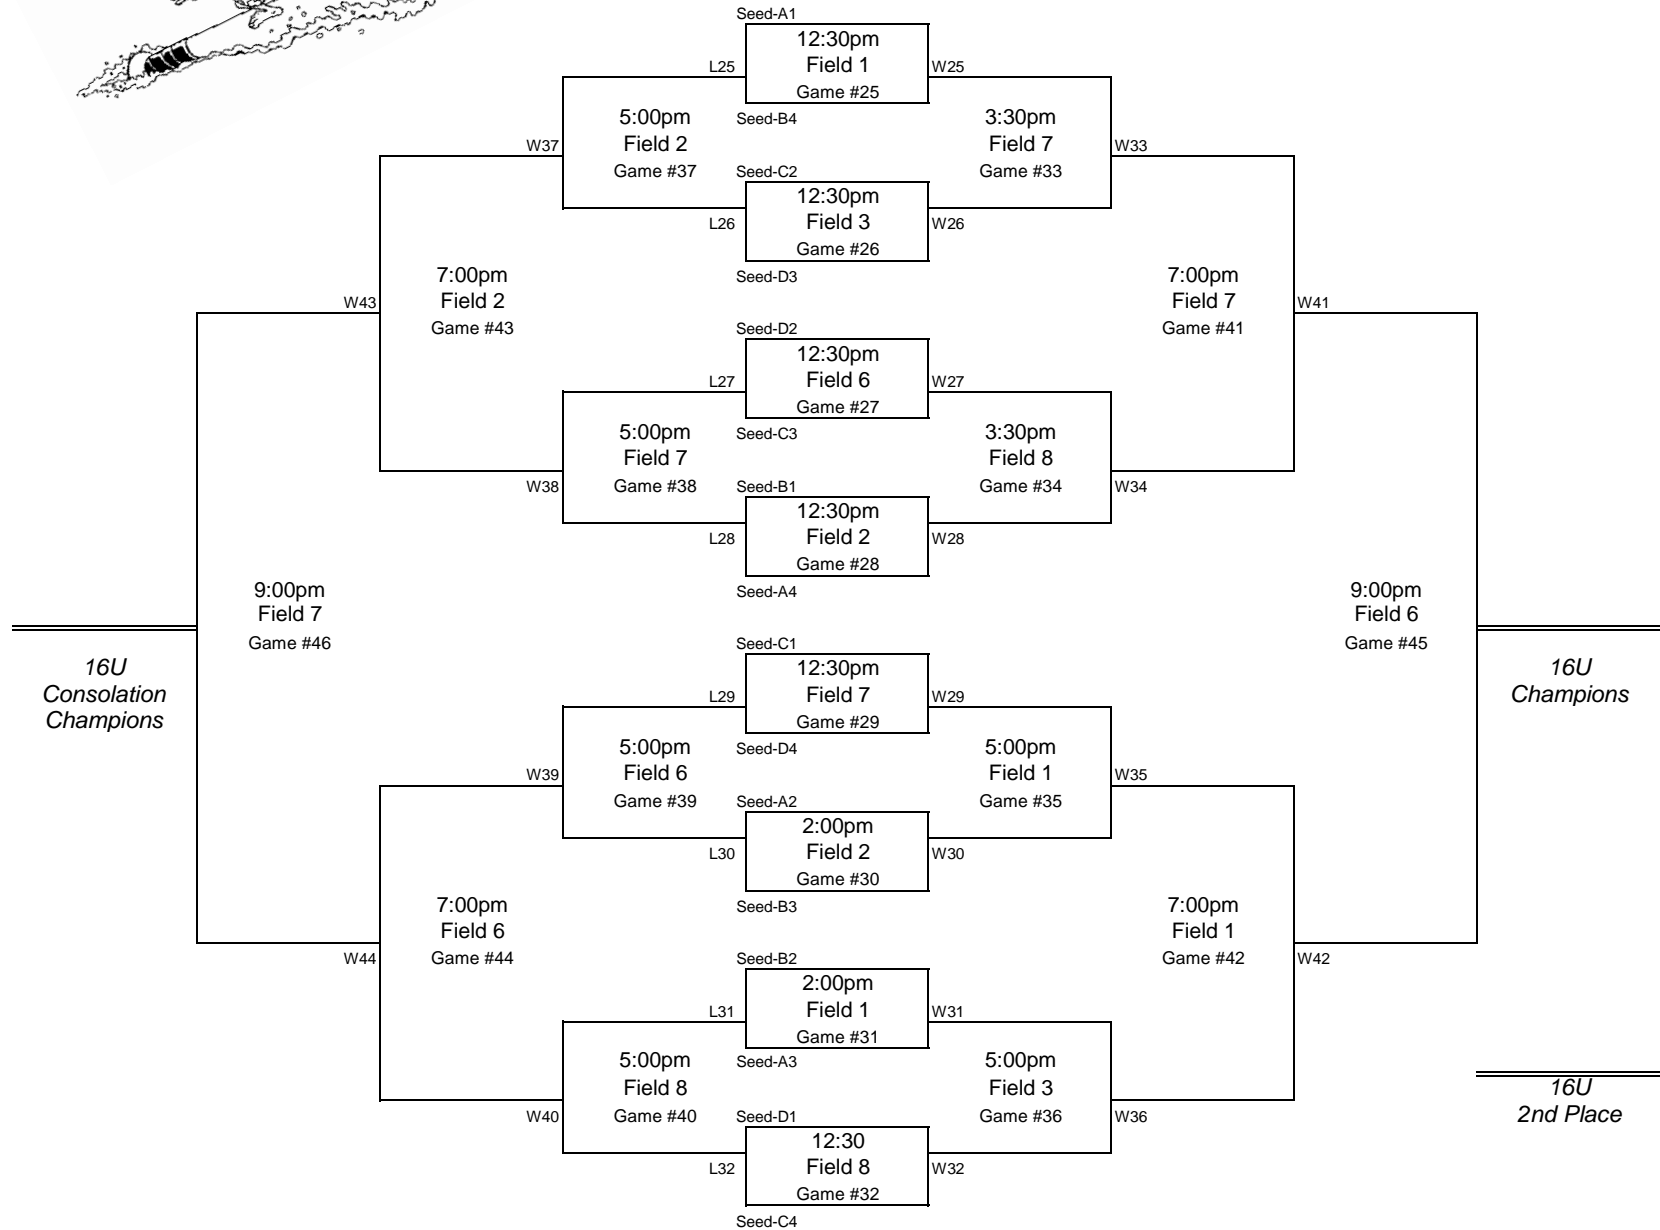

Warren Wipeout 16U Bracket

Saturday 7/25

Warren Wipeout 18U

Round Robin

Bracket

Pool A	Game ##				Game ##			
1 Warren Wave	18-1	A4	vs.	A2	18-17	C1	vs.	C3
2 Park Ridge Pistols	18-2	C1	vs.	C4	18-18	B1	vs.	B3
3 Wisconsin Twisters	18-3	B1	vs.	B4	18-19	D1	vs.	D2
4 Waukesha Blazers	18-4	A3	vs.	A1	18-20	E1	vs.	E2
Pool B	18-5	C2	vs.	C3	18-21	D1	vs.	D3
1 BNGSA	18-6	B2	vs.	B3	18-22	E1	vs.	E3
2 Carol Stream Storm	18-7	A1	vs.	A2	18-23	D2	vs.	D3
3 Chicago Fireworks	18-8	C1	vs.	C2	18-24	E2	vs.	E3
4 Northern Ice 95 Gold	18-9	B1	vs.	B2	18-25	Seed 1	vs.	Seed 8
Pool C	18-10	A3	vs.	A4	18-26	Seed 4	vs.	Seed 5
1 Barrington Hurricanes	18-11	C3	vs.	C4	18-27	Seed 3	vs.	Seed 6
2 Aurora Raiders	18-12	B3	vs.	B4	18-28	Seed 2	vs.	Seed 7
3 Waukesha Firebirds	18-13	A4	vs.	A1	18-29	L25	vs.	L26
4 Leyden Eagles	18-14	C2	vs.	C4	18-30	L27	vs.	L28
Pool D	18-15	B2	vs.	B4	18-31	W25	vs.	W26
1 Seed 4 of Pool A	18-16	A2	vs.	A3	18-32	W27	vs.	W28
2 Seed 3 of Pool B					18-33	W29	vs.	W30
3 Seed 4 of Pool C					18-34	W31	vs.	W32
Pool E								Consolation 1st & 2nd
1 Seed 3 of Pool A								
2 Seed 4 of Pool B								
3 Seed 3 of Pool C								

*	A1,B1,C1	=	Seeds 1,2 & 3
	A2,B2,C2	=	Seeds 4,5 & 6
	E1	=	Seed 7
	D1	=	Seed 8