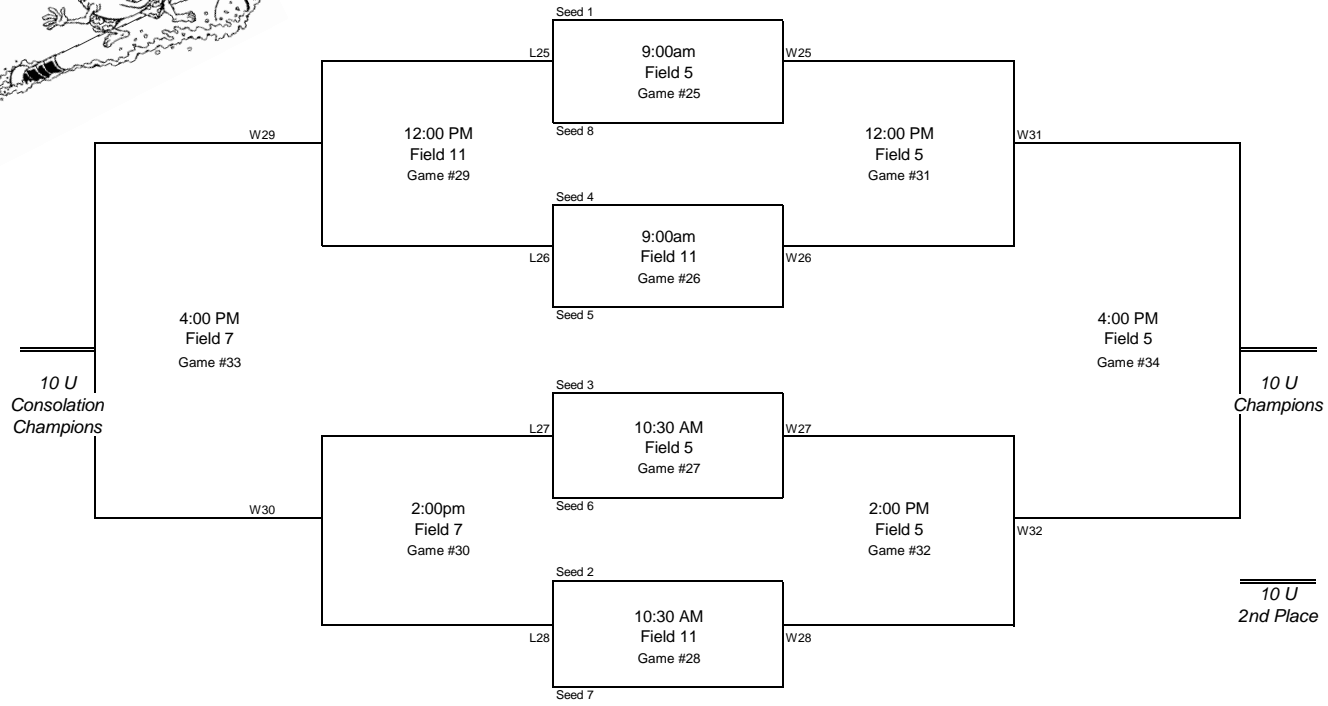

Warren Wipeout 10U Bracket

Sunday 7/25