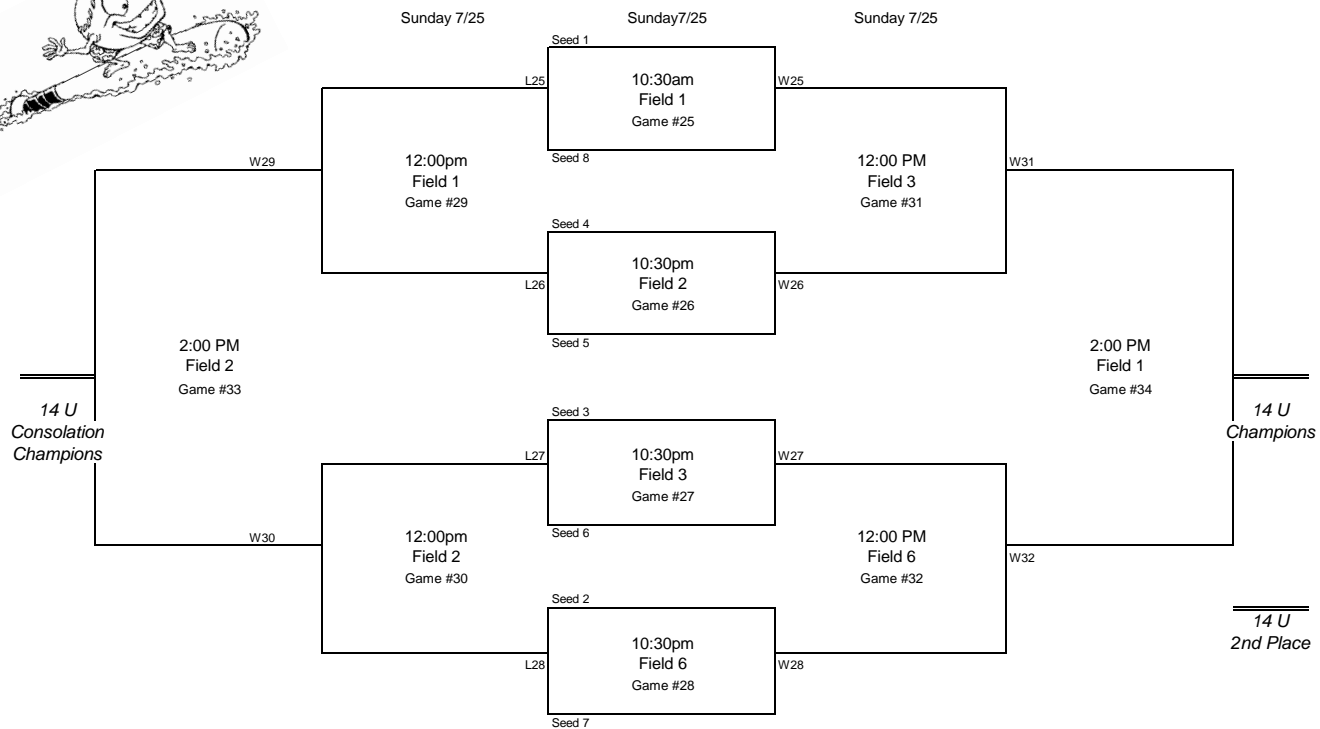

Warren Wipeout 14U Bracket