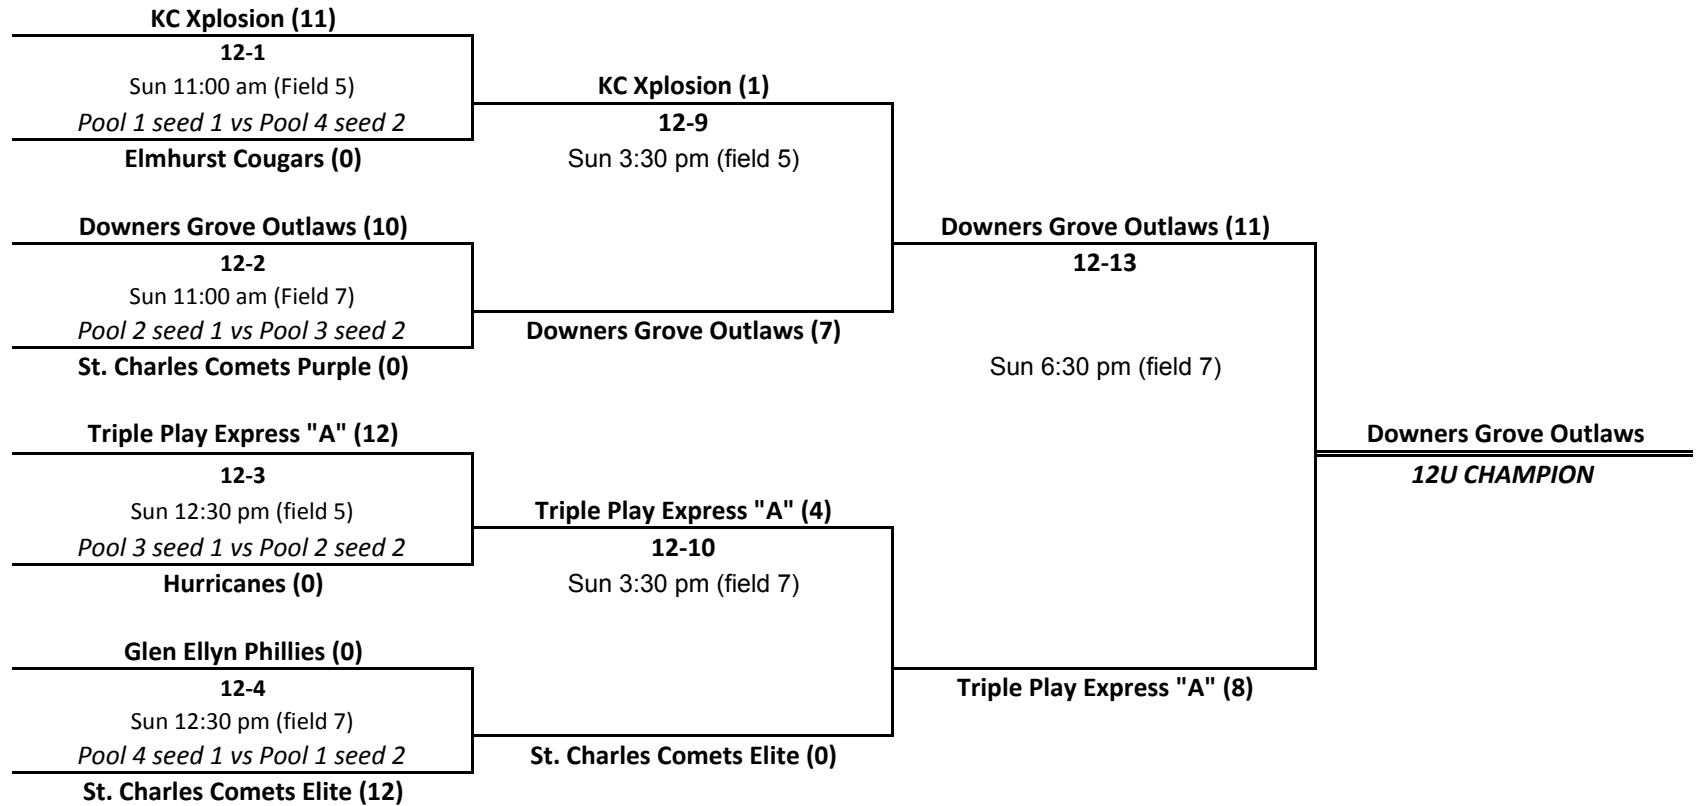

2010 COMET CLASSIC

U12 CHAMPIONSHIP BRACKET

2010 COMET CLASSIC

U12 CONSOLATION BRACKET