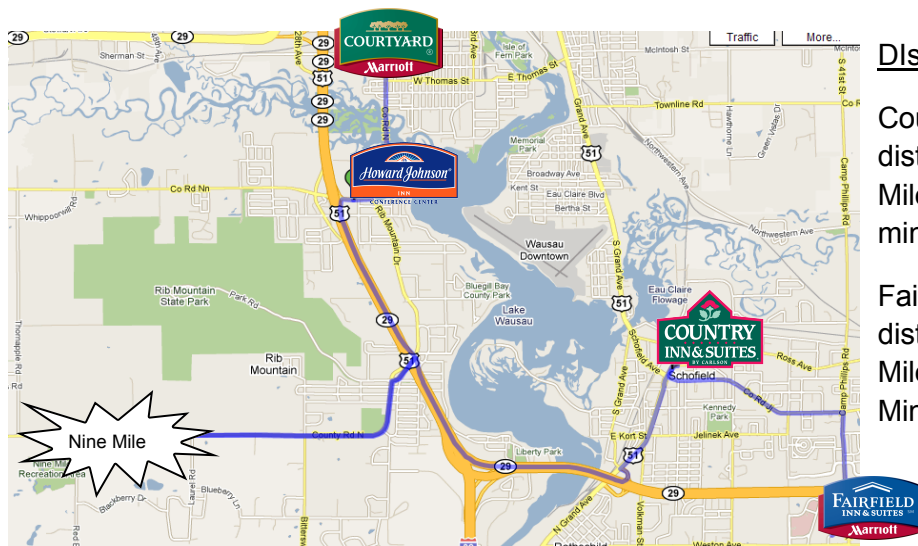

Rewards Program: Gold Points Plus

THIS HOTEL HAS A SMOKE-FREE POLICY

www.countryinns.com/schofieldwi

Distance from Venues:

Courtyard by Marriott
distance from Nine
Mile: 6.9 Miles—13
minutes

Howard Johnson dis-
tance from Nine Mile:
6.9 Miles—13 minutes

Distance from Venues:

Country Inn and Suites
distance from Nine
Mile: 9.7 Miles—19
minutes

Fairfield Inn and Suites
distance from Nine
Mile: 9.7 Miles—19
Minutes