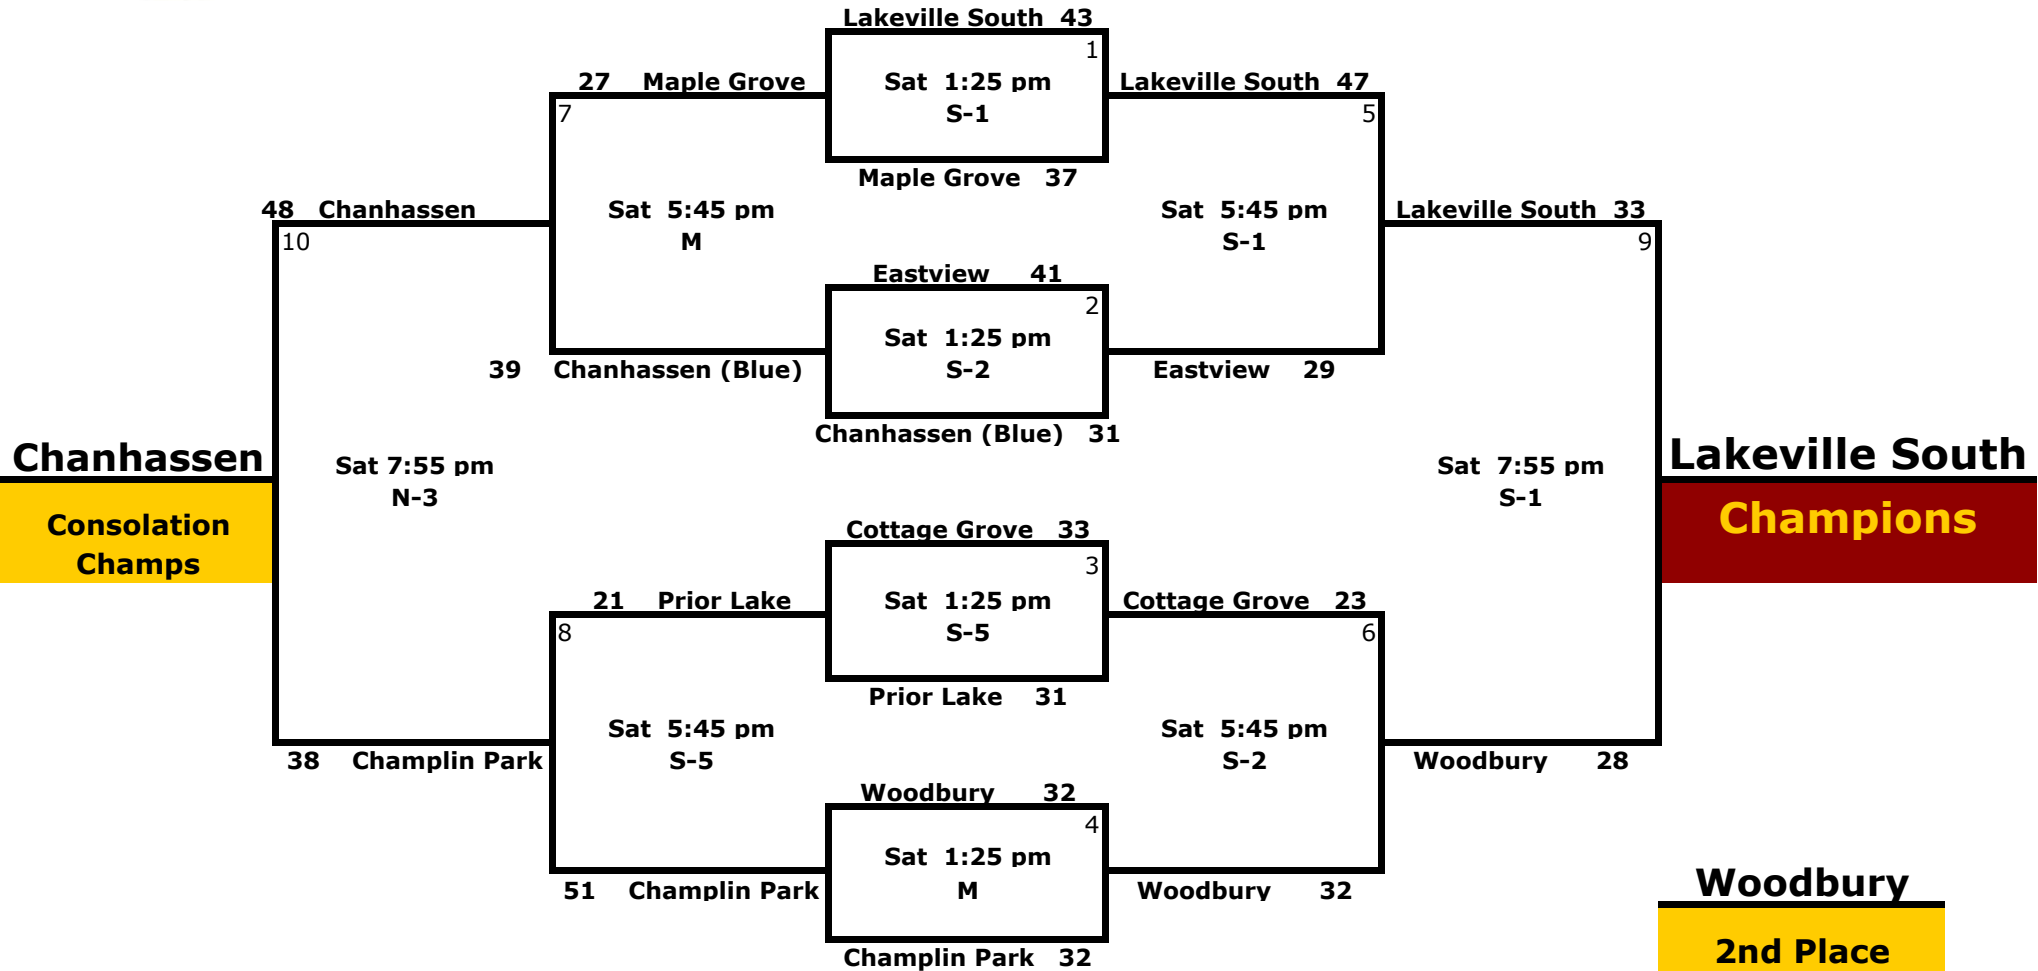

**Lakeville South Cougar Classic**  
January 16 & 17, 2010

**8A Gold**

**Gym Codes**

- S** = South High School
- N** = North High School
- C** = Century Middle School
- K** = Kenwood Middle School
- M** = McGuire Middle School
- TA** = Train America

**Saturday - Bracket**

**46 Maple Grove**  
12 Defeated (7)  
**Sat 7:55 pm**  
**M**  
Defeated (8)  
**34 Prior Lake**

**Maple Grove**  
**Friendship**

**Eastview 21**  
Defeated (5) 11  
**Sat 7:55 pm**  
**S-5**  
Defeated (6)  
**Cottage Grove 42**

**Cottage Grove**  
**3rd Place**