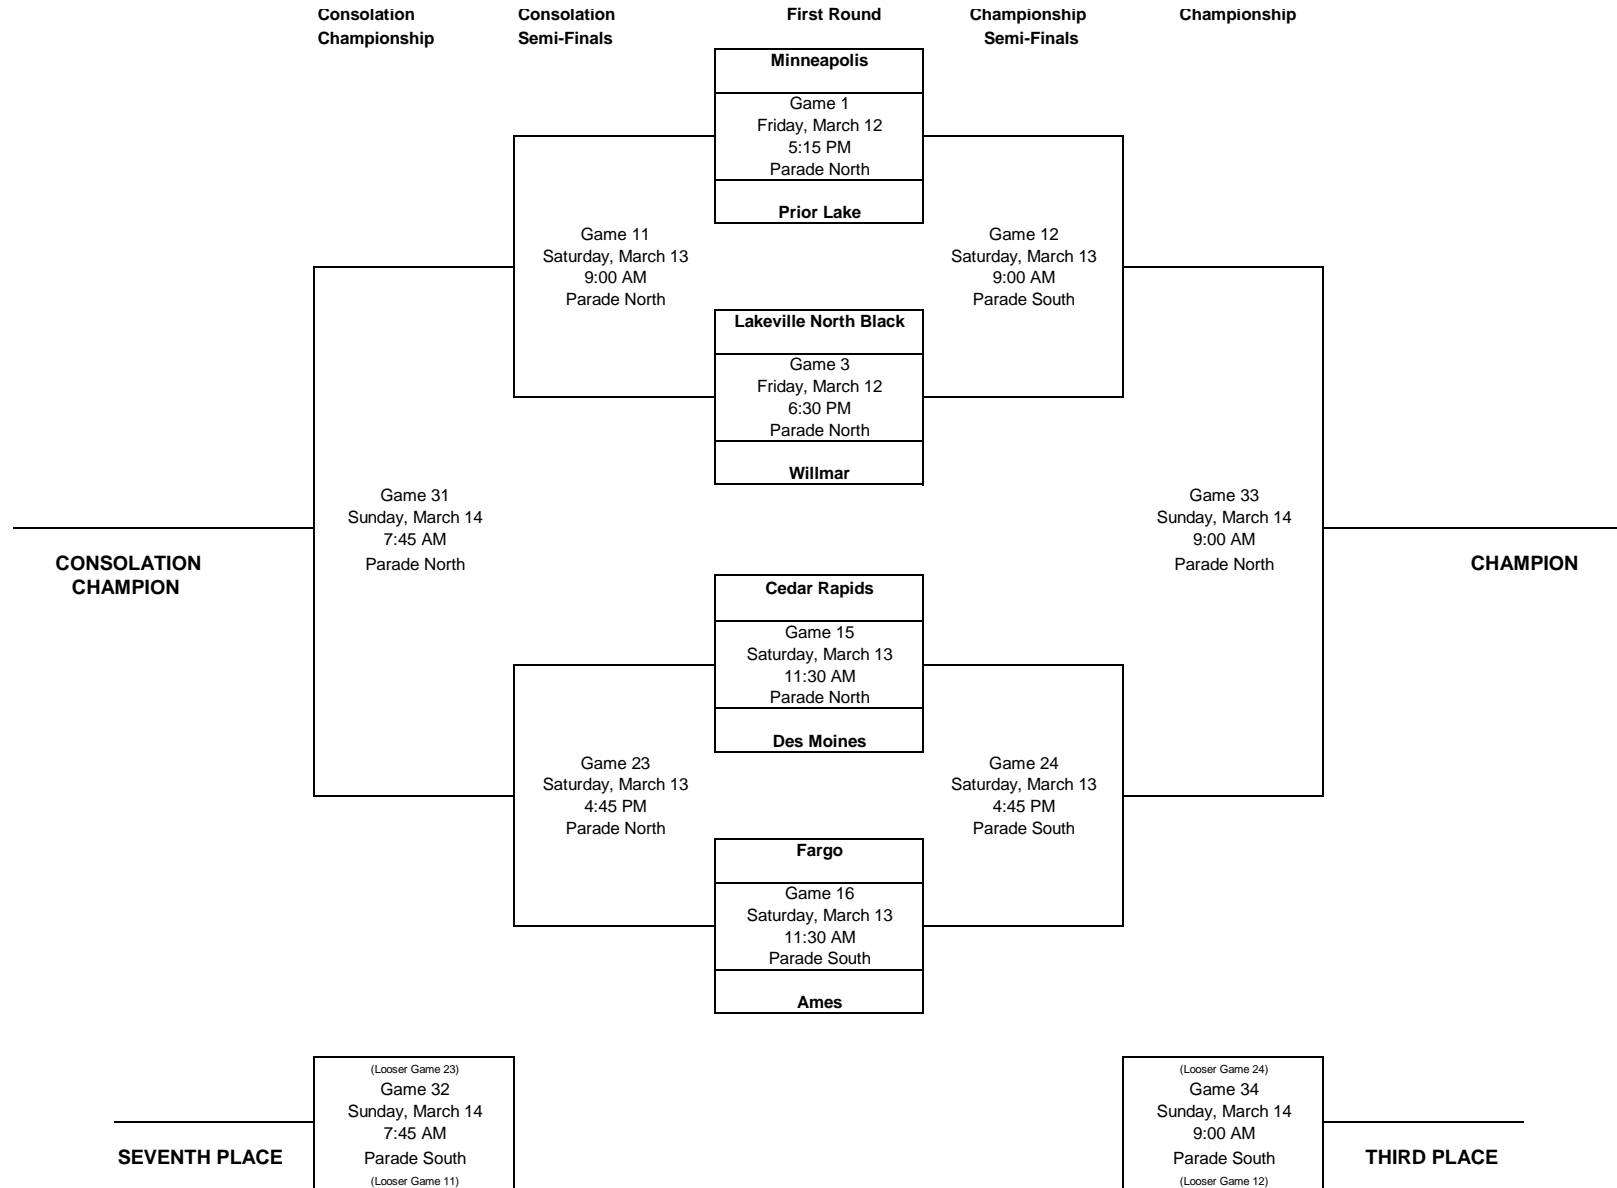

2010 WASHBURN "WINGS OF SPRING" HOCKEY TOURNAMENT

24-Feb

Squirt B

TEAM IN TOP OF BRACKET WEARS WHITE/LIGHT COLOR AS HOME TEAM !