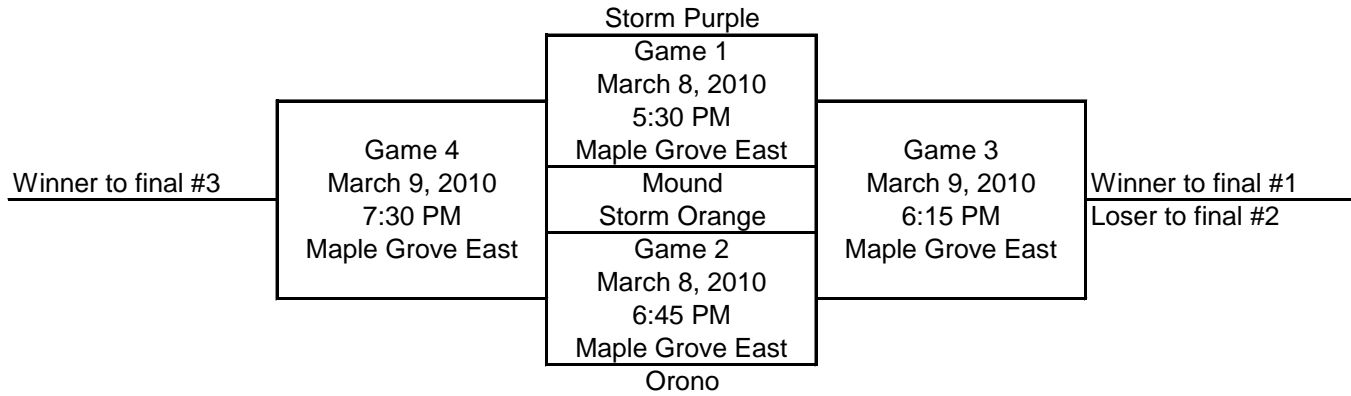

Minnesota Hockey District Three

Level: Peewee C

Date: March 8-18, 2010

Host: Osseo Maple Grove

Red Division

Blue Division

Game #	Team	Team	Date / Time / Location
Game 5	OMG	ARM/CP	March 8, 2010 8:00 PM Maple Grove West
Game 6	WAY	OMG	March 9, 2010 8:00 PM Maple Grove West
Game 7	ARM/CP	WAY	March 11, 2010 7:45 PM Maple Grove West

Team	W/T/L Points	Fair Play Points	Total Points

Finals				
Game	Time	Date	Arena	Teams
Consolation	5:15 PM	12-Mar	MG W	
3rd Place	6:45 PM	12-Mar	MG W	
Championship	8:15 PM	12-Mar	MG W	