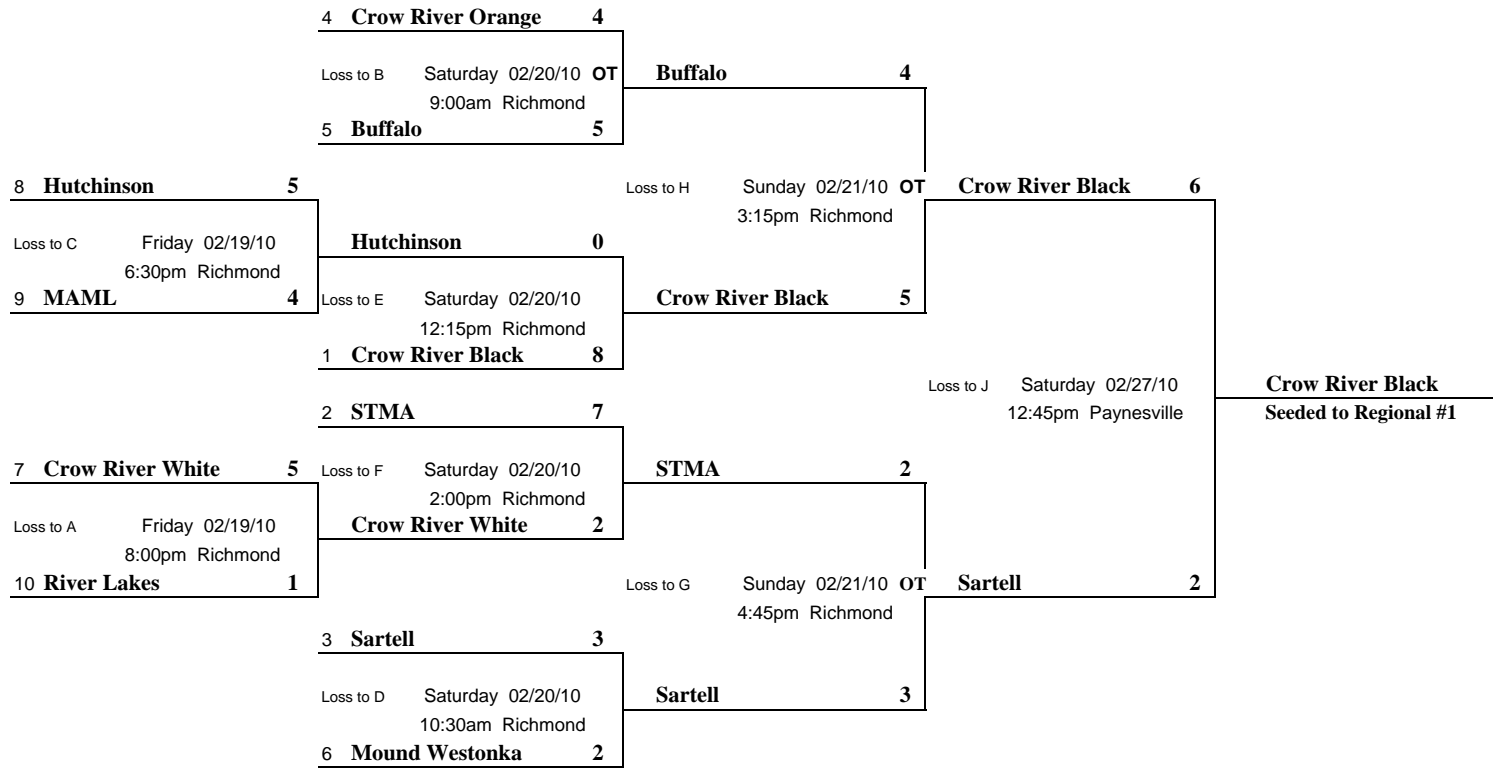

District 5 2009 / 2010 Play-Offs

Pee Wee B

Pee Wee B #2 Seed Bracket