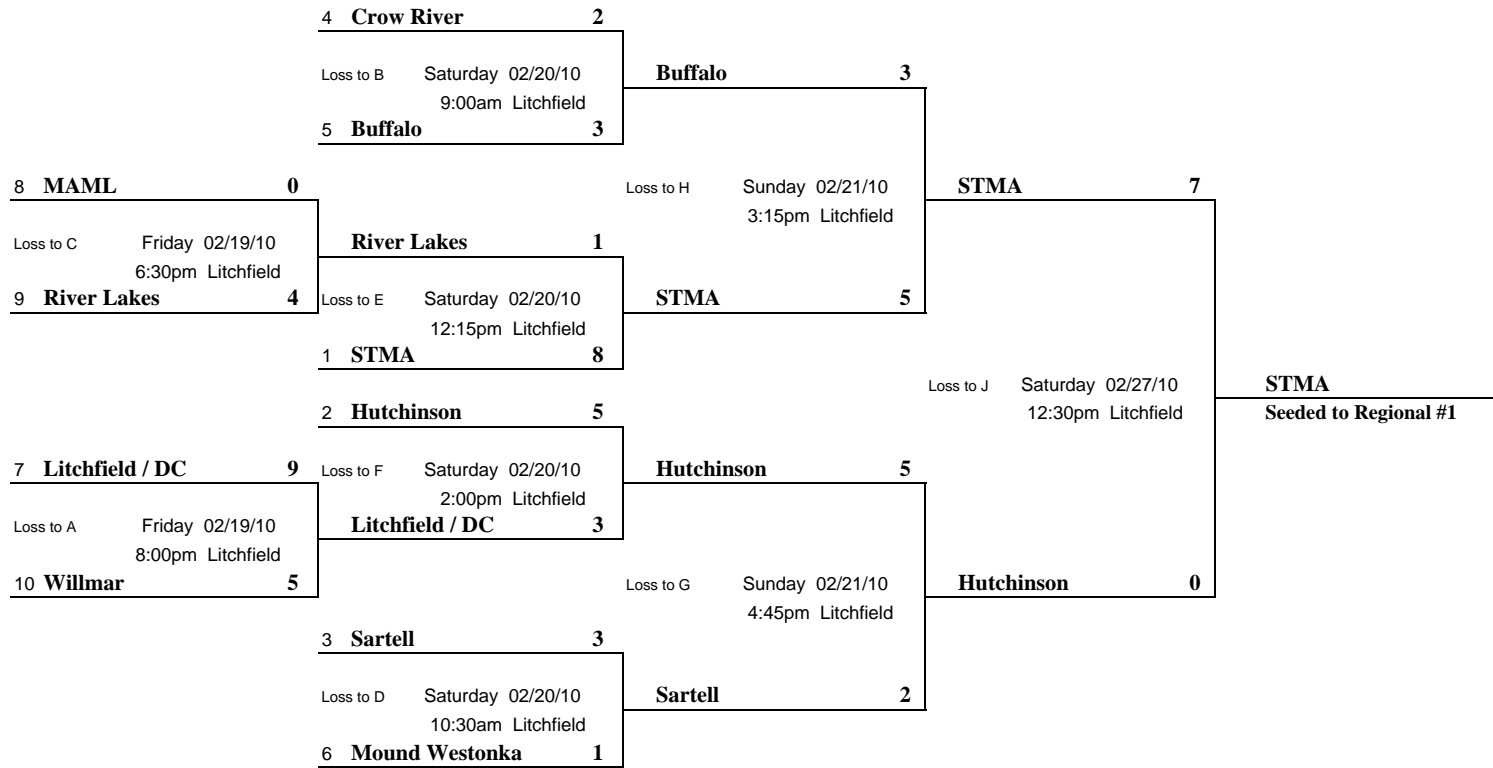

District 5 2009 / 2010 Play-Offs

Pee Wee A

Pee Wee A #2 Seed Bracket