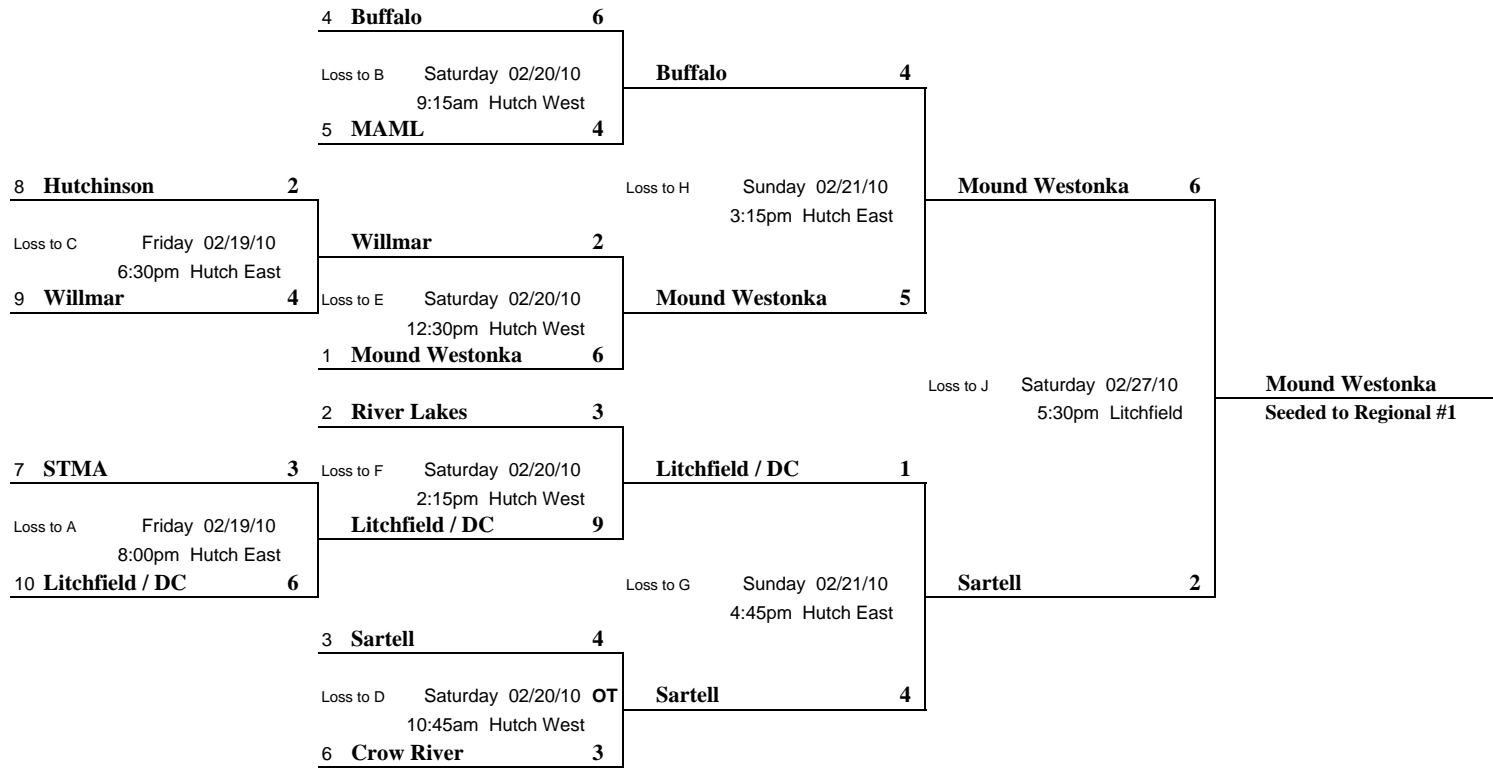

District 5 2009 / 2010 Play-Offs

Bantam A

Bantam A #2 Seed Bracket