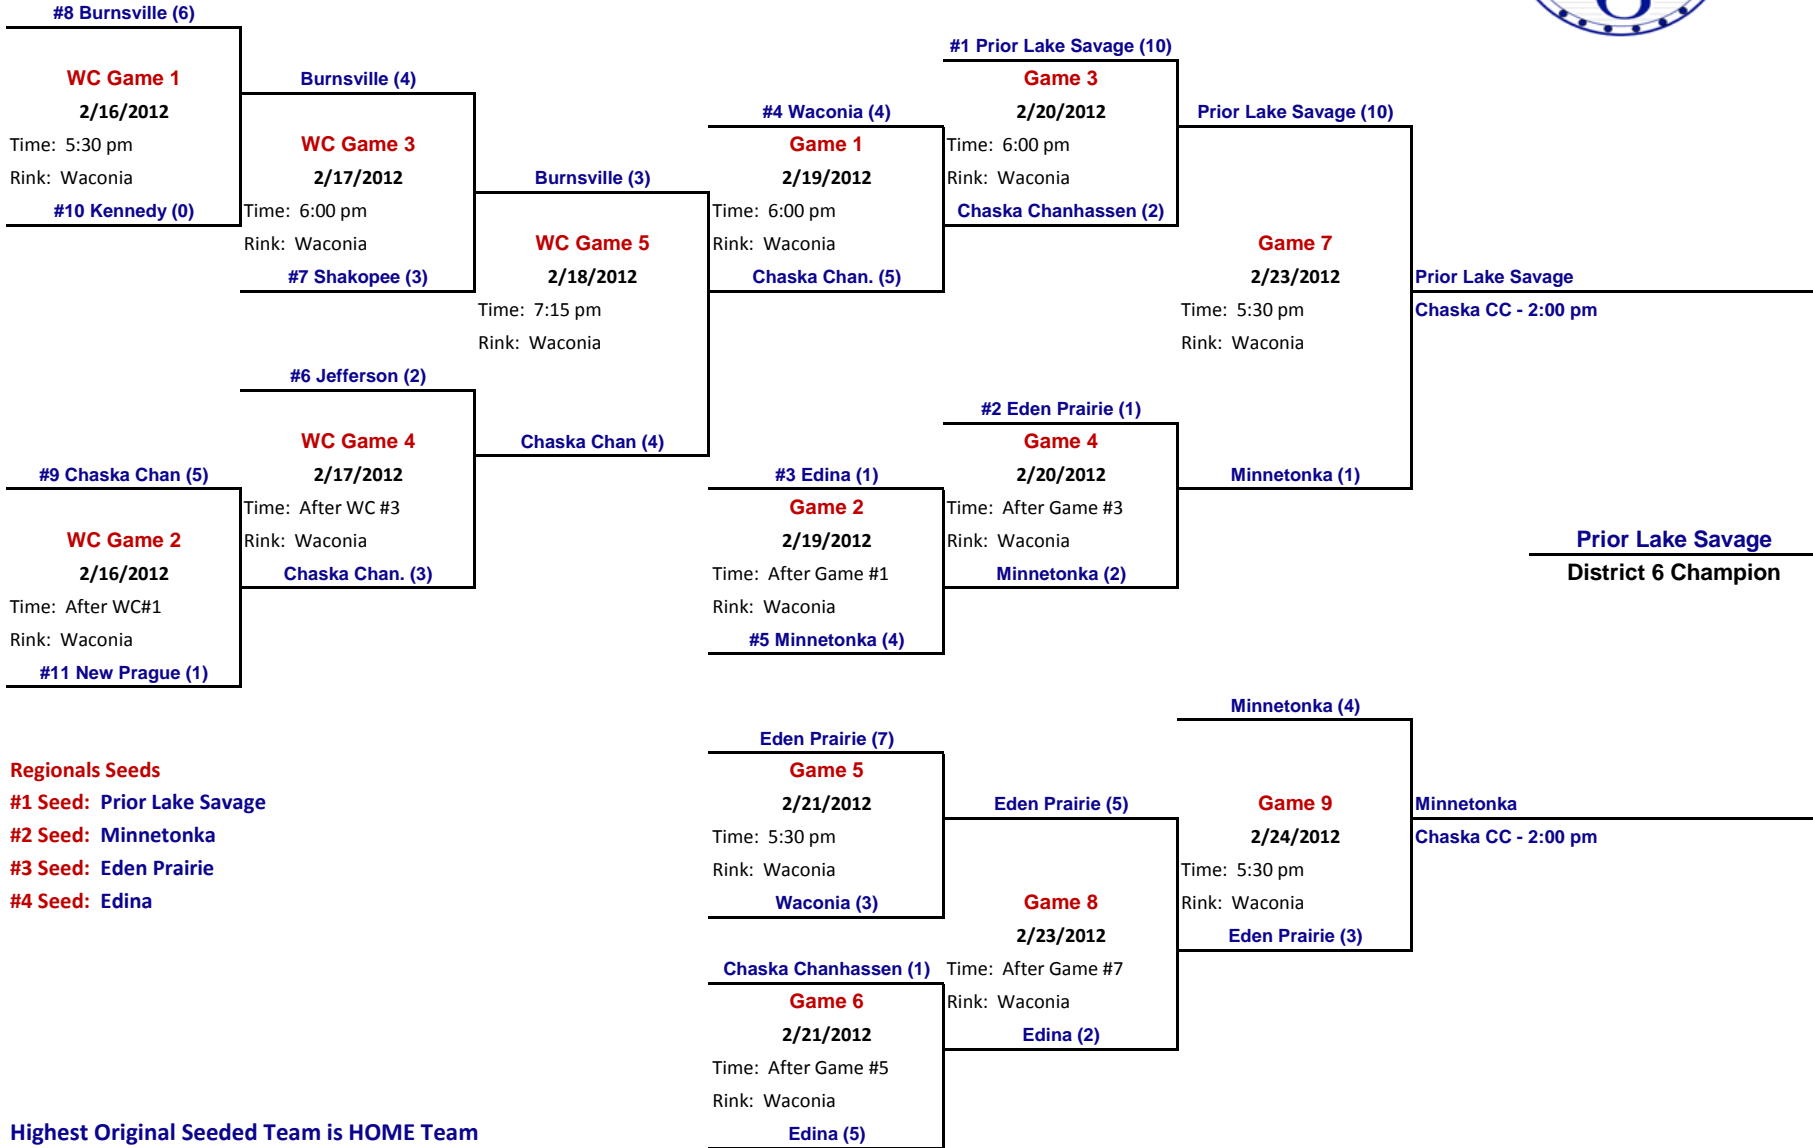

District 6 Peewee A Playoffs

HOST: Waconia ARENA: Waconia Ice Arena

February 16 - 26, 2012

Regionals Seeds

- #1 Seed: Prior Lake Savage**
- #2 Seed: Minnetonka**
- #3 Seed: Eden Prairie**
- #4 Seed: Edina**

Highest Original Seeded Team is HOME Team