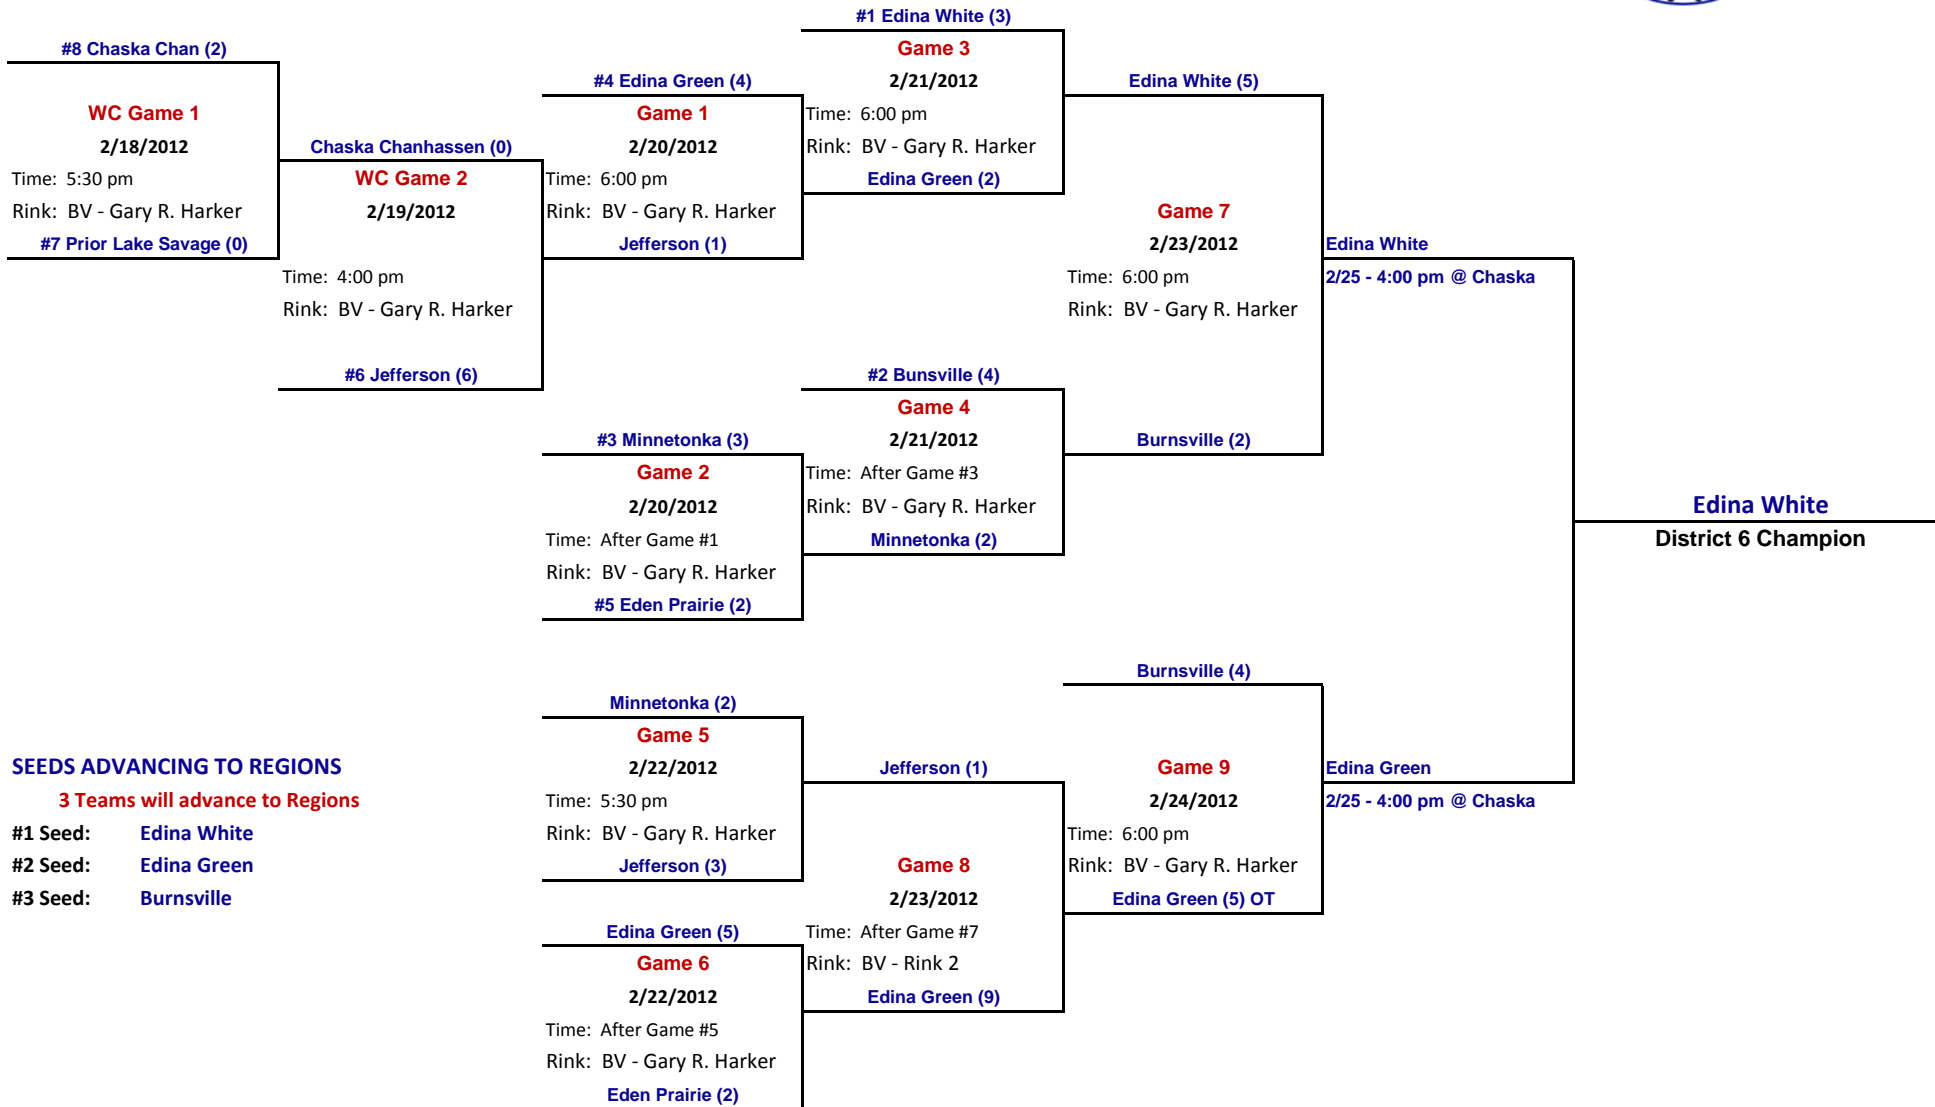

District 6 Bantam B1 Playoffs

HOST: Burnsville ARENA: Burnsville Ice Arena

February 18 - 26, 2012

SEEDS ADVANCING TO REGIONS

3 Teams will advance to Regions

#1 Seed: Edina White

#2 Seed: Edina Green

#3 Seed: Burnsville

Highest original seeded team is HOME team