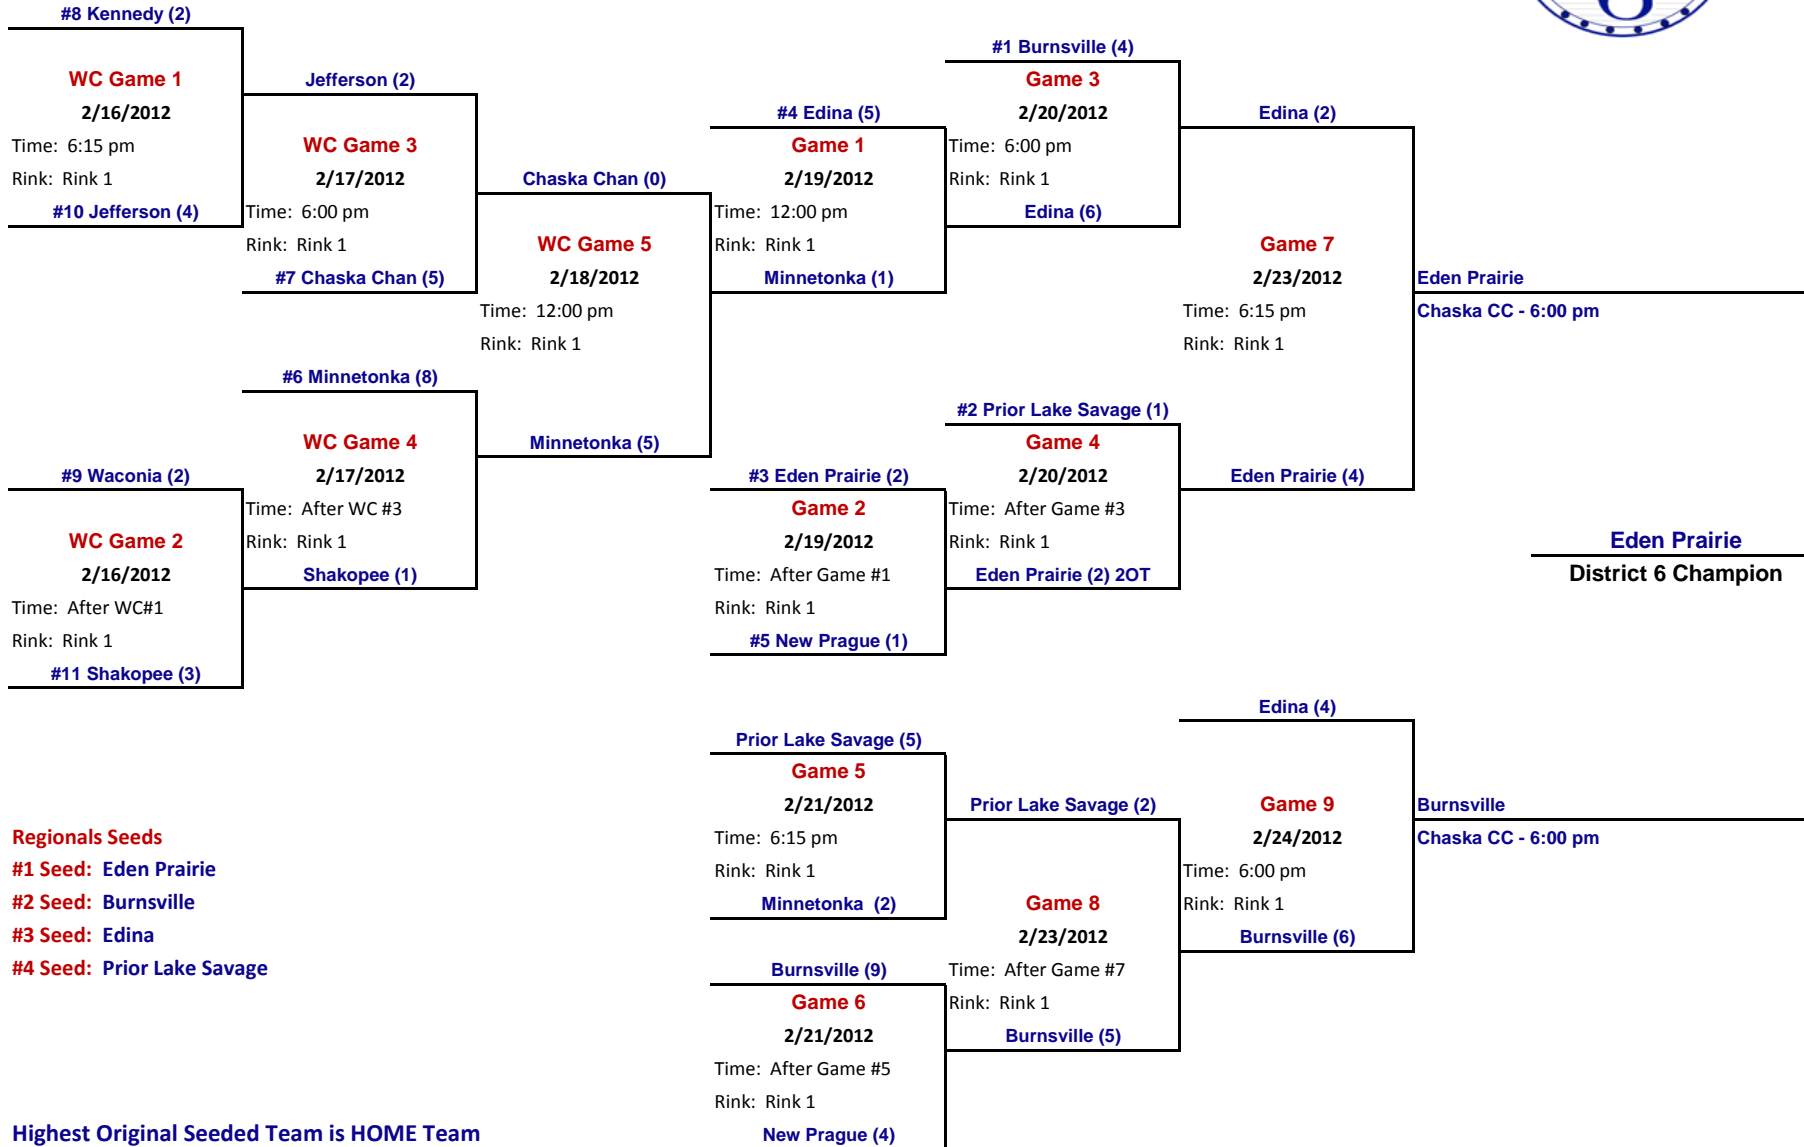

District 6 Bantam A Playoffs

HOST: Chaska/Chanhassen ARENA: Chaska Community Center

February 16 - 26, 2012

Regionals Seeds

- #1 Seed: Eden Prairie
- #2 Seed: Burnsville
- #3 Seed: Edina
- #4 Seed: Prior Lake Savage

Highest Original Seeded Team is HOME Team