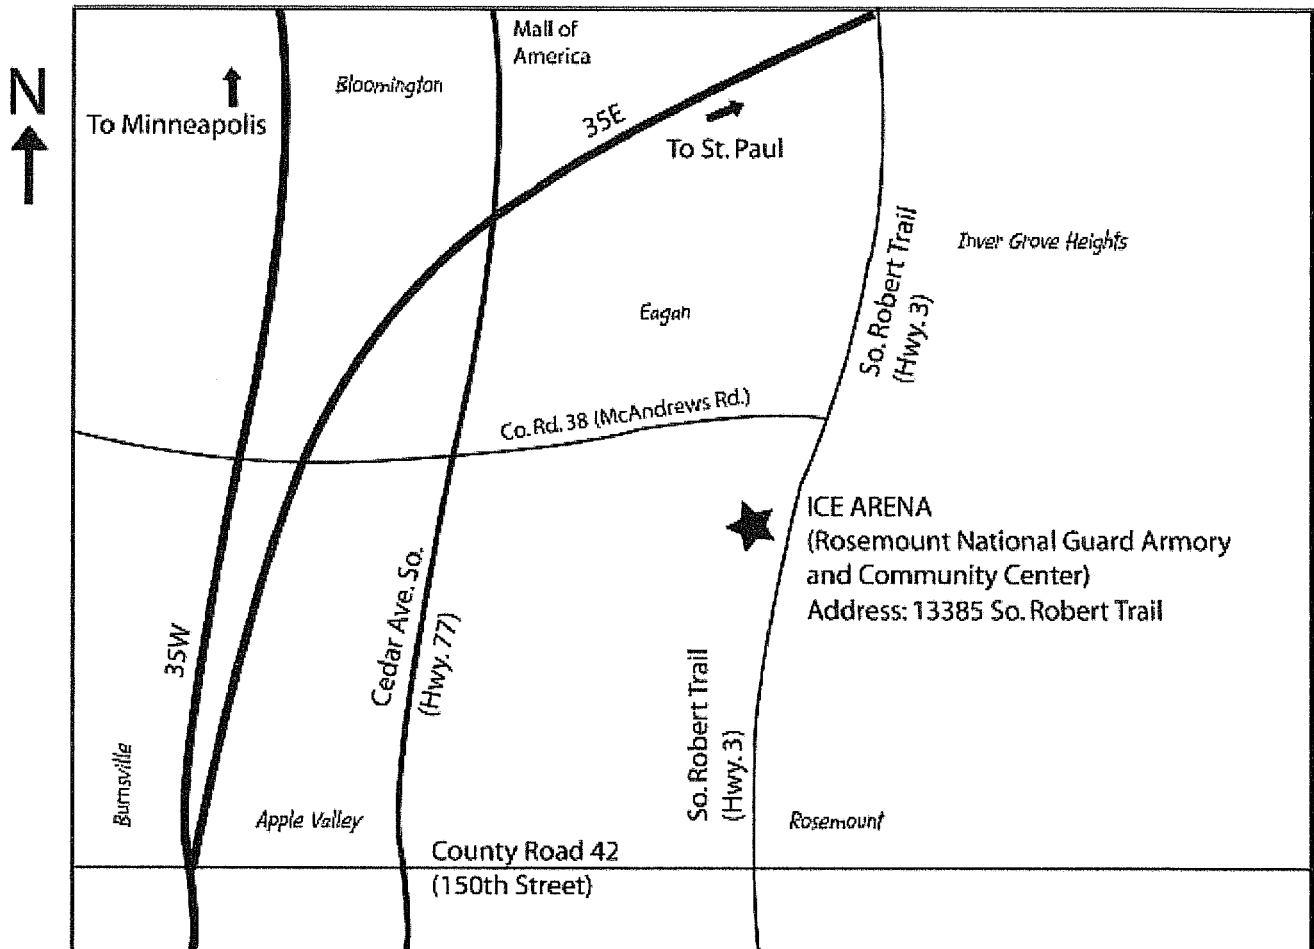

**Rosemount National Guard Armory and Community Center
(Rosemount Ice Arena)**

13385 South Robert Trail • Rosemount, MN 55068

Phone: 651-322-6000

* **NOTE:** The Rosemount Ice Arena is on the backside of the Community Center. All teams and spectators **must enter through the South doors** (Upper level of the Ice Arena).