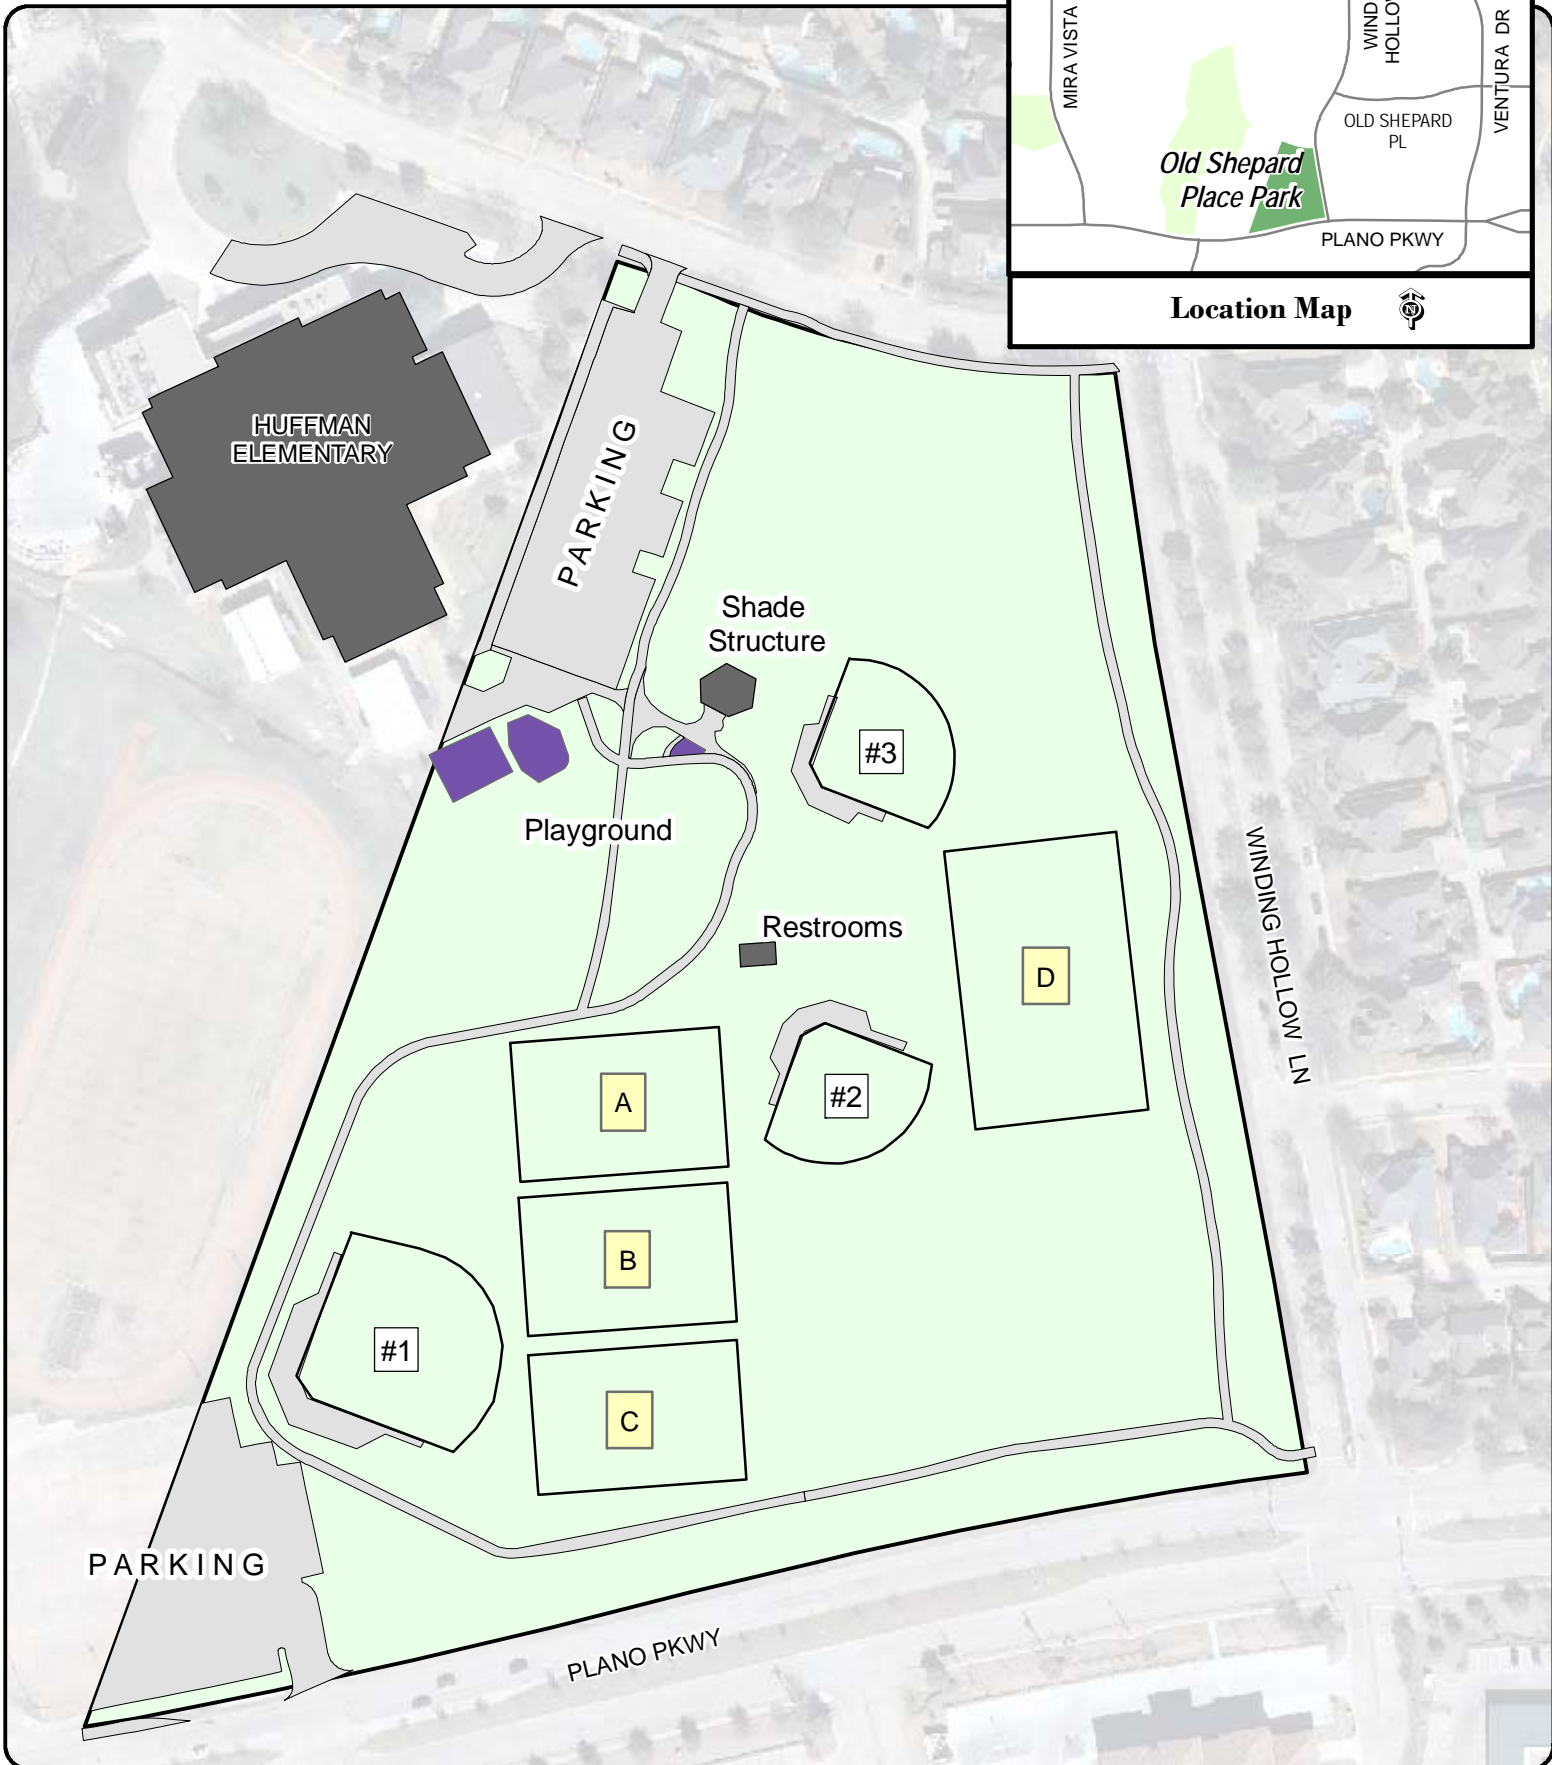

Plano - Fall Soccer 2008

# Old Shepard Place Park

1301 Winding Hollow Lane

Location Map

C:\Athletics\2008\Old Shepard Place Park Fall 2008.mxd tlb 8/26/08

Note: This map is for abstract purposes only. Map is void after Dec. 31, 2008

\*Field use by schedule or reservation only.

PLEASE...do not park on streets and respect neighborhood integrity.