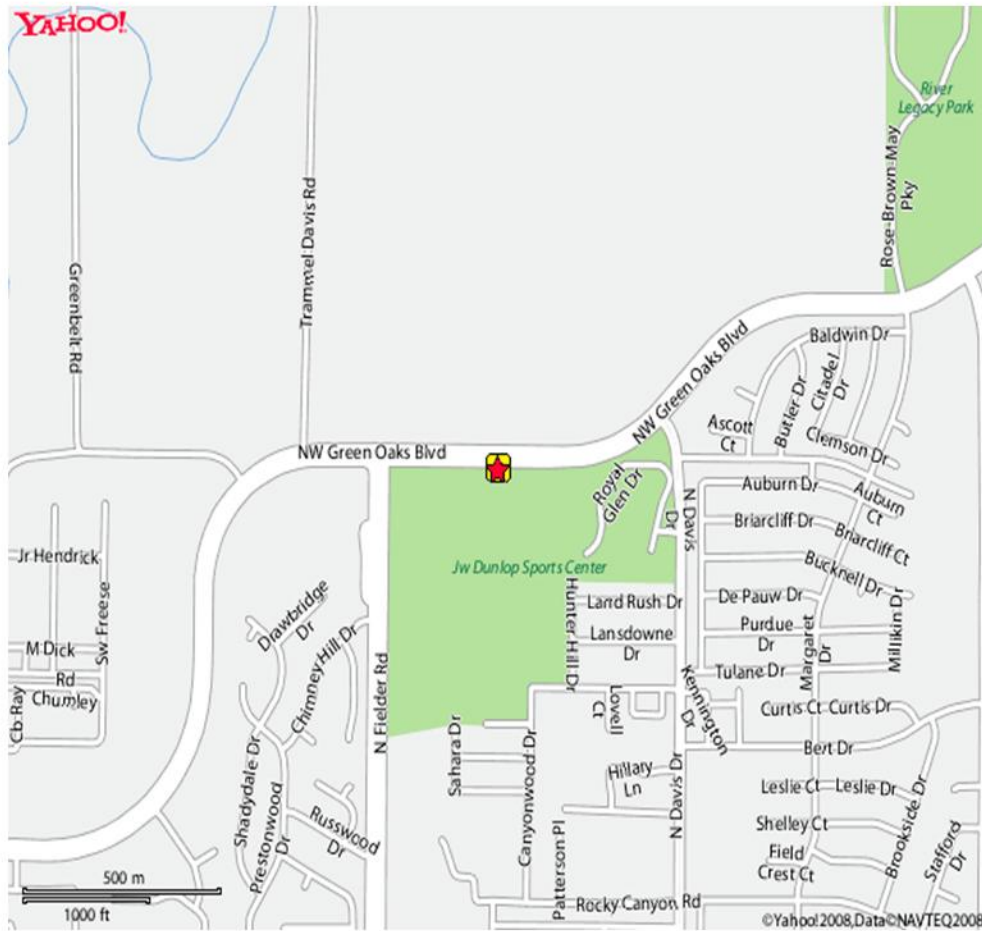

JW Dunlop Park Ages 9-10 and 11-12

Parking for the field is off of Fielder. This is a small lot so come early to games.
Additional parking is at the adjacent park, entrance off of Green Oaks.