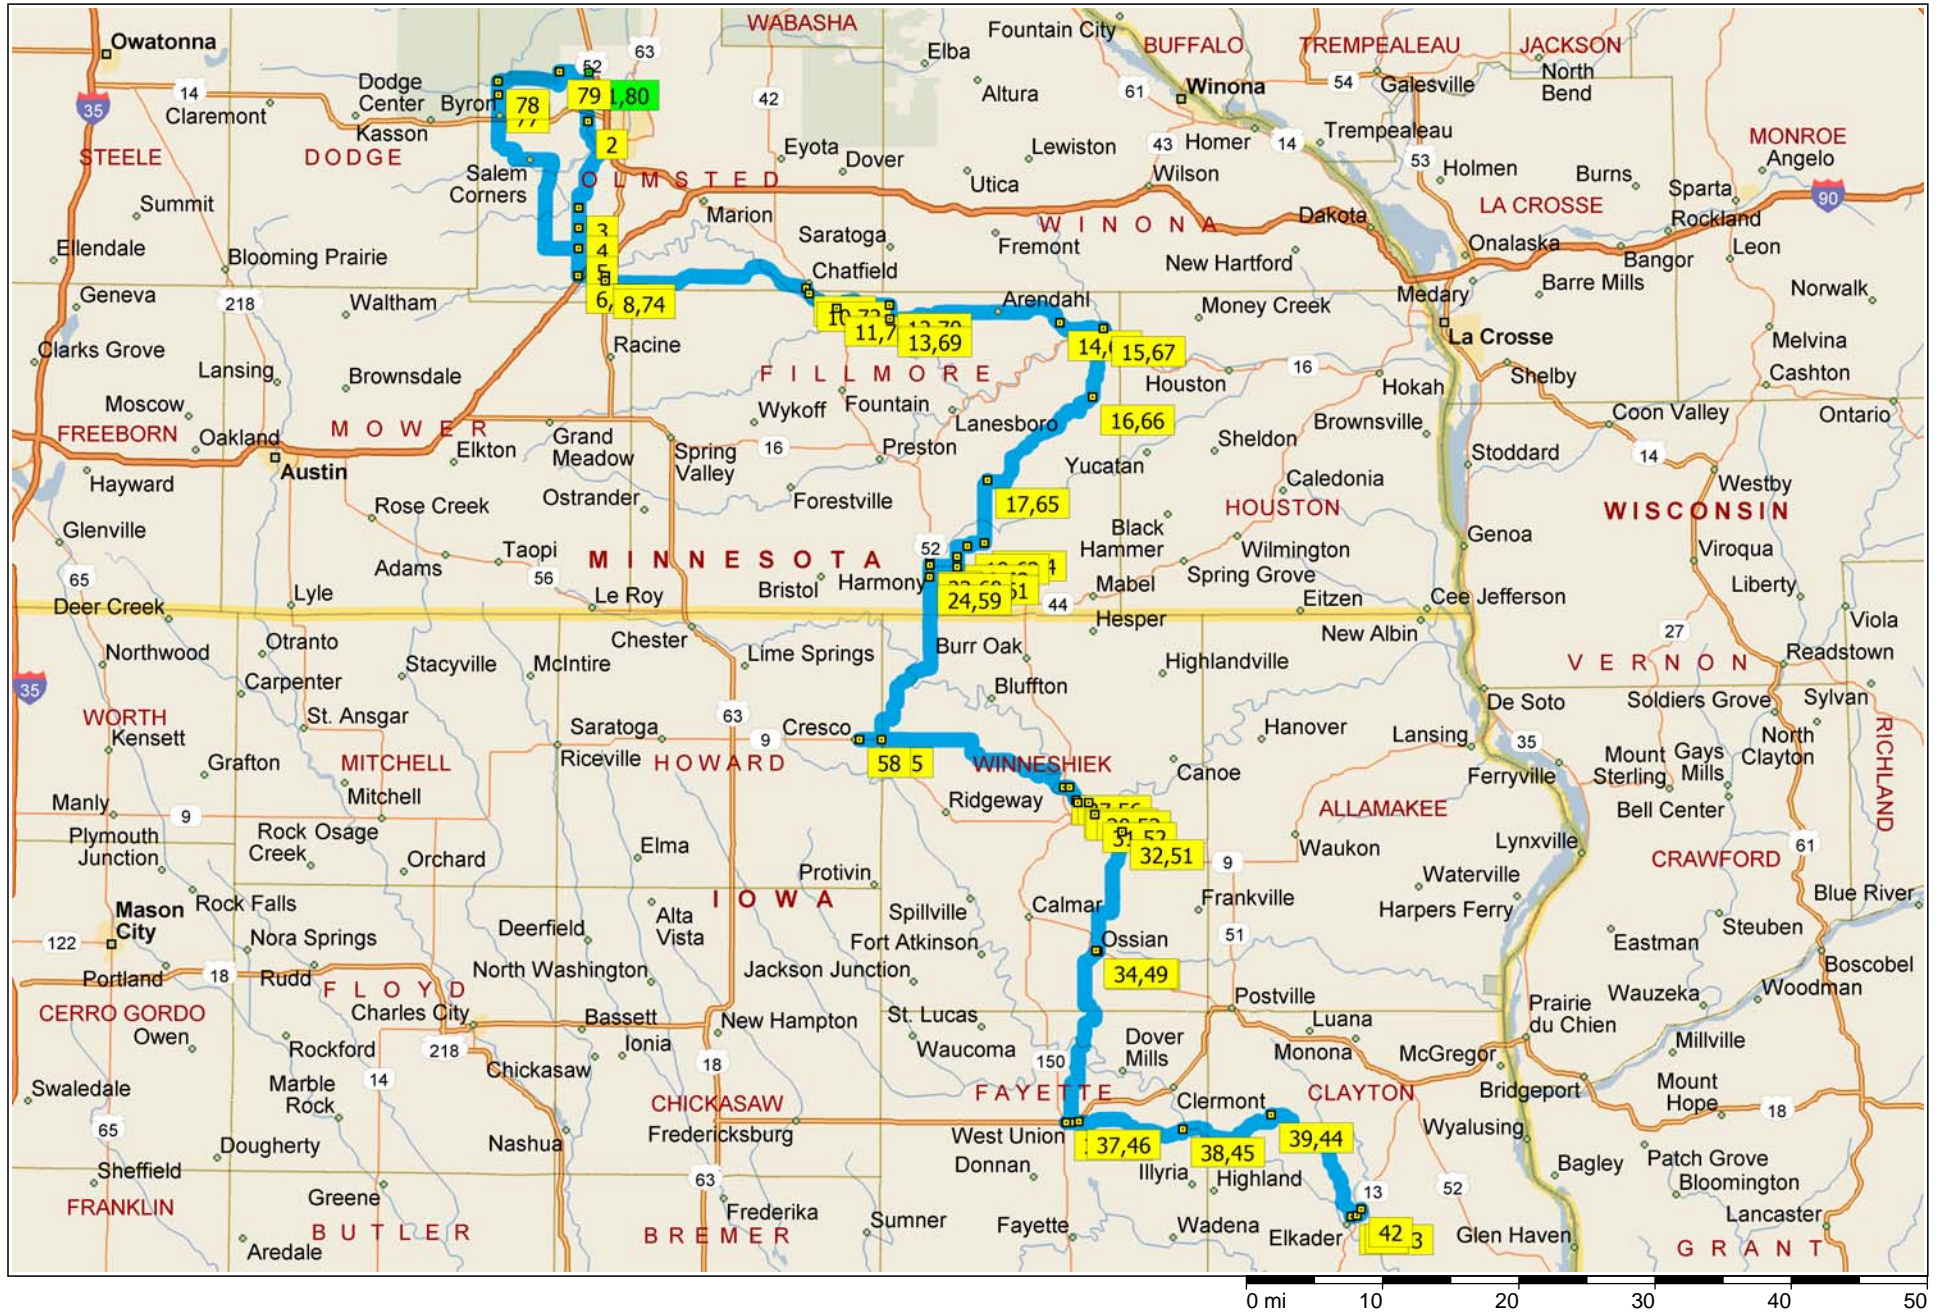

Rochester 2010 600k MAP

Copyright © and (P) 1988–2007 Microsoft Corporation and/or its suppliers. All rights reserved. <http://www.microsoft.com/streets/>
 Certain mapping and direction data © 2007 NAVTEQ. All rights reserved. The Data for areas of Canada includes information taken with permission from Canadian authorities, including: © Her Majesty the Queen in Right of Canada, © Queen's Printer for Ontario. NAVTEQ and NAVTEQ ON BOARD are trademarks of NAVTEQ. © 2007 Tele Atlas North America, Inc. All rights reserved. Tele Atlas and Tele Atlas North America are trademarks of Tele Atlas, Inc.