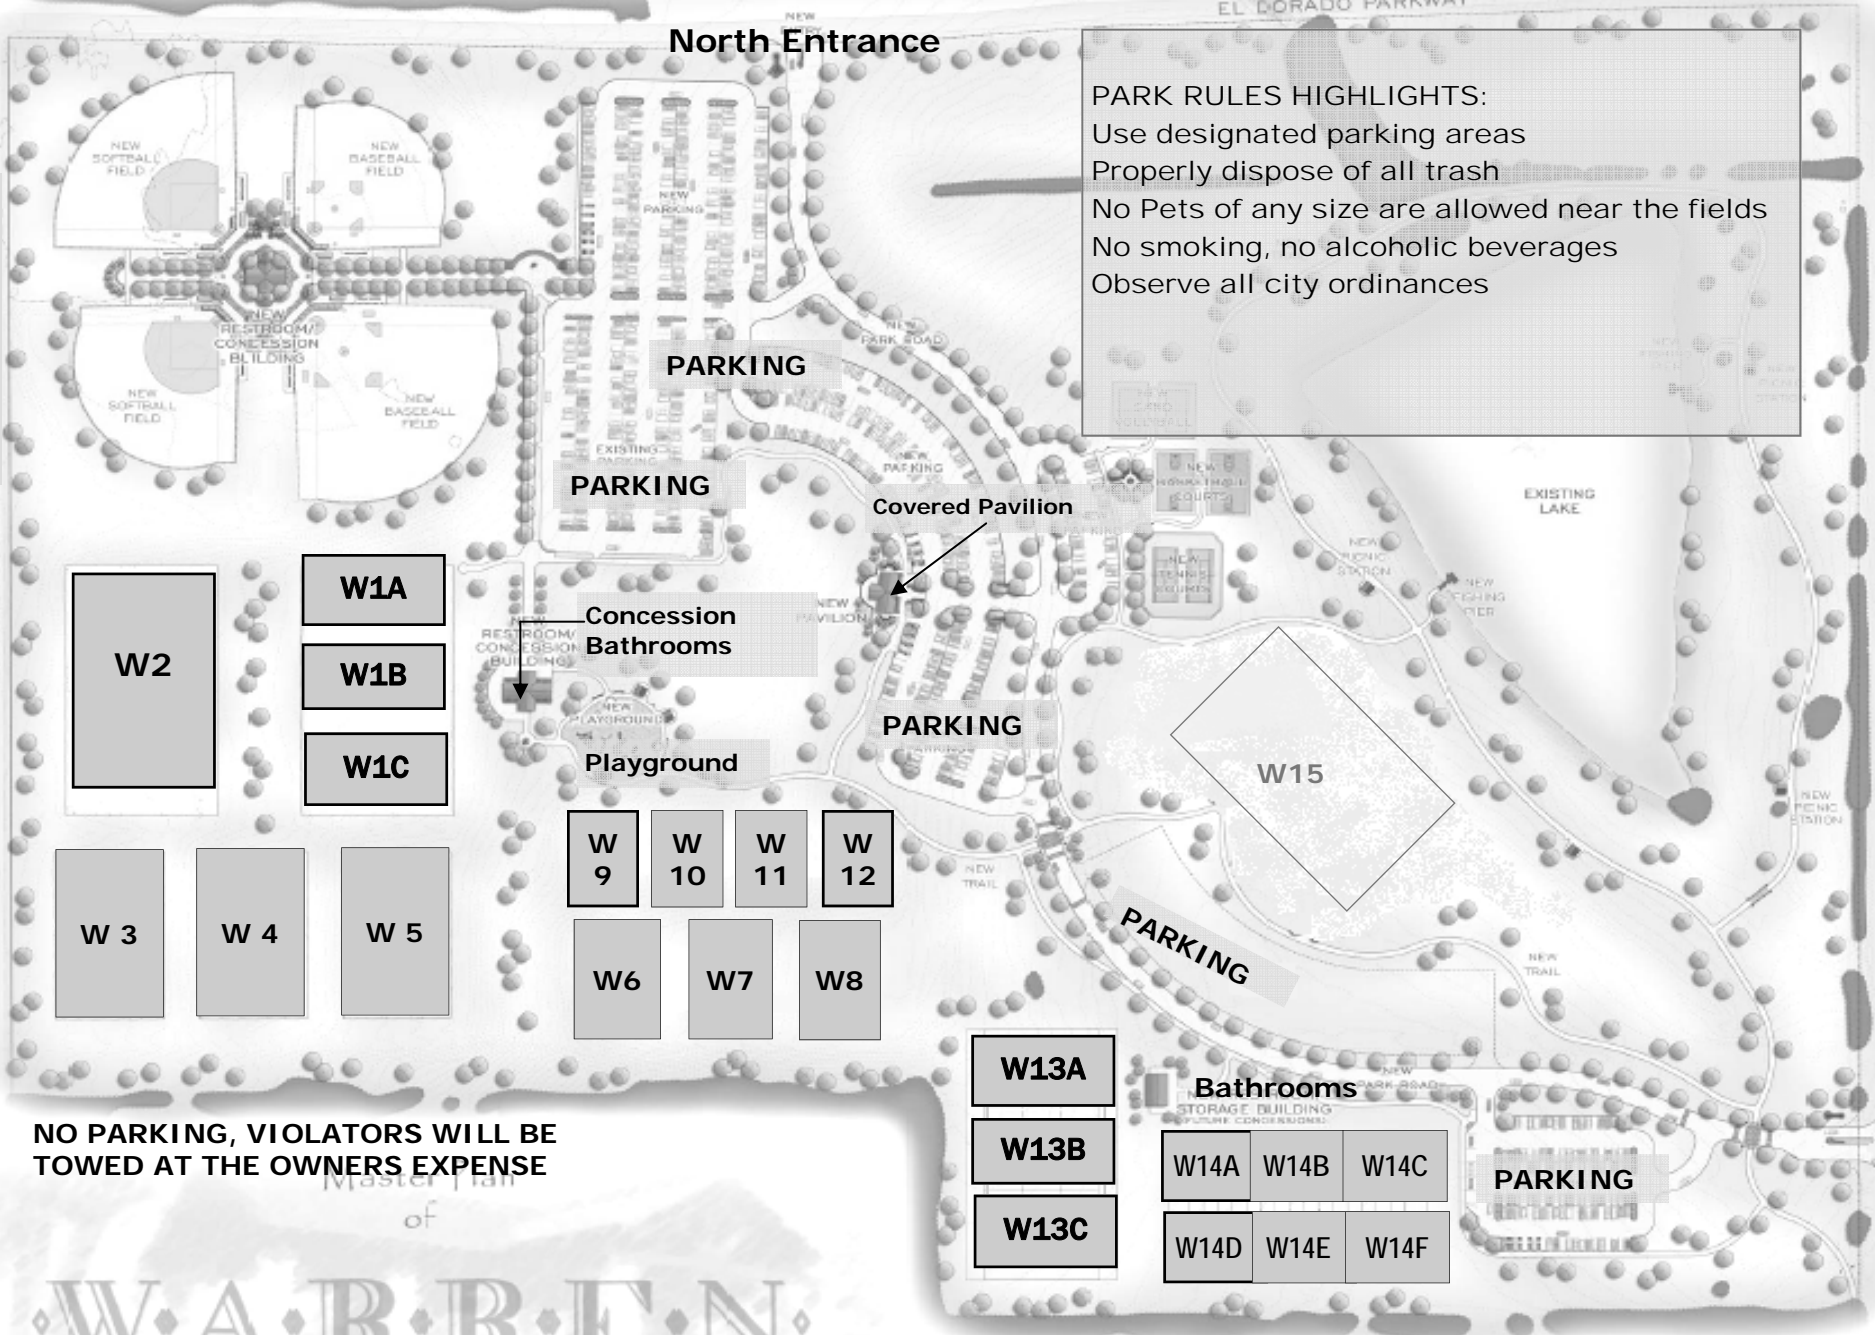

← Eldorado Parkway

North Entrance

PARK RULES HIGHLIGHTS:
 Use designated parking areas
 Properly dispose of all trash
 No Pets of any size are allowed near the fields
 No smoking, no alcoholic beverages
 Observe all city ordinances

North County Road

NO PARKING, NO STOPPING, NO DROPOFFS

Rogers Road

East Entrance

NO PARKING, VIOLATORS WILL BE TOWED AT THE OWNERS EXPENSE

WARREN FIELD SPORTS COMPLEX

CITY OF FRISCO parks & recreation department

Spring 2009
 Warren Field Map
 Do not park on
 North County Road or Sunflower Way