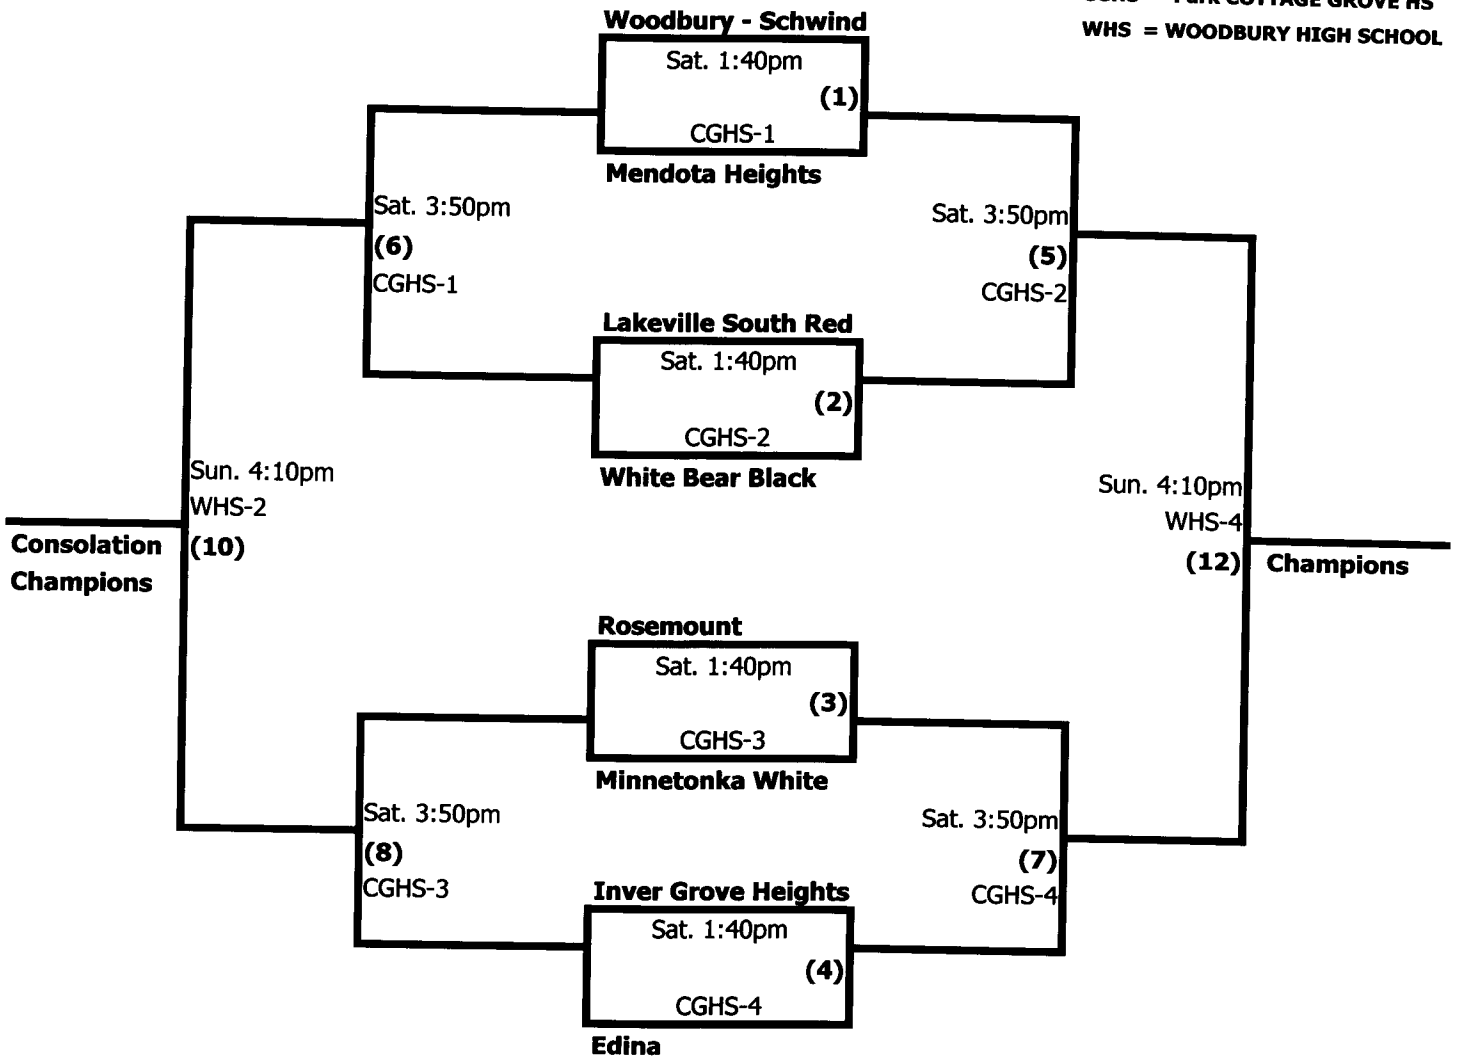

WOODBURY ROYAL RUMBLE - GIRLS BASKETBALL TOURNNEY

Saturday, Jan. 29 through Sunday, Jan. 30, 2011

8B BLUE

CGHS = Park COTTAGE GROVE HS
WHS = WOODBURY HIGH SCHOOL

Friendship Game

(Defeated 6)
Sat. 7:15pm, WMS-A
(9)
(Defeated 8)

(Defeated 5)
Sun. 4:10pm, WHS-3
(11) **3rd Place**
(Defeated 7)