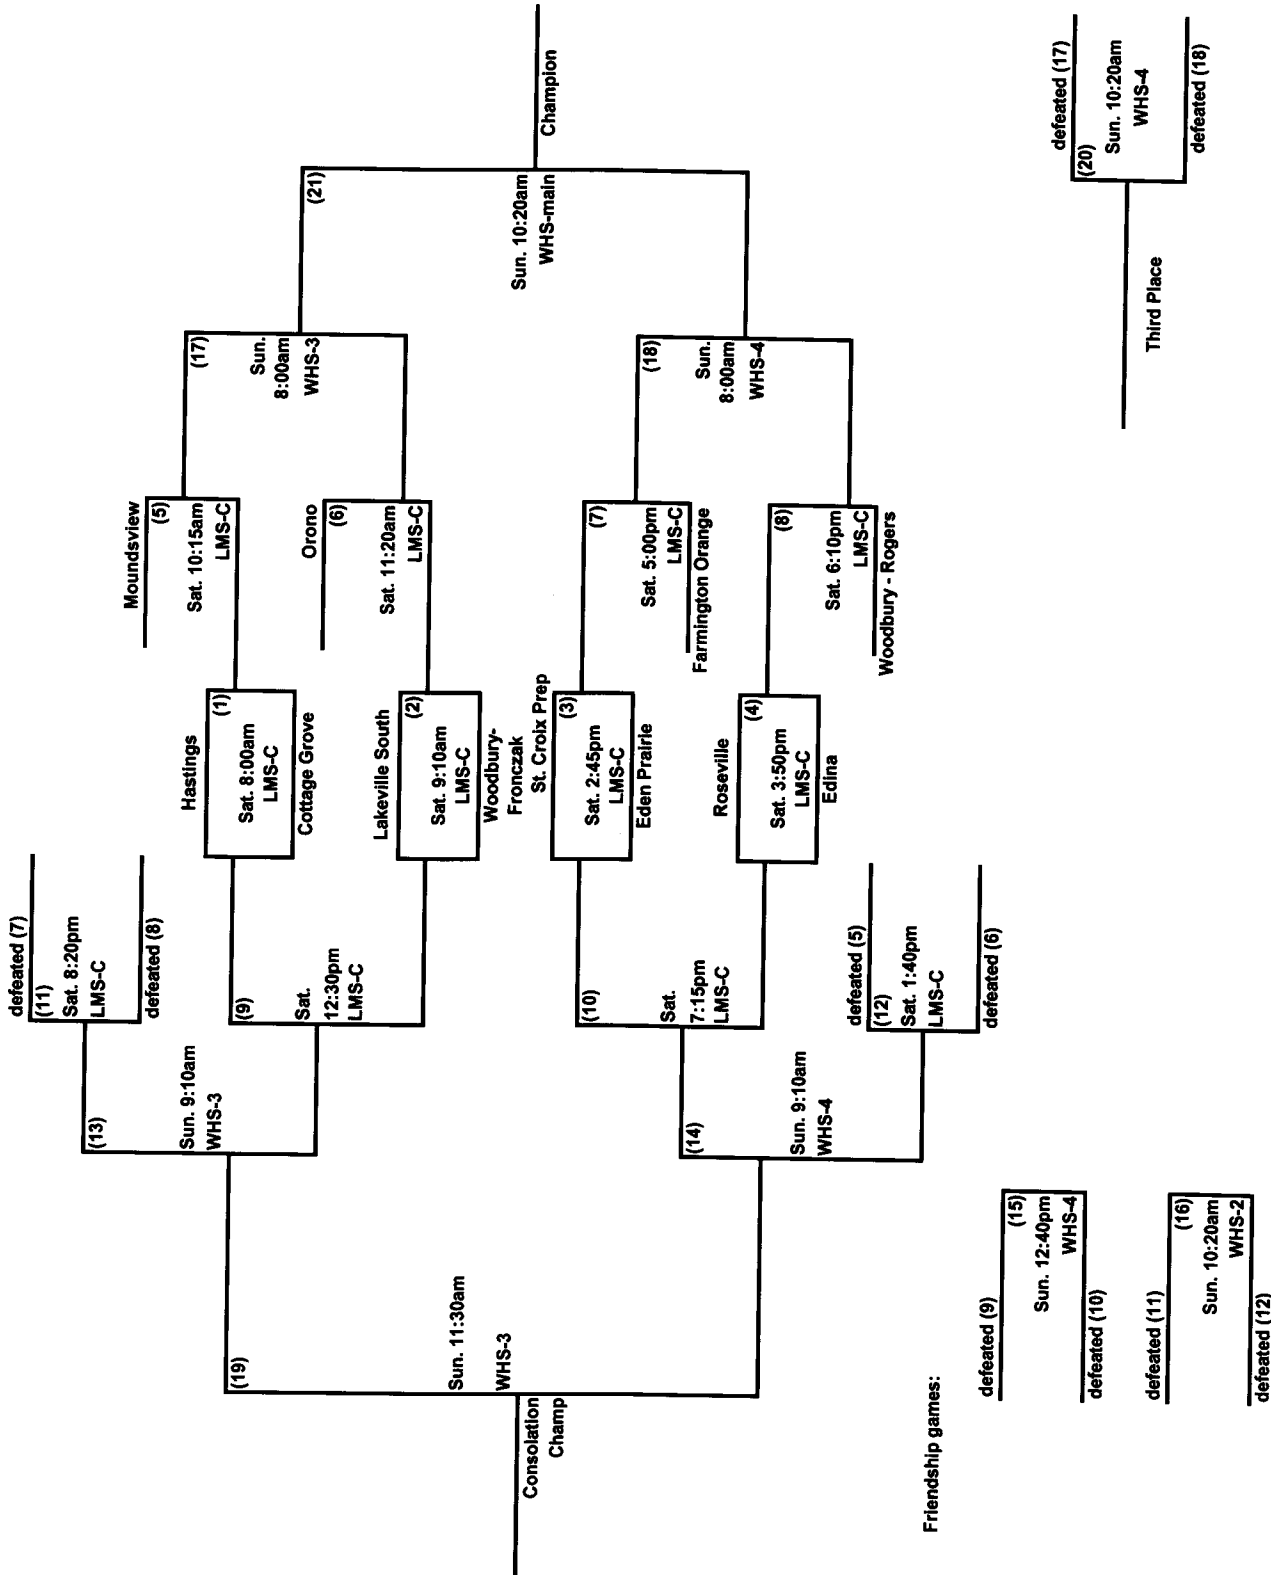

WOODBURY ROYAL RUMBLE - GIRLS BASKETBALL TOURNAMENT

Saturday, Jan. 29 through Sunday, Jan. 30, 2011

8C BRACKET

WHS = WOODBURY HIGH SCHOOL
LMS = LAKE MIDDLE SCHOOL

Friendship games:

- defeated (9) vs (15) Sun. 12:40pm WHS-4
- defeated (10) vs (16) Sun. 10:20am WHS-2
- defeated (11) vs (17) Sun. 10:20am WHS-4
- defeated (12) vs (18) Sun. 10:20am WHS-4