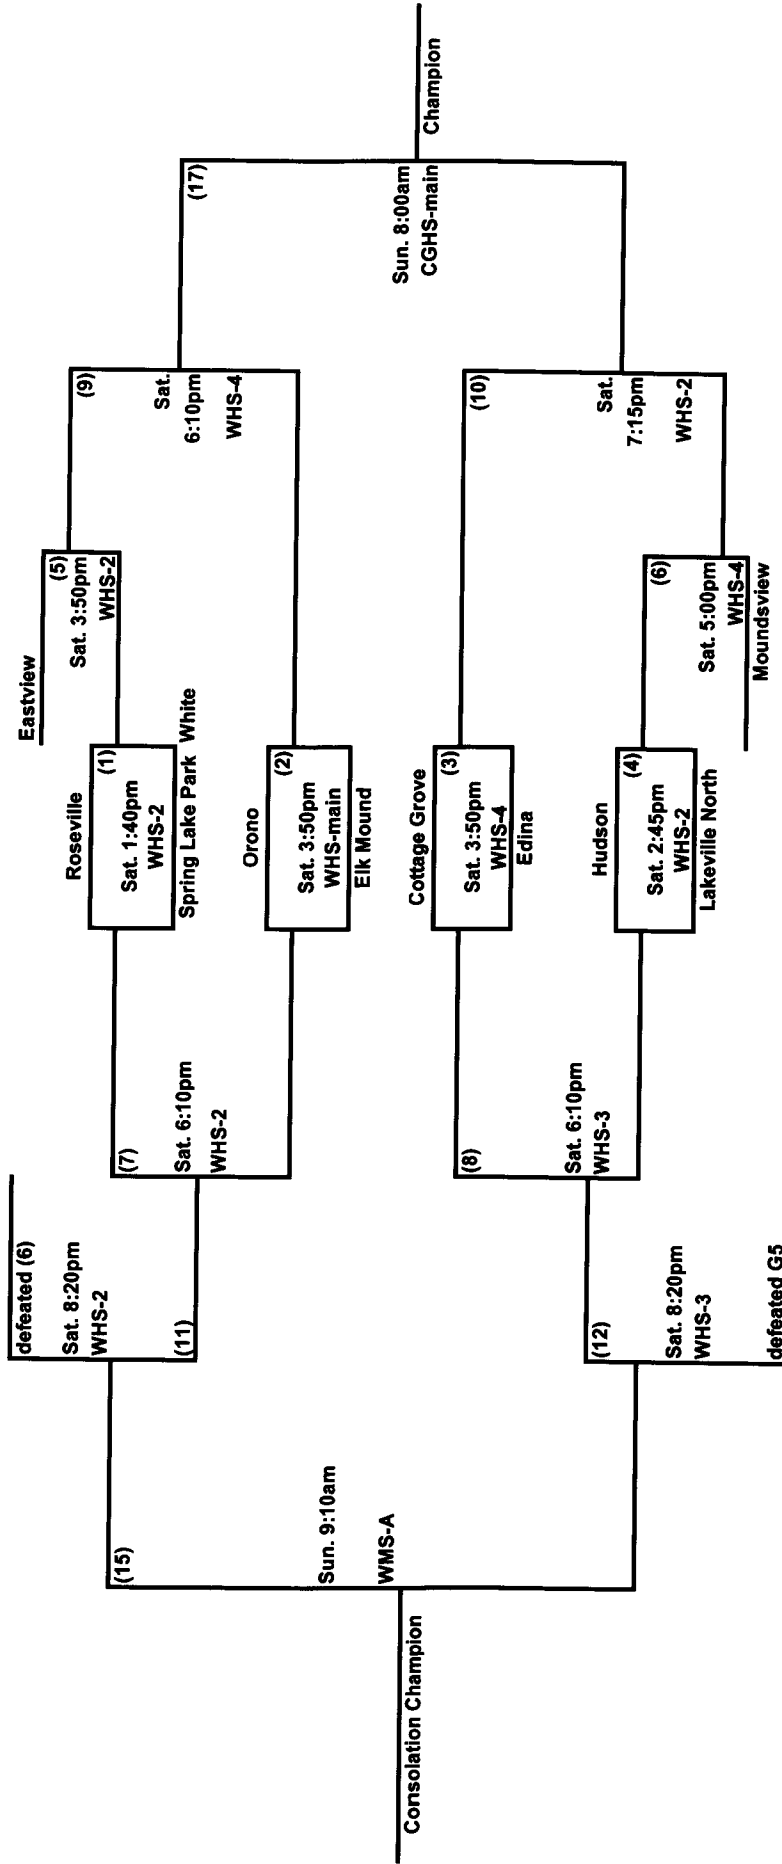

WOODBURY ROYAL RUMBLE - GIRLS BASKETBALL TOURNAMENT

Saturday, Jan. 29 through Sunday, Jan. 30, 2011

6C BRACKET

WHS = WOODBURY HIGH SCHOOL
 WMS = WOODBURY MIDDLE SCHOOL
 CGHS = Park Cottage Grove High School

Friendship games:

defeated (11) (14)
 Sun. 9:10am WMS-BC
 defeated (12)

defeated (7) (13)
 Sat. 8:20pm WHS-4
 defeated (8)

Third Place
 defeated (9) (16)
 Sun. 8:00am CGHS-4
 defeated (10)