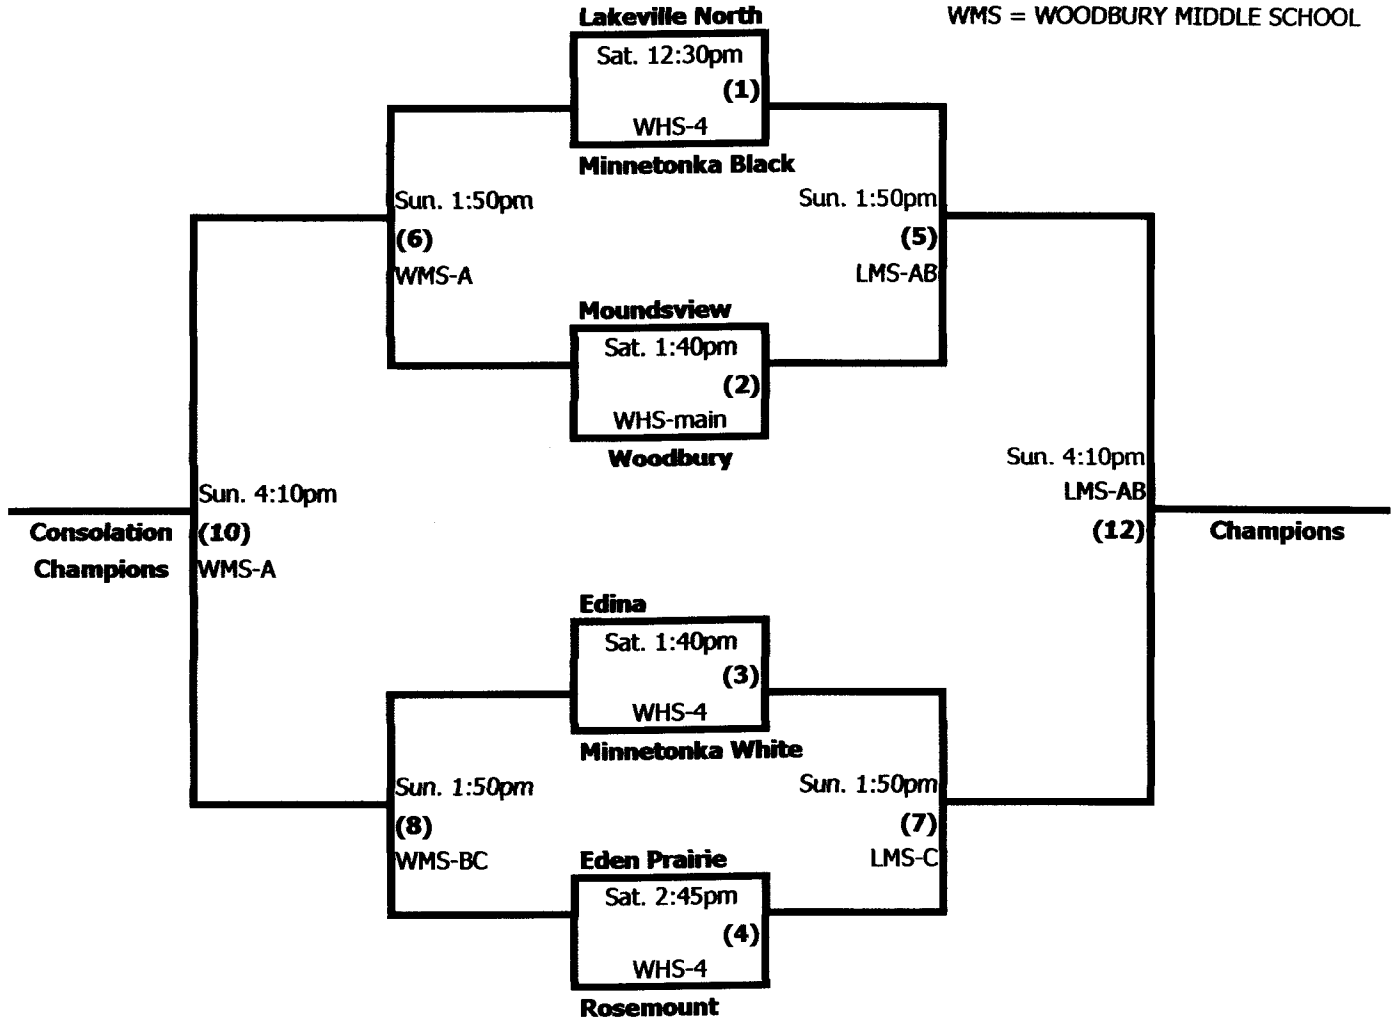

# WOODBURY ROYAL RUMBLE - GIRLS BASKETBALL TOURNEY

Saturday, Jan. 29 through Sunday, Jan. 30, 2011

## 5B BLUE

LMS = LAKE MIDDLE SCHOOL  
 WHS = WOODBURY HIGH SCHOOL  
 WMS = WOODBURY MIDDLE SCHOOL

### 3rd Place Game