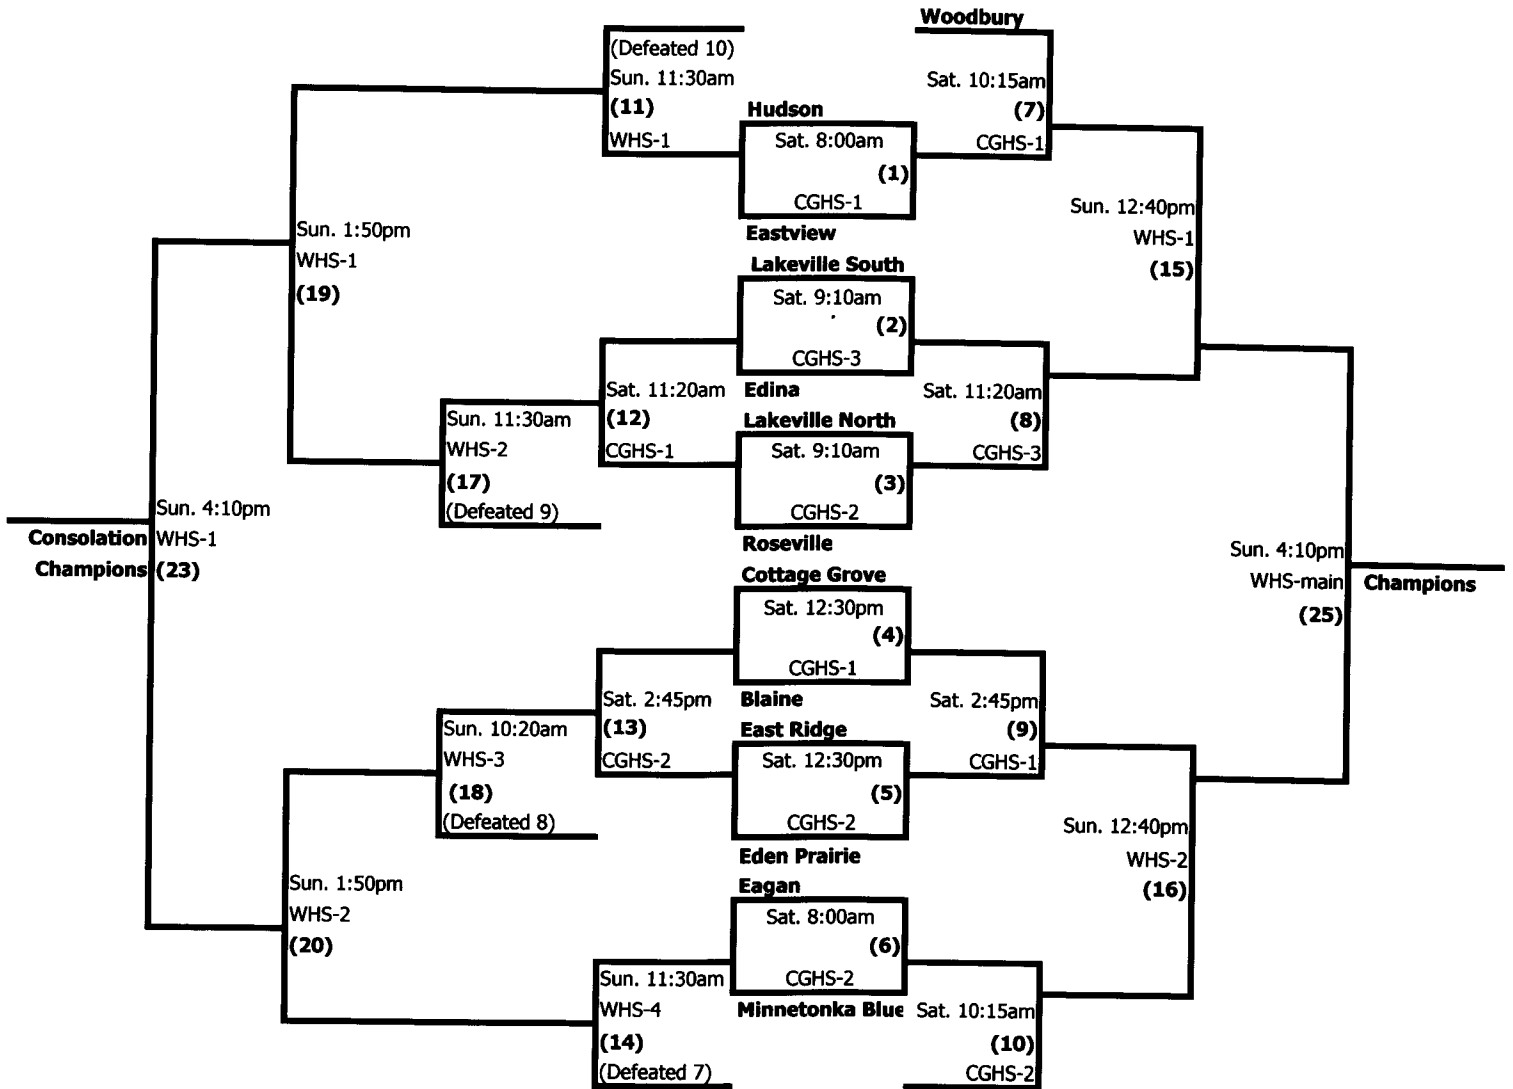

WOODBURY ROYAL RUMBLE - GIRLS BASKETBALL TOURNEY

Saturday, Jan. 29 through Sunday, Jan. 30, 2011

5A

CGHS= Park COTTAGE GROVE HIGH SCHOOL
WHS = WOODBURY HIGH SCHOOL

Friendship Games

3rd Place Game

(Defeated 11)
Sun. 1:50pm, WHS-3
(21)
(Defeated 13)

(Defeated 12)
Sun. 1:50pm, WHS-4
(22)
(Defeated 14)

(Defeated 15)
Sun. 3:00pm, WHS-1
(24)
(Defeated 16)

3rd Place