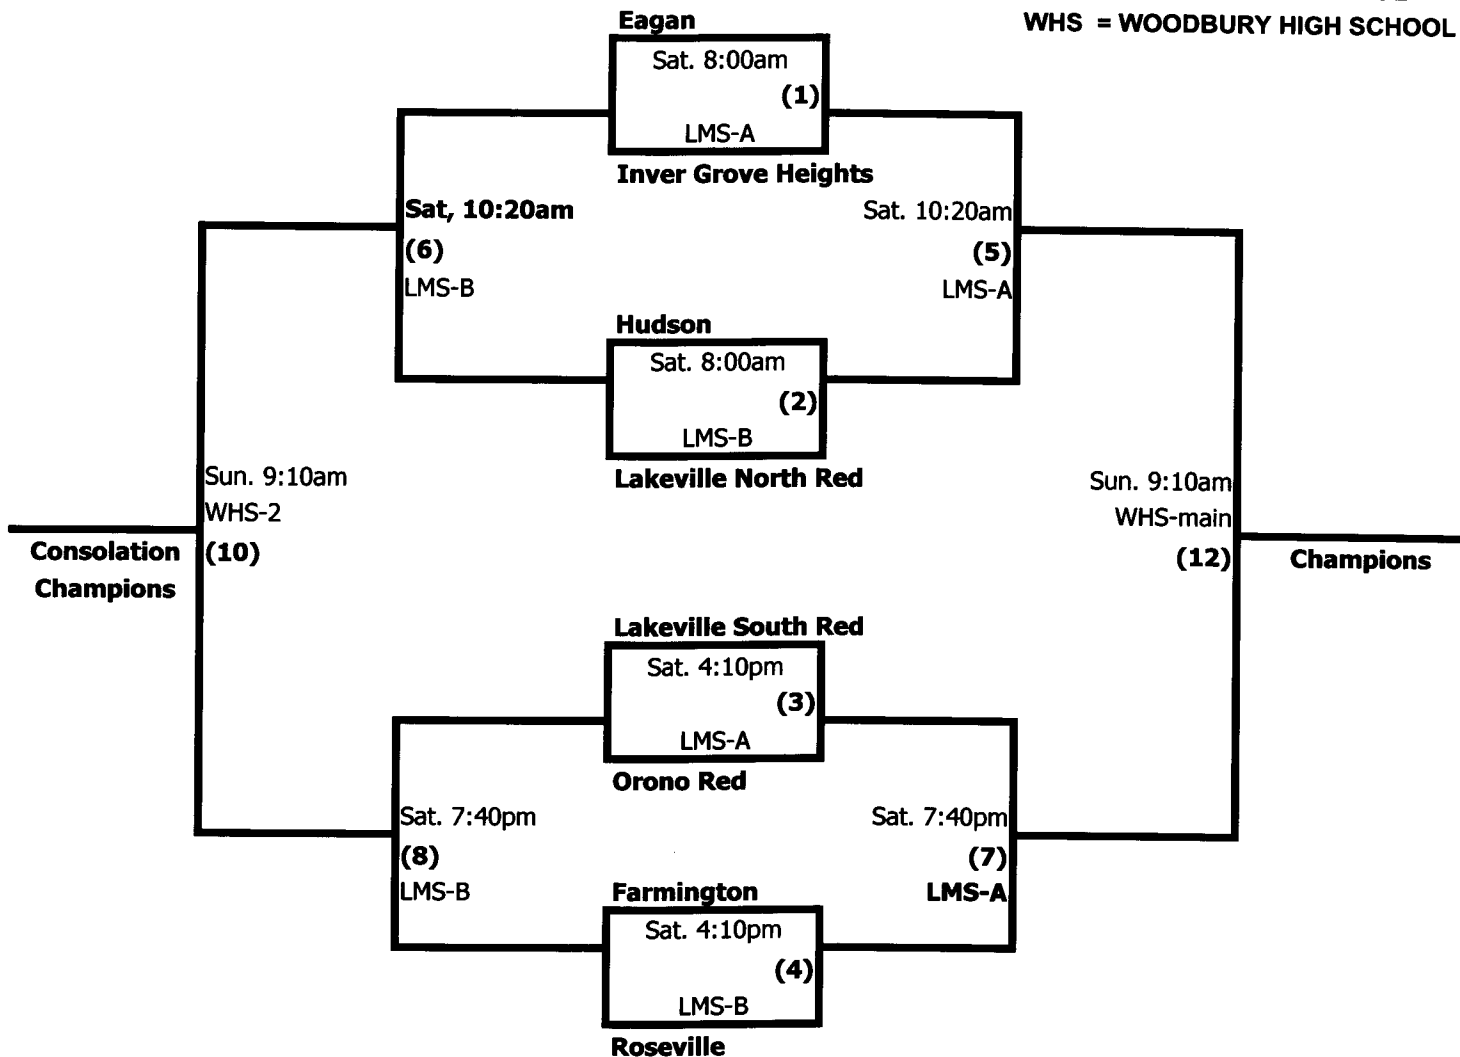

WOODBURY ROYAL RUMBLE - GIRLS BASKETBALL TOURNEY

Saturday, Jan. 29 through Sunday, Jan. 30, 2011

4th Grade BLUE

LMS = LAKE MIDDLE SCHOOL
WHS = WOODBURY HIGH SCHOOL

Friendship Game

3rd Place Game