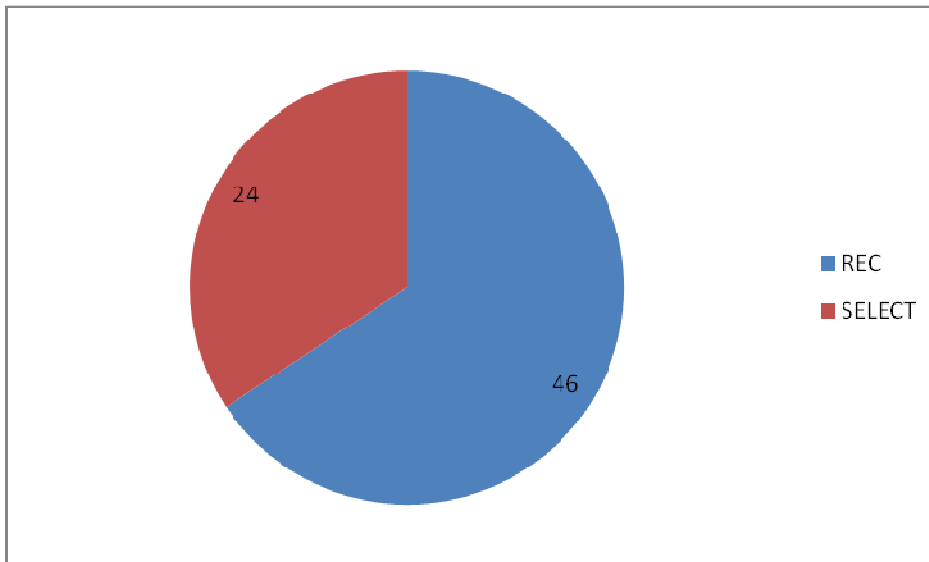

Board / Contact Listing:

<http://www.newberlinsoccerclub.org.prod.teamsporttech.com/page/show/41271-contact>

FUN NBSC STATS:

Player Make Up:
Male: 430
Female: 449
TOTAL: 877

Player Make Up 1

Team Make Up:
Recreational: 46
Select: 24
TOTAL: 70

Team Make Up 1

Happy Customers:
Returning Players: 695
New Players: 182
TOTAL: 877

Returning Customers 1