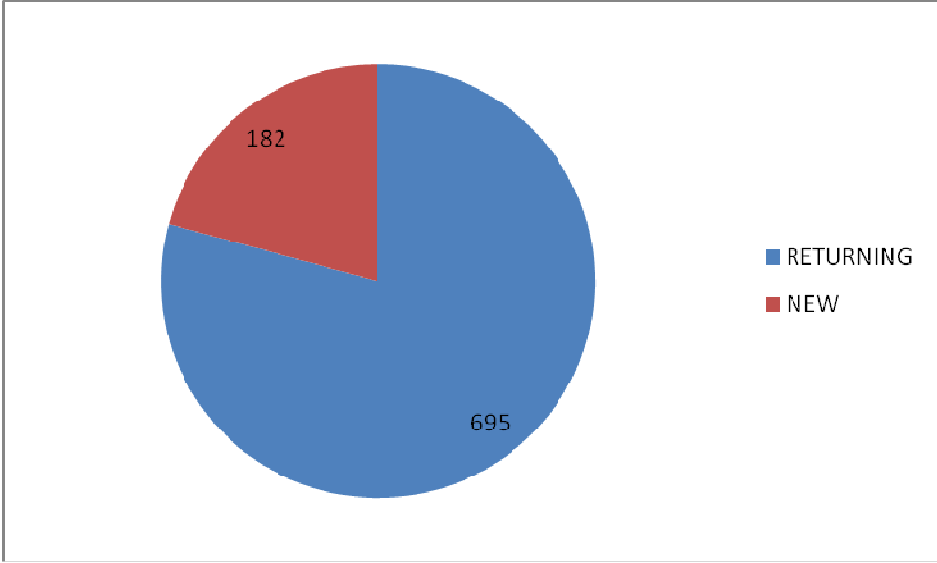

Board / Contact Listing:

<http://www.newberlinsoccerclub.org.prod.teamsporttech.com/page/show/41271-contact>

FUN NBSC STATS:

Player Make Up:
Male: 430
Female: 449
TOTAL: 877

Player Make Up 1

Team Make Up:
Recreational: 46
Select: 24
TOTAL: 70

Team Make Up 1

Happy Customers:
Returning Players: 695
New Players: 182
TOTAL: 877

Returning Customers 1