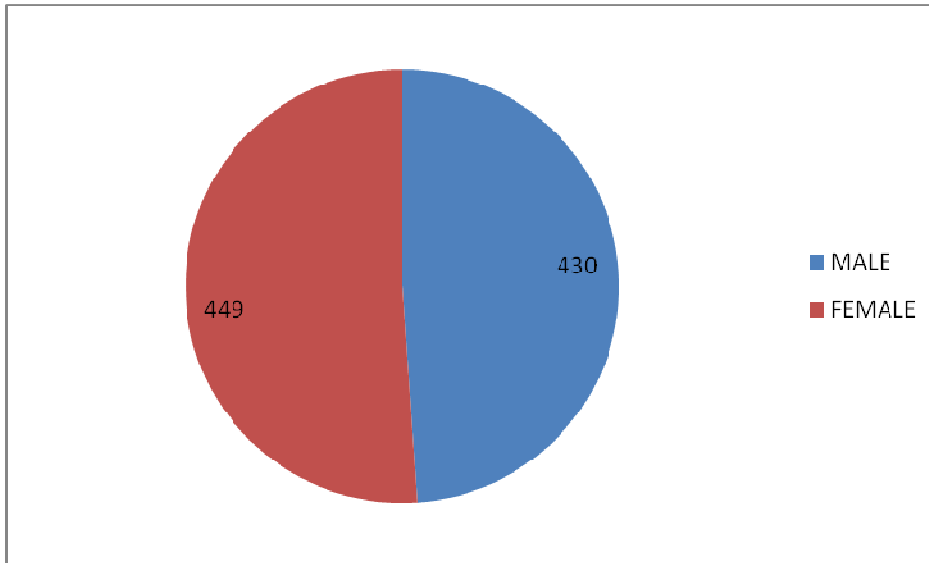

Board / Contact Listing:

<http://www.newberlinsoccerclub.org.prod.teamsporttech.com/page/show/41271-contact>

FUN NBSC STATS:

Player Make Up:
Male: 430
Female: 449
TOTAL: 877

Player Make Up 1

Team Make Up:
Recreational: 46
Select: 24
TOTAL: 70