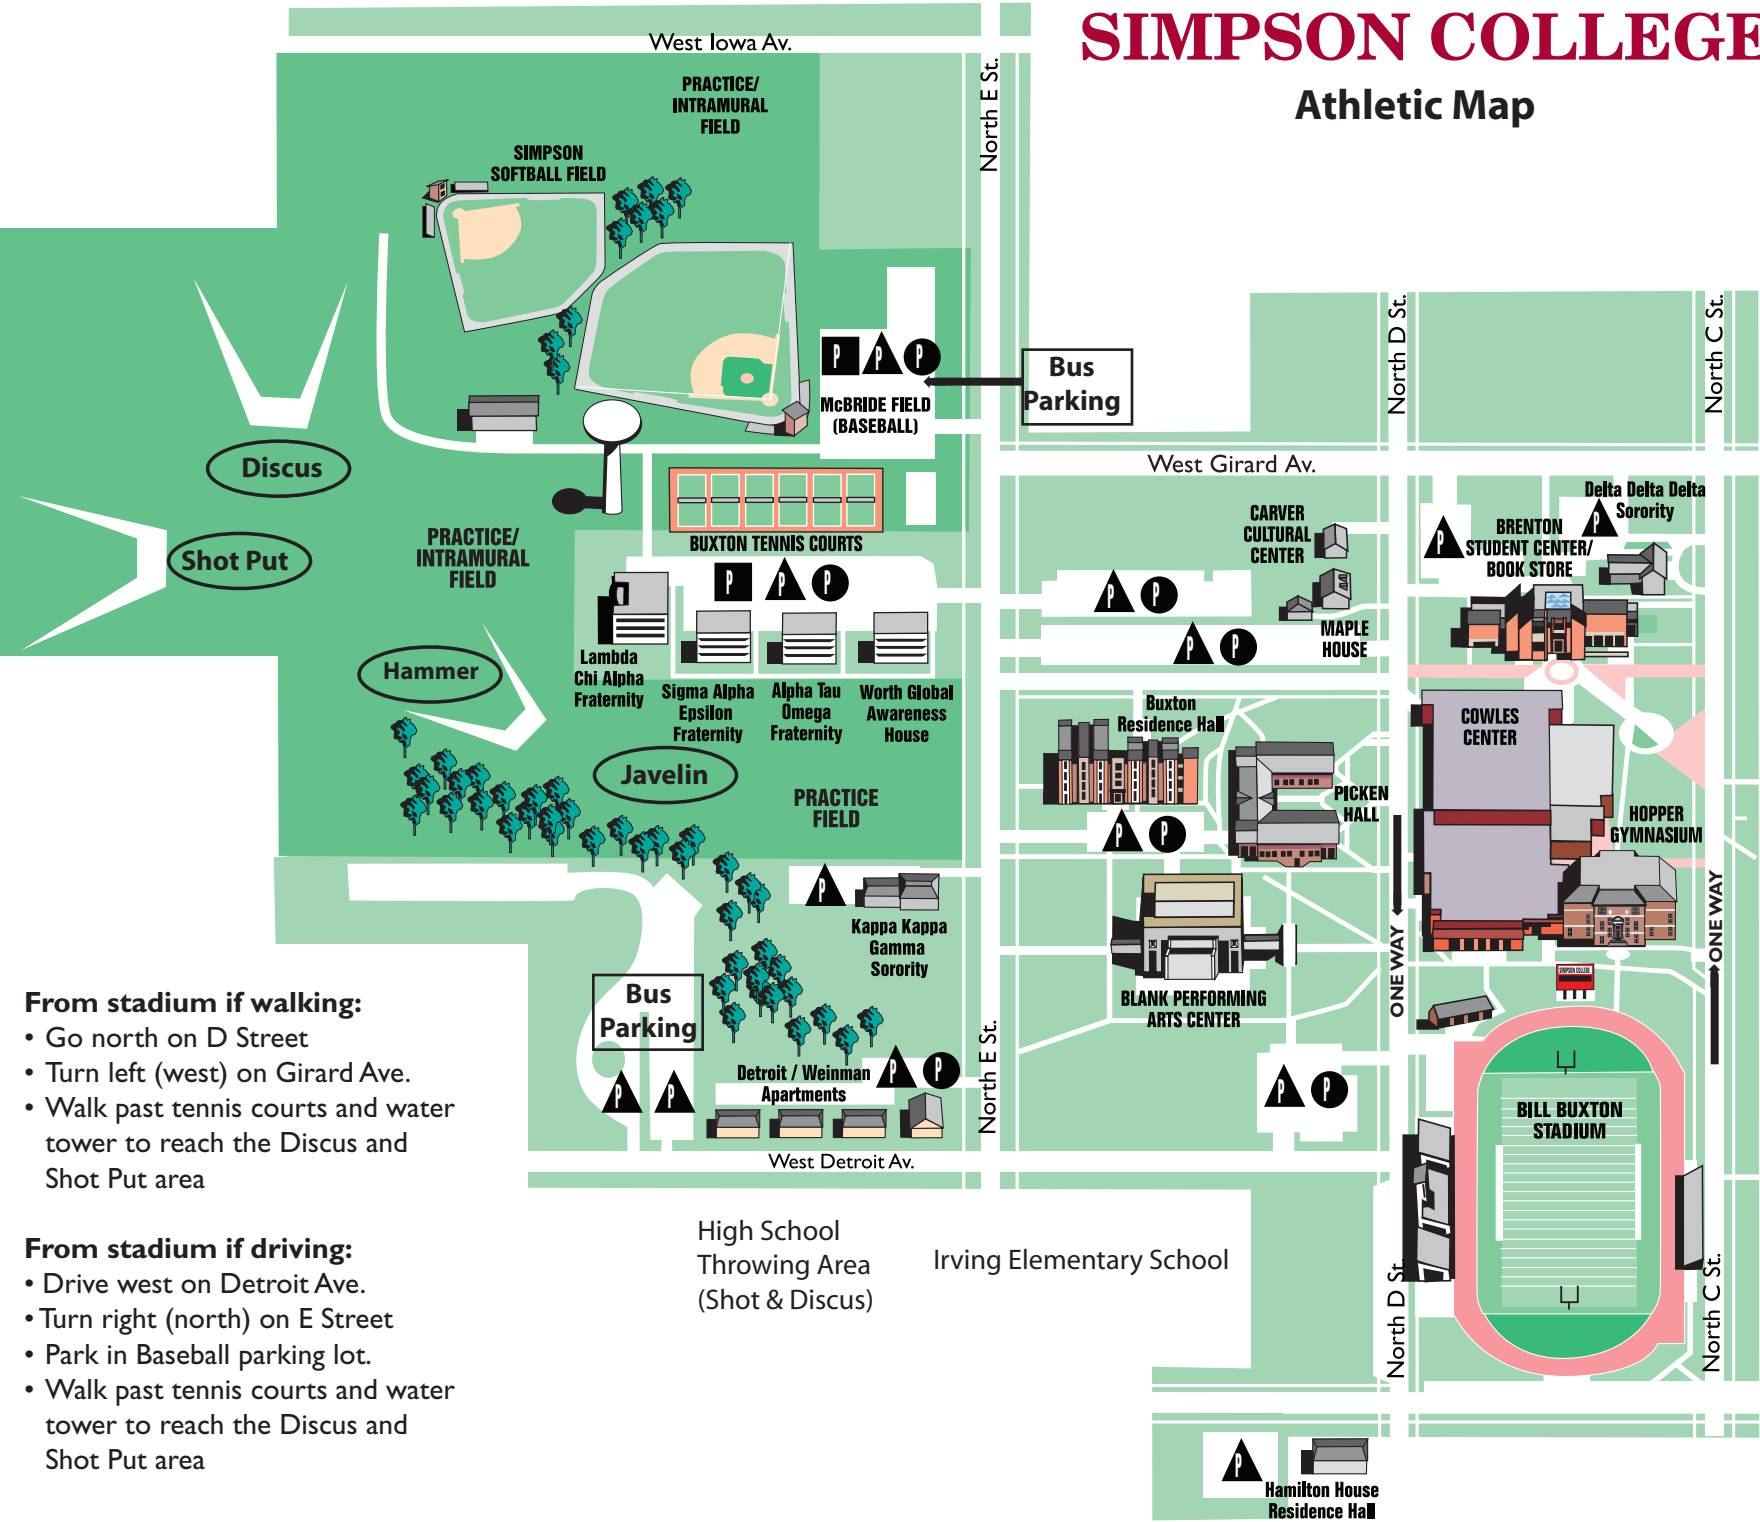

SIMPSON COLLEGE

Athletic Map

From stadium if walking:

- Go north on D Street
- Turn left (west) on Girard Ave.
- Walk past tennis courts and water tower to reach the Discus and Shot Put area

From stadium if driving:

- Drive west on Detroit Ave.
- Turn right (north) on E Street
- Park in Baseball parking lot.
- Walk past tennis courts and water tower to reach the Discus and Shot Put area

High School Throwing Area (Shot & Discus) Irving Elementary School