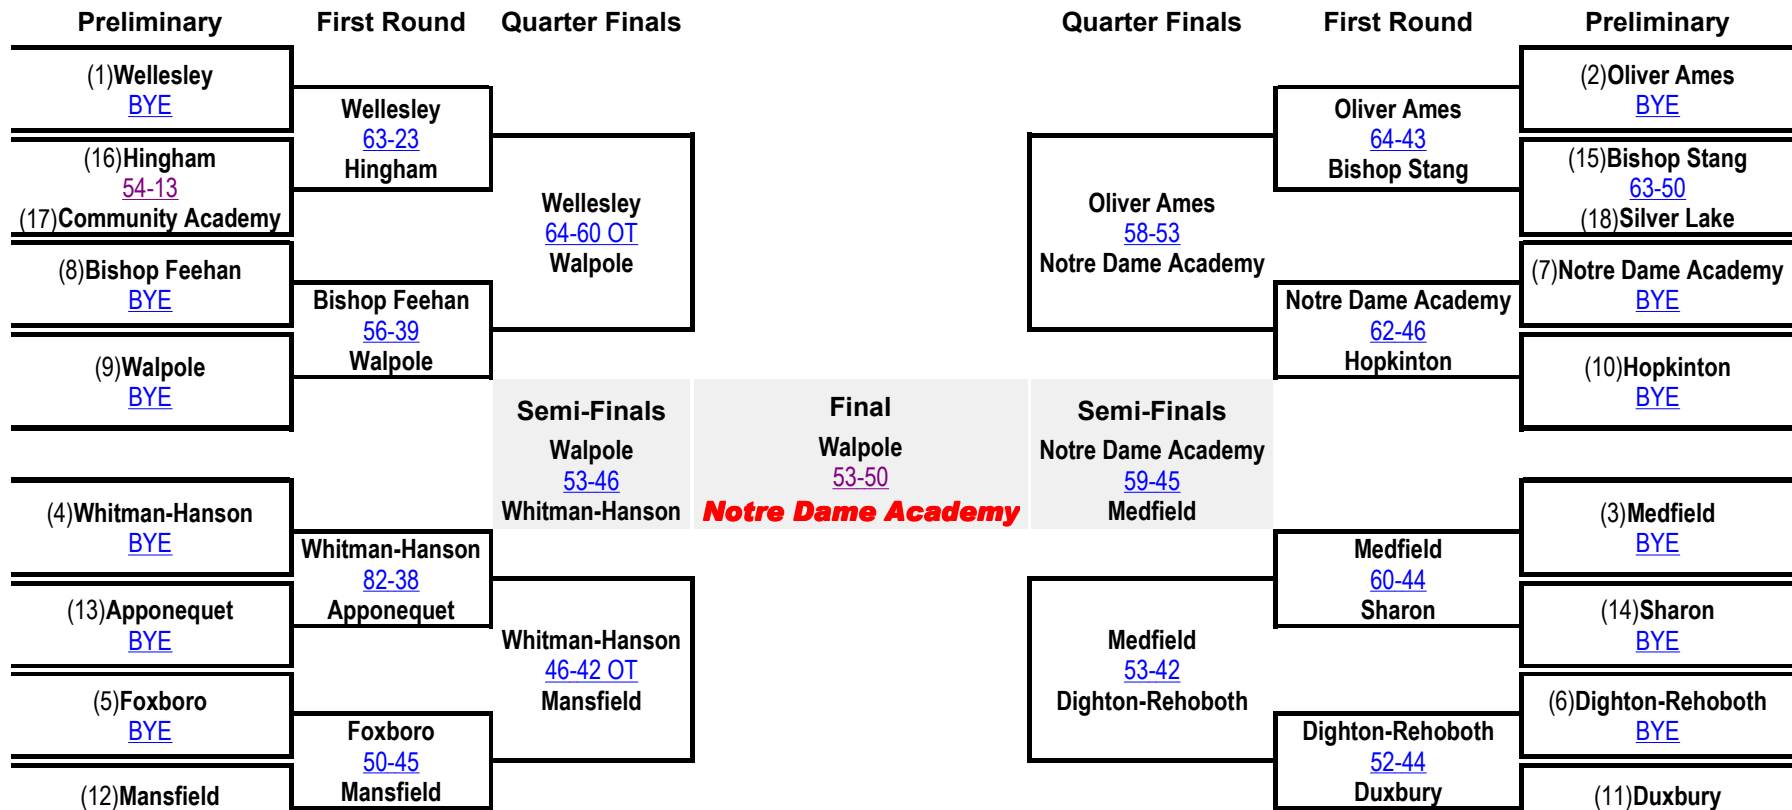

TOURNAMENT BRACKETS

Massachusetts Interscholastic Athletic Association Tournament Brackets

[Print](#)

2009 MIAA Girls Basketball - South Division 2

Organization: [MIAA](#)

(Click on the links in the bracket for more details.)

Bracket Notes:

1. Wellesley (20-0) 1.000
2. Oliver Ames (19-1) .950
3. Medfield (19-1) .950
4. Whitman-Hanson (20-2) .909
5. Foxboro (17-3) .850
6. Dighton-Rehoboth (17-5) .773
7. Notre Dame Academy (15-5) .750
8. Bishop Feehan (15-5) .750
9. Walpole (15-5) .750
10. Hopkinton (14-6) .700
11. Duxbury (13-6) .684
12. Mansfield (13-7) .650
13. Apponequet (13-7) .650
14. Sharon (13-7) .650
15. Bishop Stang (11-7) .611
16. Hingham (11-9) .550
17. Community Academy (9-9) .500
18. Silver Lake (10-10) .500