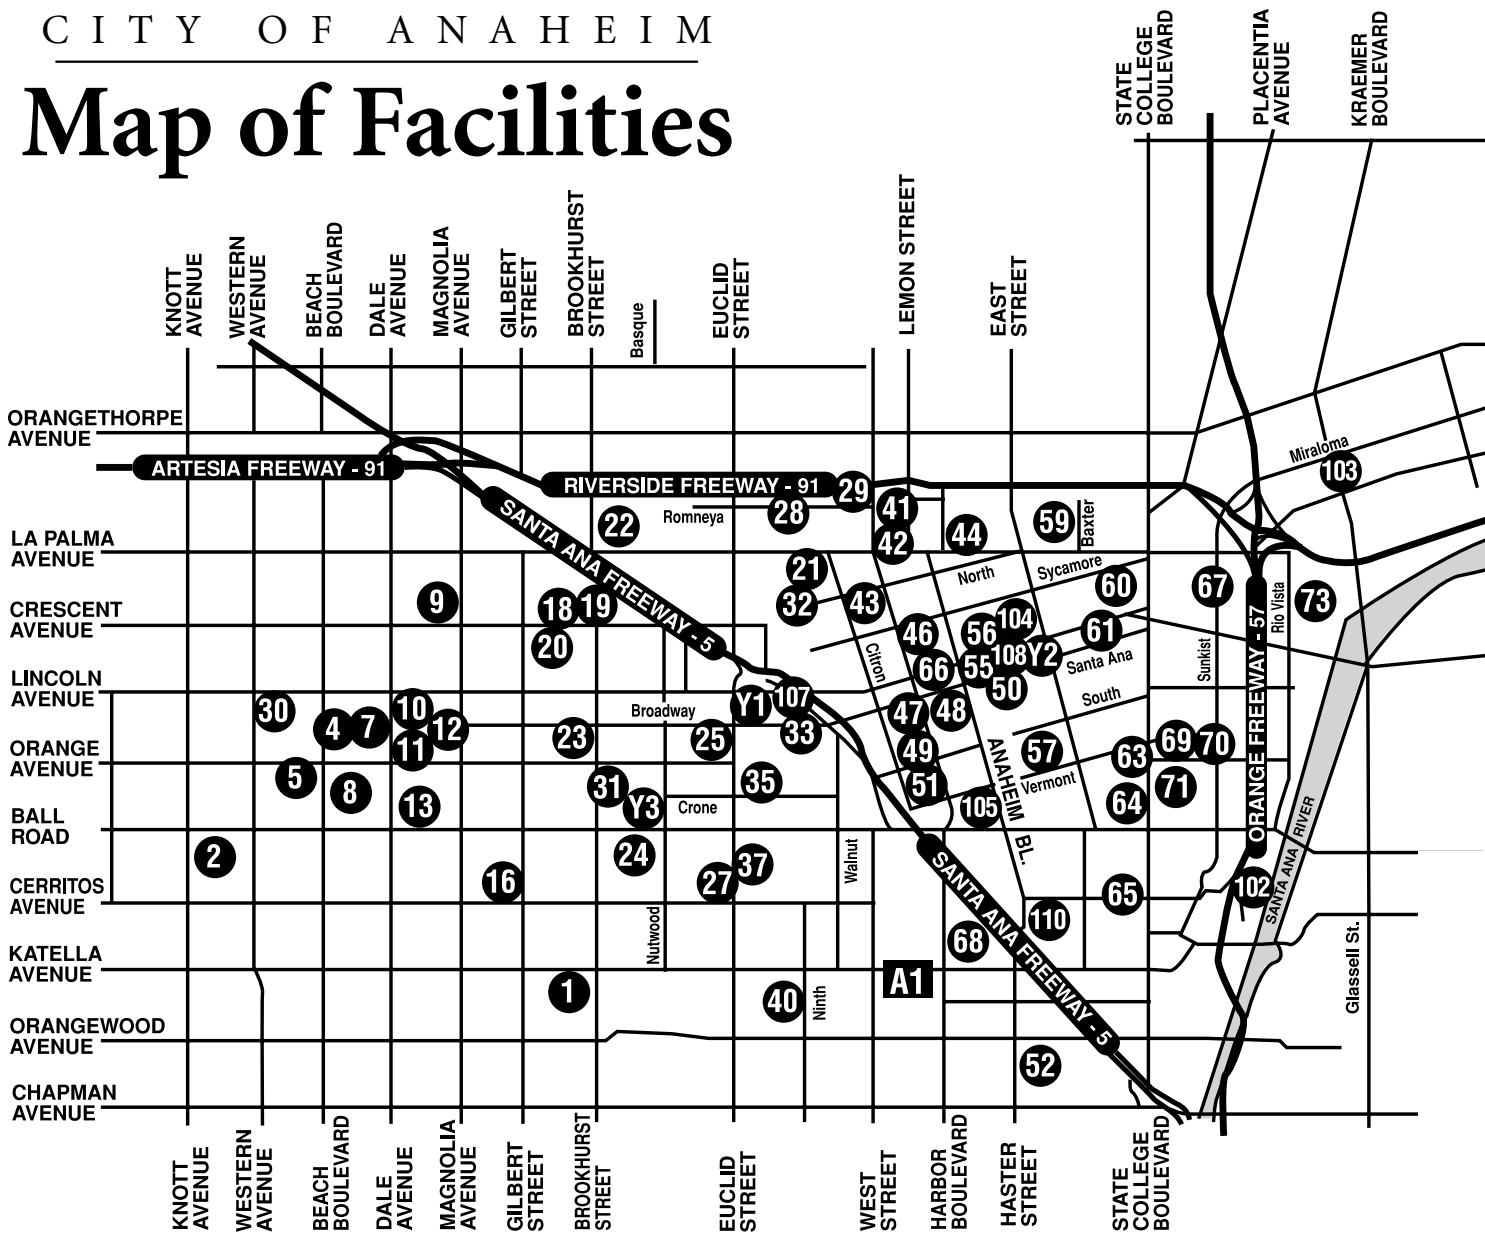

Map of Facilities

Acacia Park (AP) 1910 Fullerton Creek Dr., Fullerton.....(not on map)	Betsy Ross Park • 1280 W. Santa Ana St..... 107	Eucalyptus Park (ELP) • 100 N Quintana Dr. 88
Action Kids Fitness Center (AKFC) 1273 E. Imperial Hwy, Placentia.....(not on map)	Boys & Girl's Club • 311 E Broadway 50	Fairmont Knolls Park (FKP) • Fairmont Blvd. & Marsala Dr., Yorba Linda. 101
Act One Academy of Dance (AOAD) 1186 N. Tustin Ave, Orange .....(not on map)	Boysen Park • 951 State College Blvd..... 63	Farmers Market • Center Street Promenade..... 66
American Sports Centers (ASC) 1500 S Anaheim Blvd 110	Brea Recreational Center (BRC) • 695 E. Madison Way, Brea .....(not on map)	Franklin Playground (FES) • 521 N Water St 49
Anaheim City Hall East • 200 S Anaheim Blvd..... 55	Brookhurst Community Center and Park (BCC) & (BHP) 2271 W Crescent Ave..... 18	Fullerton Downtown Plaza (FDP) • 100 E. Wilshire, Fullerton .....(not on map)
Anaheim City Hall West • 201 S Anaheim Blvd..... 55	Brookhurst Jr. High School (BKJH) 601 N Brookhurst St 19	George Washington Park 250 E Cypress St 104
Anaheim Community Services 200 S Anaheim Blvd., Suite 433..... 55	Brush Canyon Tennis Courts (BC) • 28282 Brush Canyon Dr., Yorba Linda . (not on map)	Glenview Playground • 1775 W Glenview Ave 79
Anaheim Convention Center 800 W Katella Ave .....Al	Canyon High School • 229 S Imperial Hwy..... 84	Glover Stadium • 1151 La Palma Park Way 41
Anaheim Cultural Center (ACC) 280 E Lincoln Ave..... 108	Canyon Rim Park • (CRP) 7305 E Canyon Rim Rd 95	Hansen Park & Playground • 1300 S Knott Ave..... 2
Anaheim Hills Golf Course (AHG) 6501 E Nohl Ranch Road..... 89	CF Dance Academy (CFDA) • 114 E. Commonwealth, Fullerton .....(not on map)	Henry Playground • 1123W Romneya Dr..... 28
Anaheim Hills Playground • 6450 E Serrano Ave..... 92	Chaparral Park (CHP)• 1770 E Broadway..... 25	Hillcrest Park (HILP) • 1155 N. Lemon St., Fullerton .....(not on map)
Anaheim Ice (ICE) • 300 W Lincoln Ave..... 66	Colony Park • 210 E Lincoln Ave. 56	Hurlless Burton Park (HBP) 4601 Casa Loma, Yorba Linda .....(not on map)
Anaheim Museum • 241 S Anaheim Blvd..... 66	Cottonwood Park • 853 S Cottonwood 51	Imperial Park (IP) • 450 S Imperial Hwy. 85
Anaheim Tennis Center (ATC) 975 S State College Blvd..... 64	Dad Miller Golf Course • (DMG)430 N Gilbert St 20	Jefferson Playground (JES) • 504 E South St..... 57
Anaheim Wetlands 93	Dale Jr. High School (DJH) • 900 S. Dale Ave 13	Juarez School & Juarez Park (JP) • 841 S Sunkist St 69
ATA Black Belt Academy (ATA) 5567 E. Santa Ana Cyn Rd..... 45	Deer Canyon • 7502 E. Hollow Oak Rd. 109	Julianna Park • 309 E Julianna Ave 44
Backs Community Building (BCB) • 201 N. Bradford Ave., Placentia.....(not on map)	Downtown Community Center (DTCC) & Youth Center (DTYC) 250 E. Center St..... 50	Katella High School • 2200 E Wagner Ave 71
Barton Park • 1926 Clearbrook..... 31	East Anaheim Community Center (EACC) 8201 East Santa Ana Canyon Rd. 99	KHS Ice Arena (KHS) 1000 E Cerritos Ave..... 65
	East Anaheim Gymnasium (EAG) 8165 East Santa Ana Canyon Rd. 99	KIPS School of Gymnastics (KIPS) 4622 E La Palma Ave 83
	Edison Park & Playground (EES) • 1145 Baxter St 59	La Palma Park (LPP) • 1151 La Palma Park Way..... 42
		Las Palomas Tennis Park (LPTC) 20550 Paseo de las Palomas, Yorba Linda 6