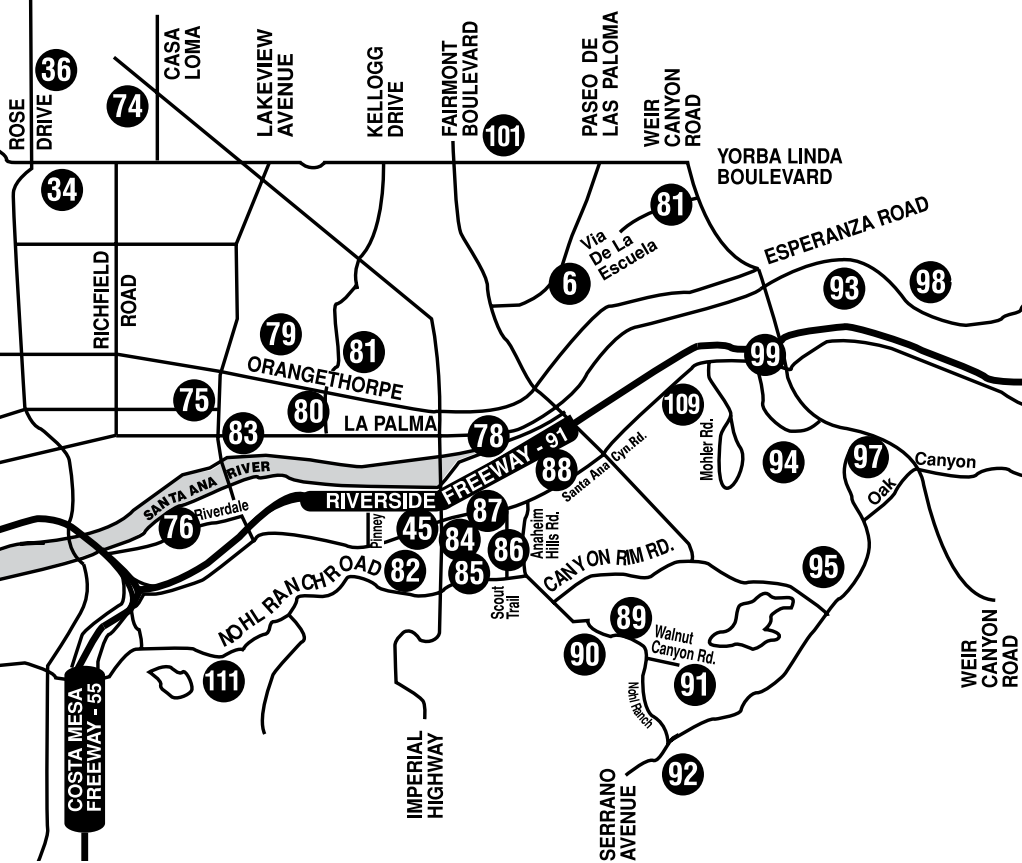

CLASS LOCATION CODES

Instructions: Search the class descriptions in this guide to find a class that you would like to take. Each description lists a 2-4 letter "Location Code" to let you know where the class will be held. Refer to the table below to determine the full name of the location of your class. The street addresses of all class facilities, as well as City of Anaheim Community Services facilities are located on the adjacent map. If you have any questions regarding the location of your classes, feel free to contact us Monday-Friday, 8 am-5 pm at (714) 765-5191.