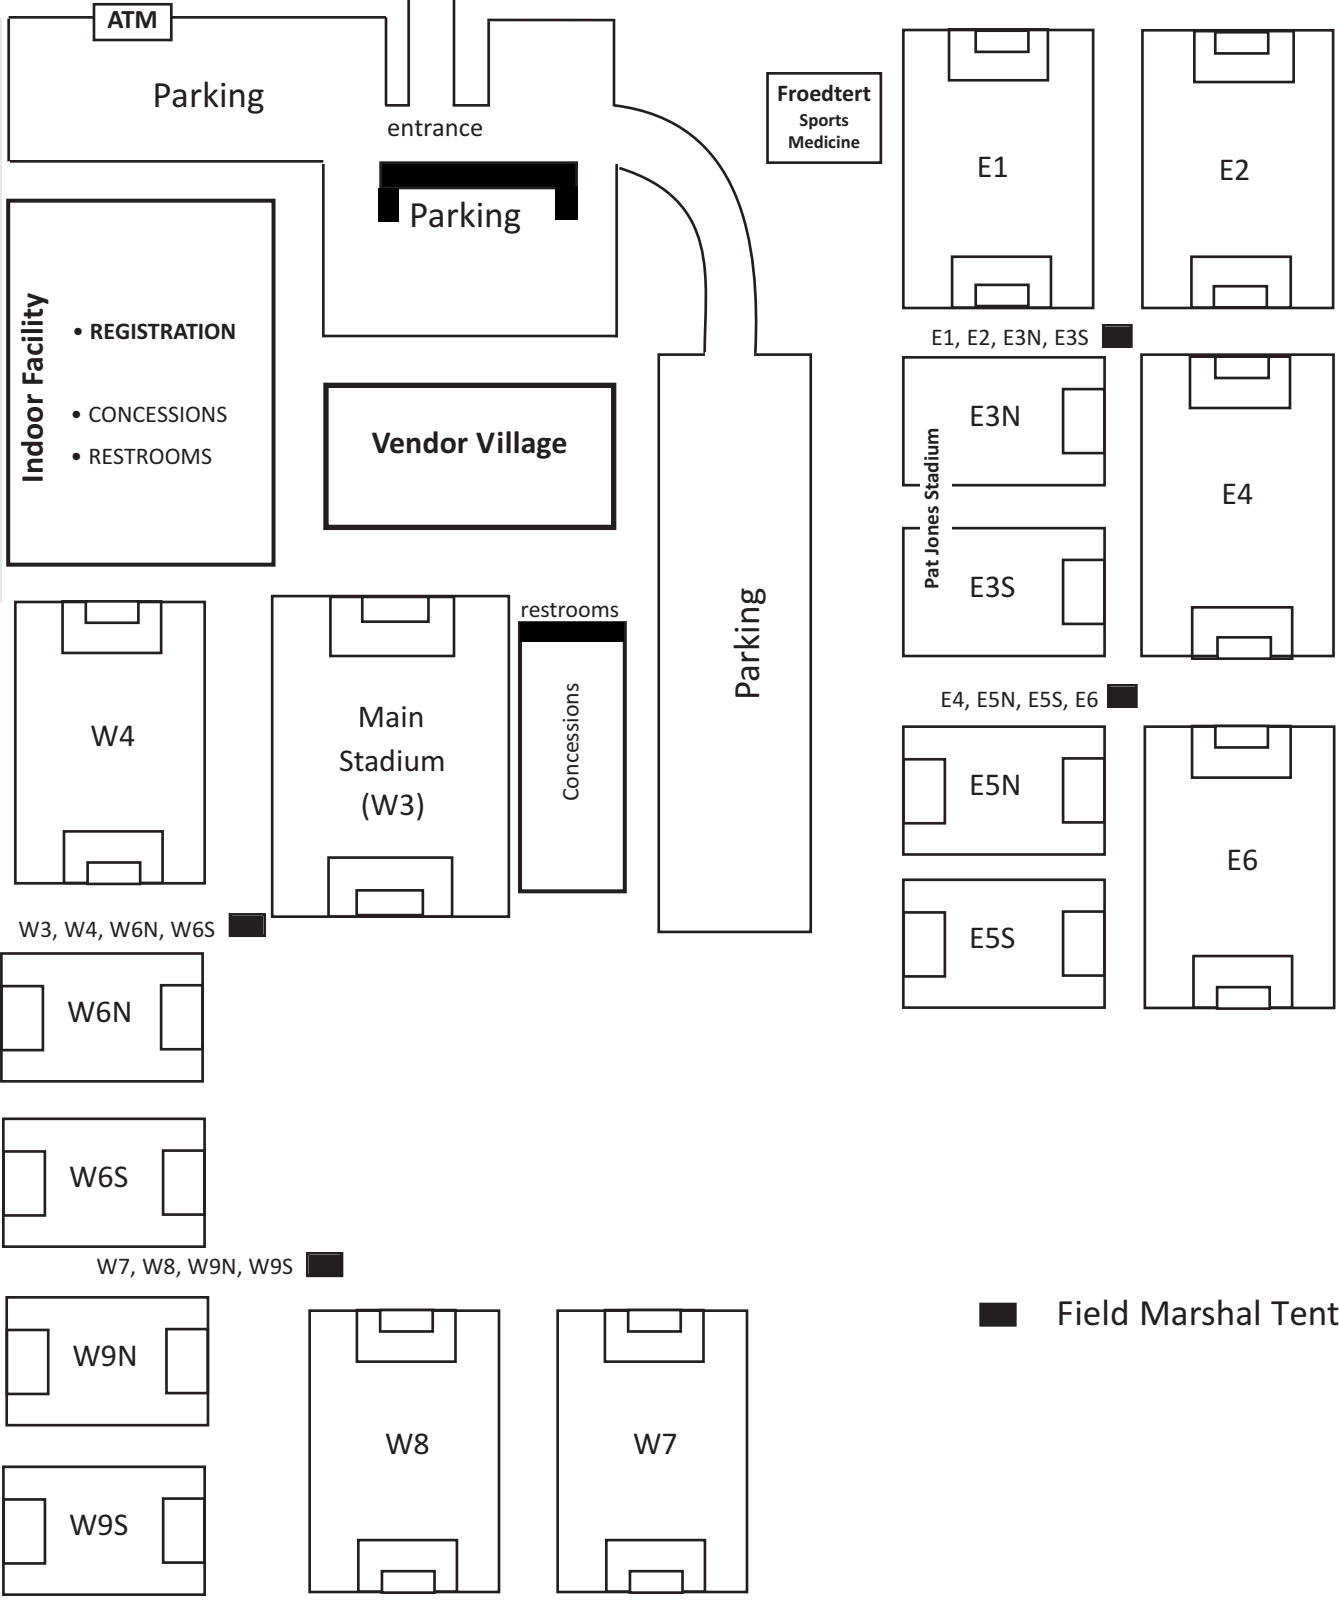

# Uihlein Soccer Park FIELD MAP

**West Good Hope Road**

← To Home DePot Parking

Melody Top Parking Lot

WITCO Parking Lot

■ Field Marshal Tents