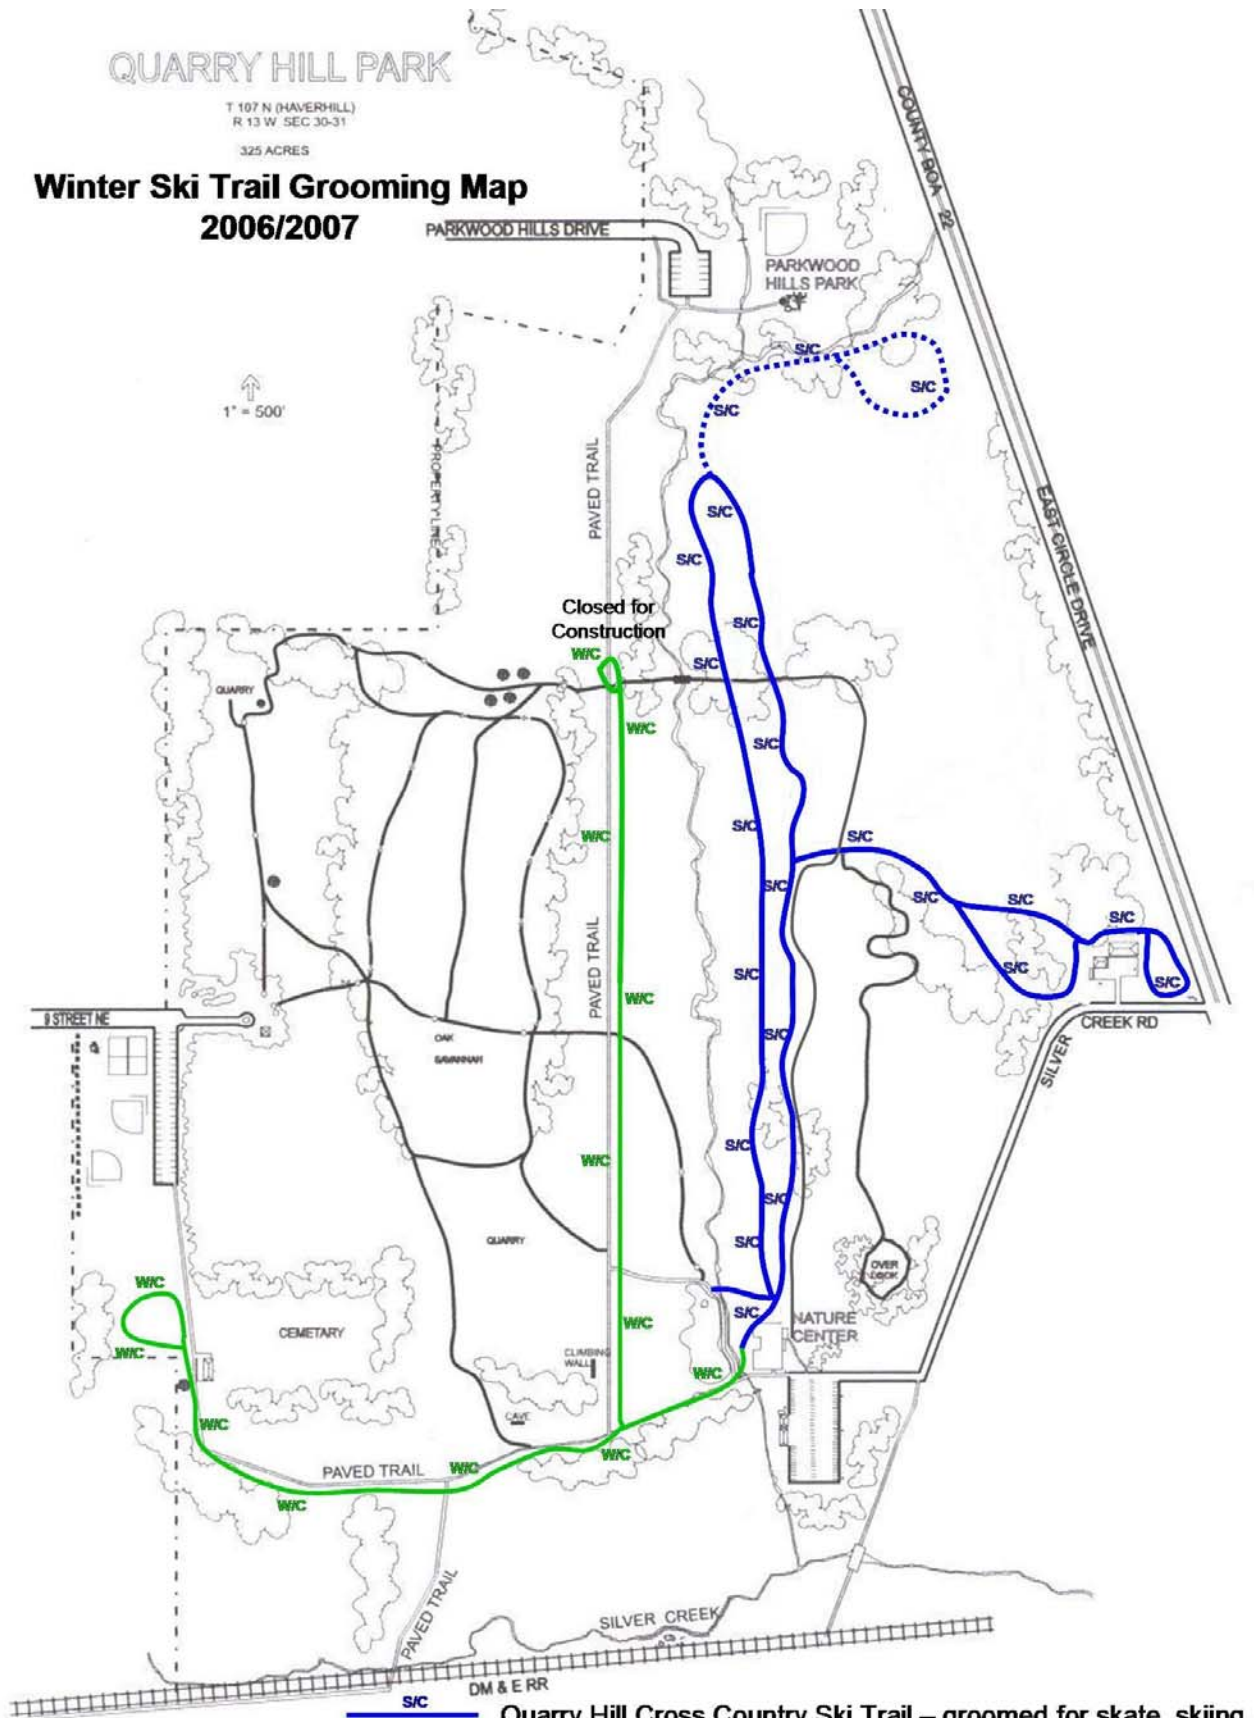

QUARRY HILL PARK

T 107 N (HAVERHILL)
R 13 W SEC 30-31
325 ACRES

Winter Ski Trail Grooming Map 2006/2007

-  **S/C** Quarry Hill Cross Country Ski Trail – groomed for skate skiing. Classic tracks will be set when snow depth permits.
-  **W/C** Paved Trail – classic tracks will be set on the grass shoulder when snow depth permits. A walking path will be packed when snowfall is 6" or greater.
-  **Hiking Trails** – not groomed - use for walking, snowshoeing, or off-track skiing.